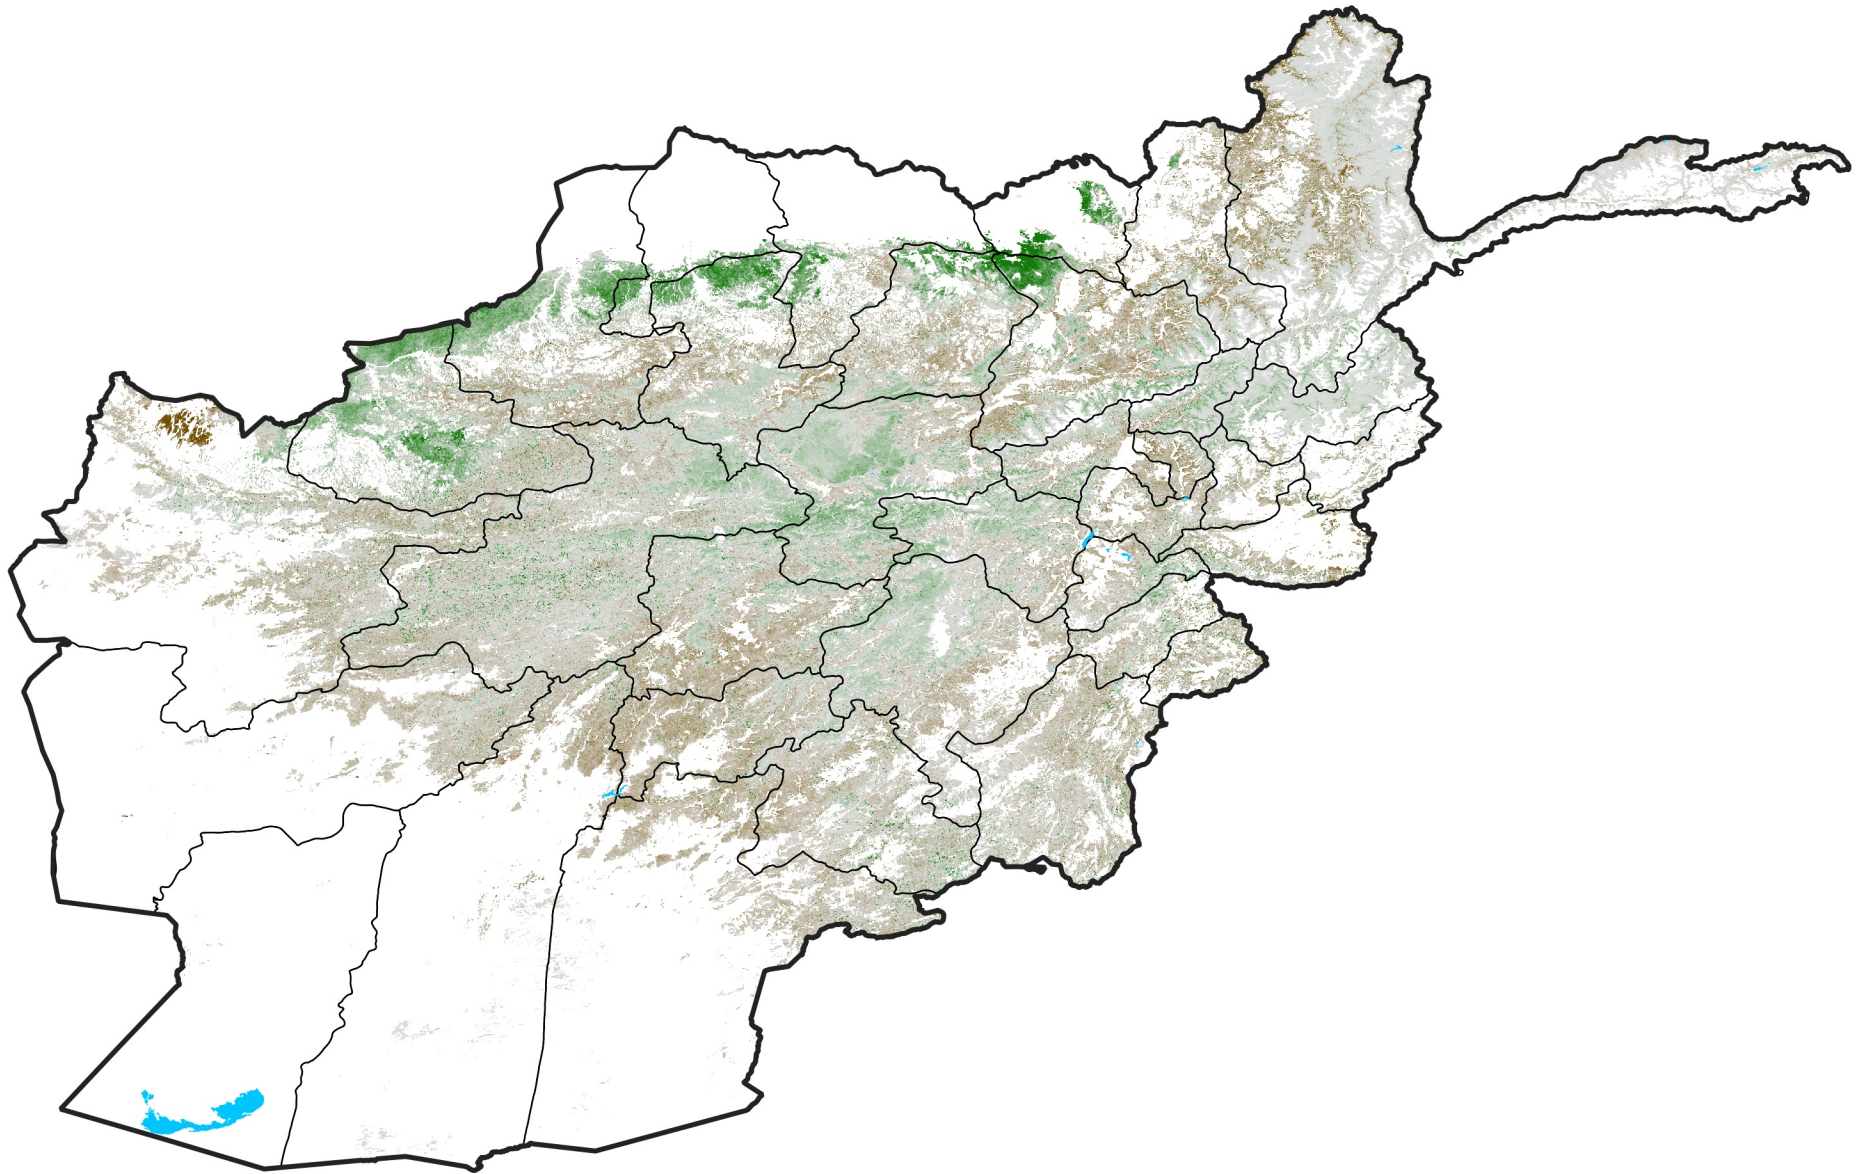

# Afghanistan Rangeland Agricultural Areas

## NDVI Anomaly

2012 minus Mean (2012 - 2021)

Period 21 / Apr 06 - 15, 2012

### NDVI Anomaly

< -0.3   -0.2   -0.1   -0.05   0.05   0.1   0.2   >0.3

Negative

No Difference

Positive