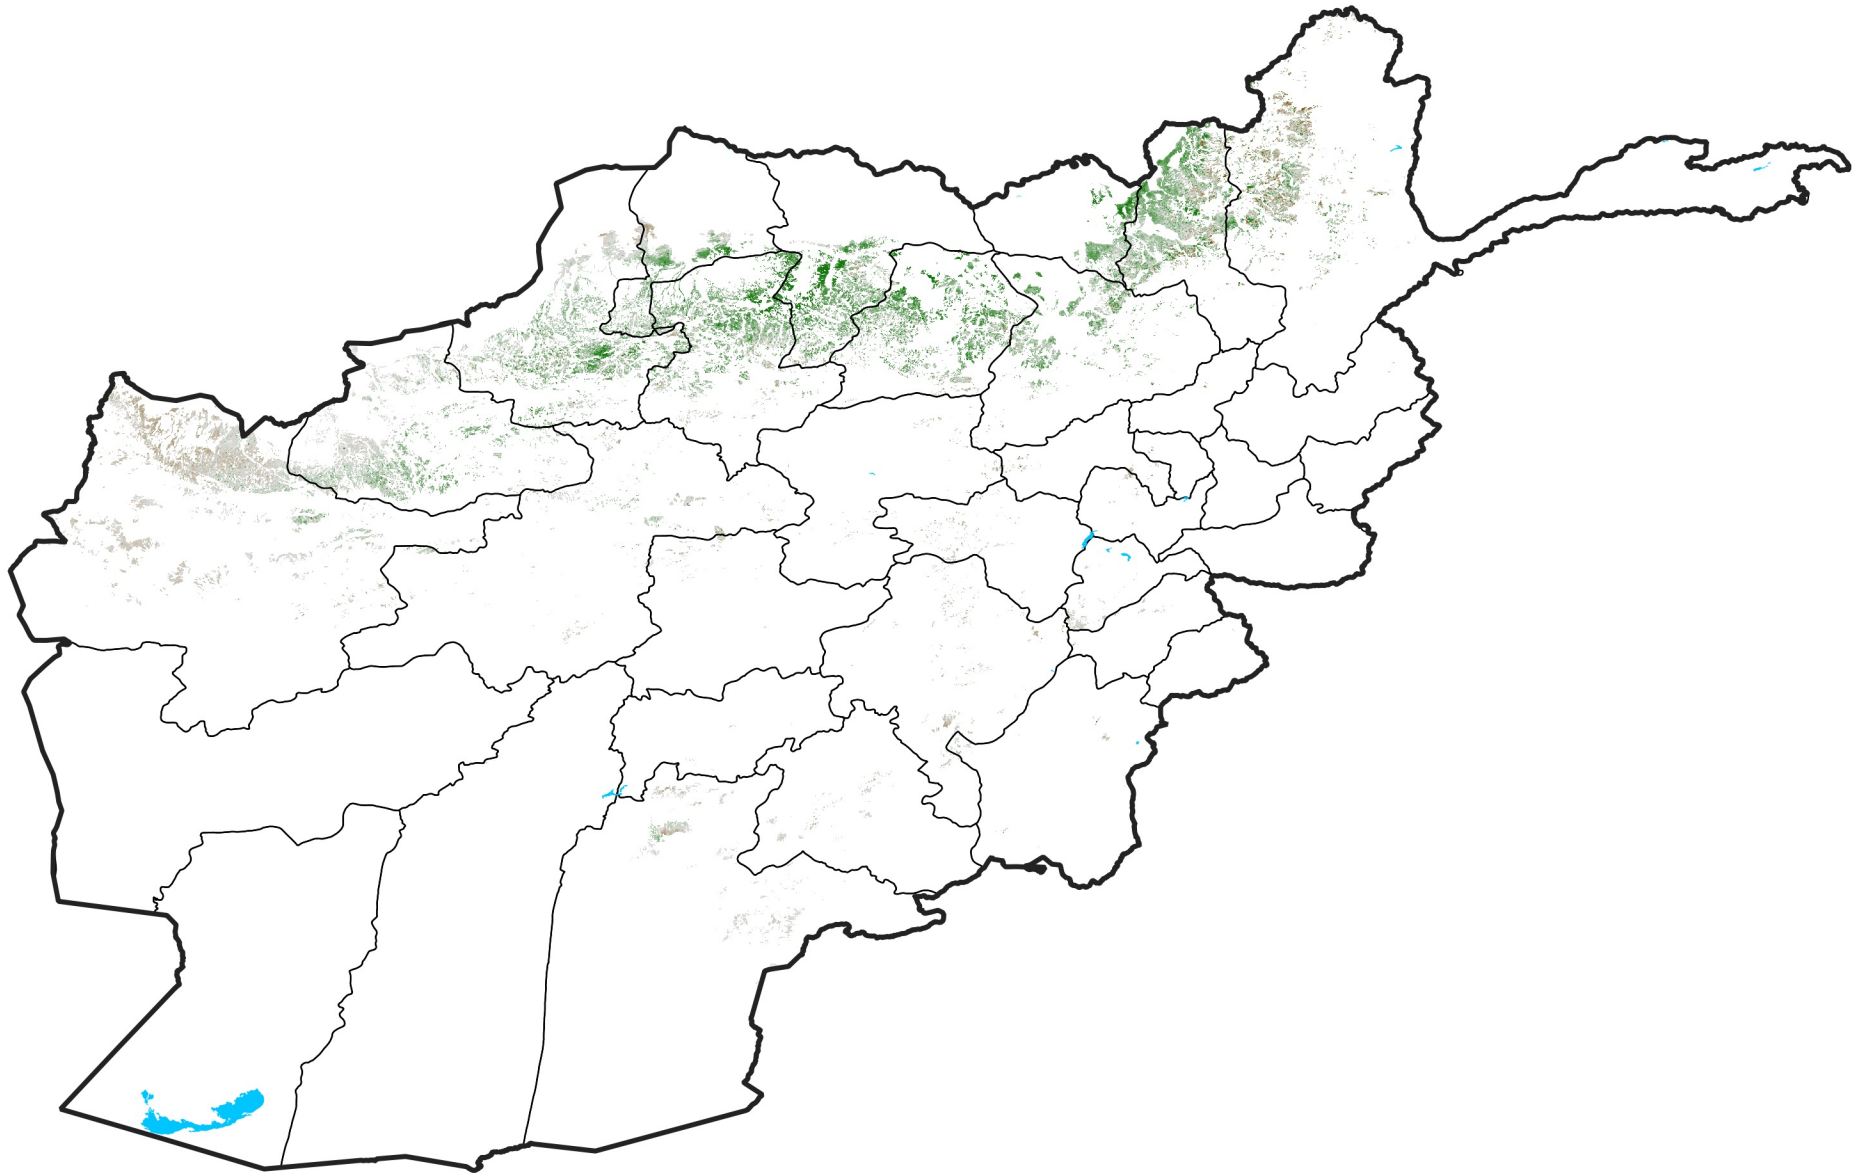

Afghanistan Rainfed Agricultural Areas

NDVI Anomaly

2012 minus Mean (2012 - 2021)

Period 32 / Jun 01 - 10, 2012

NDVI Anomaly

< -0.3 -0.2 -0.1 -0.05 0.05 0.1 0.2 >0.3

Negative

No Difference

Positive