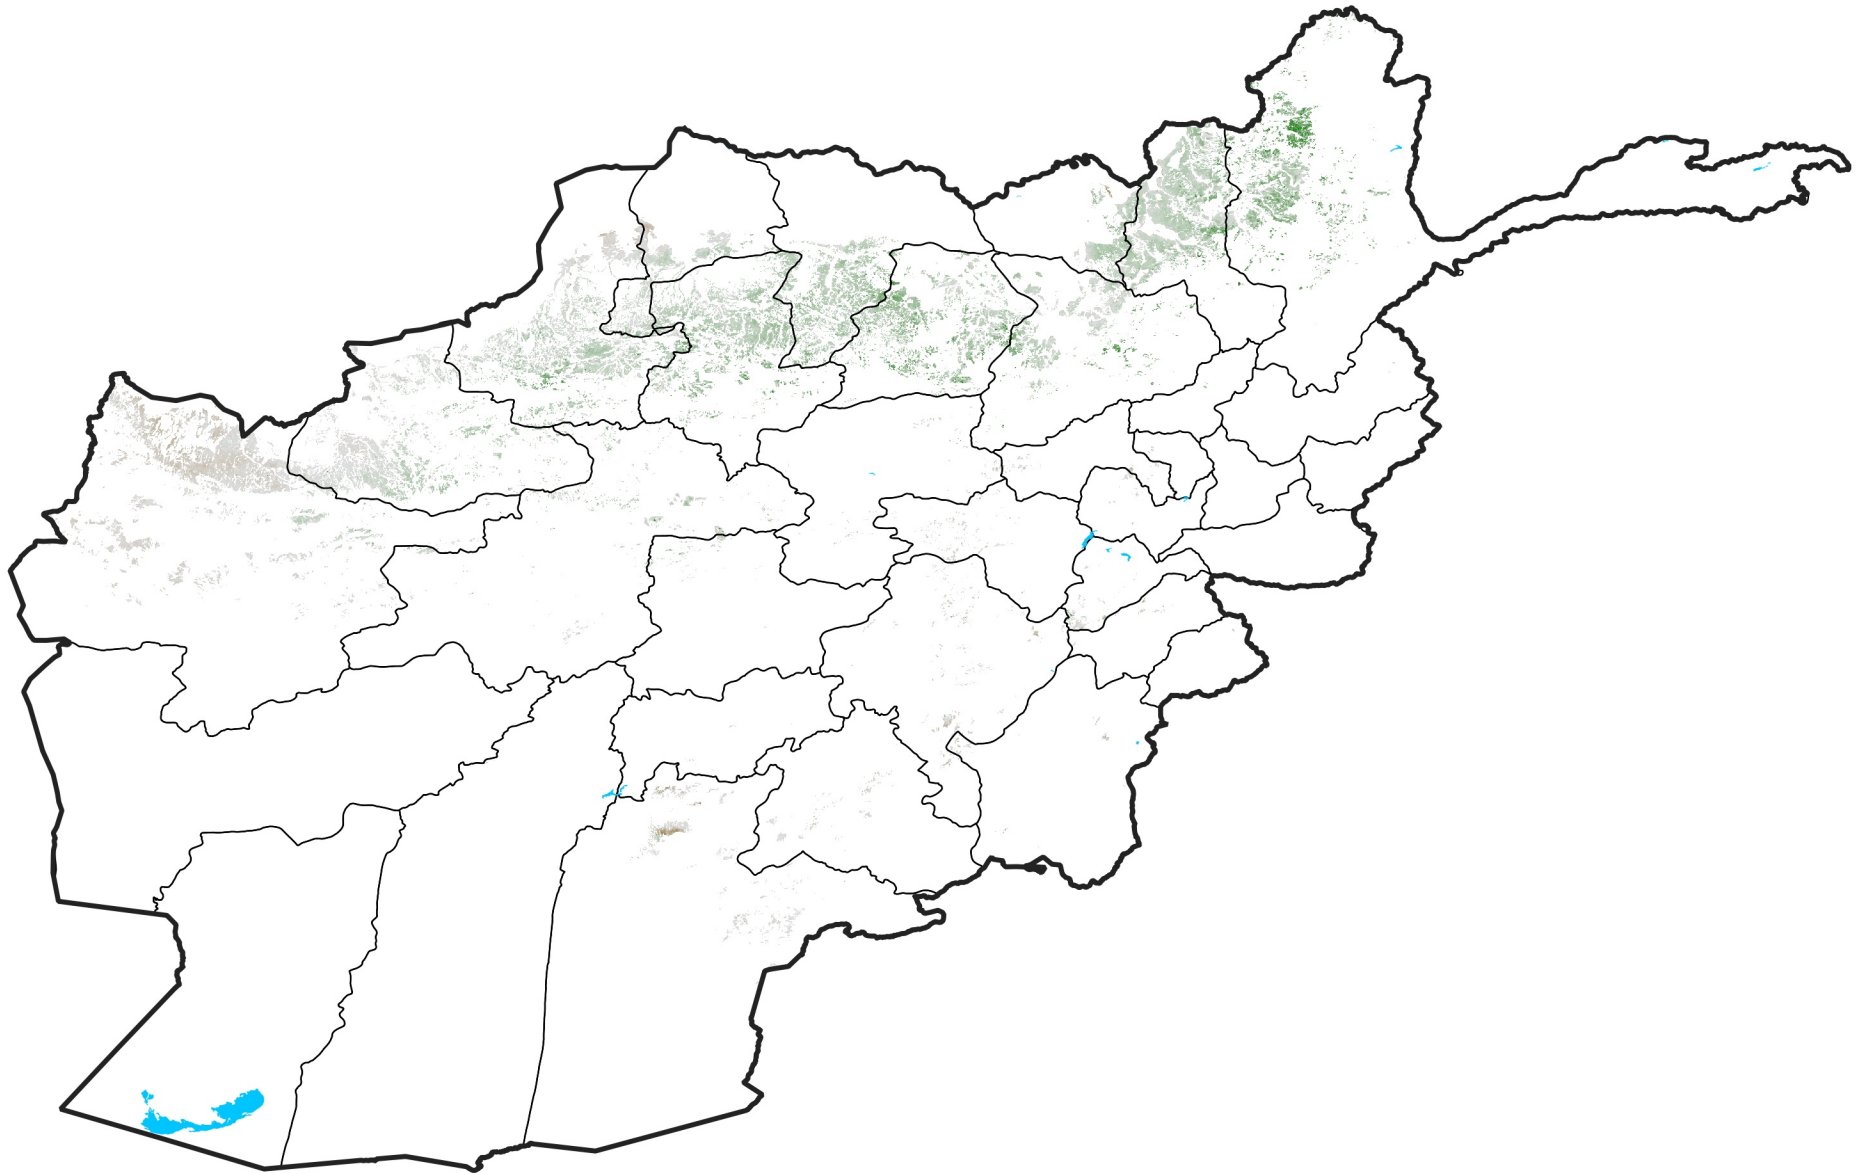

# Afghanistan Rainfed Agricultural Areas

## NDVI Anomaly

2012 minus Mean (2012 - 2021)

Period 42 / Jul 21 - 31, 2012

### NDVI Anomaly

< -0.3   -0.2   -0.1   -0.05   0.05   0.1   0.2   >0.3

Negative

No Difference

Positive