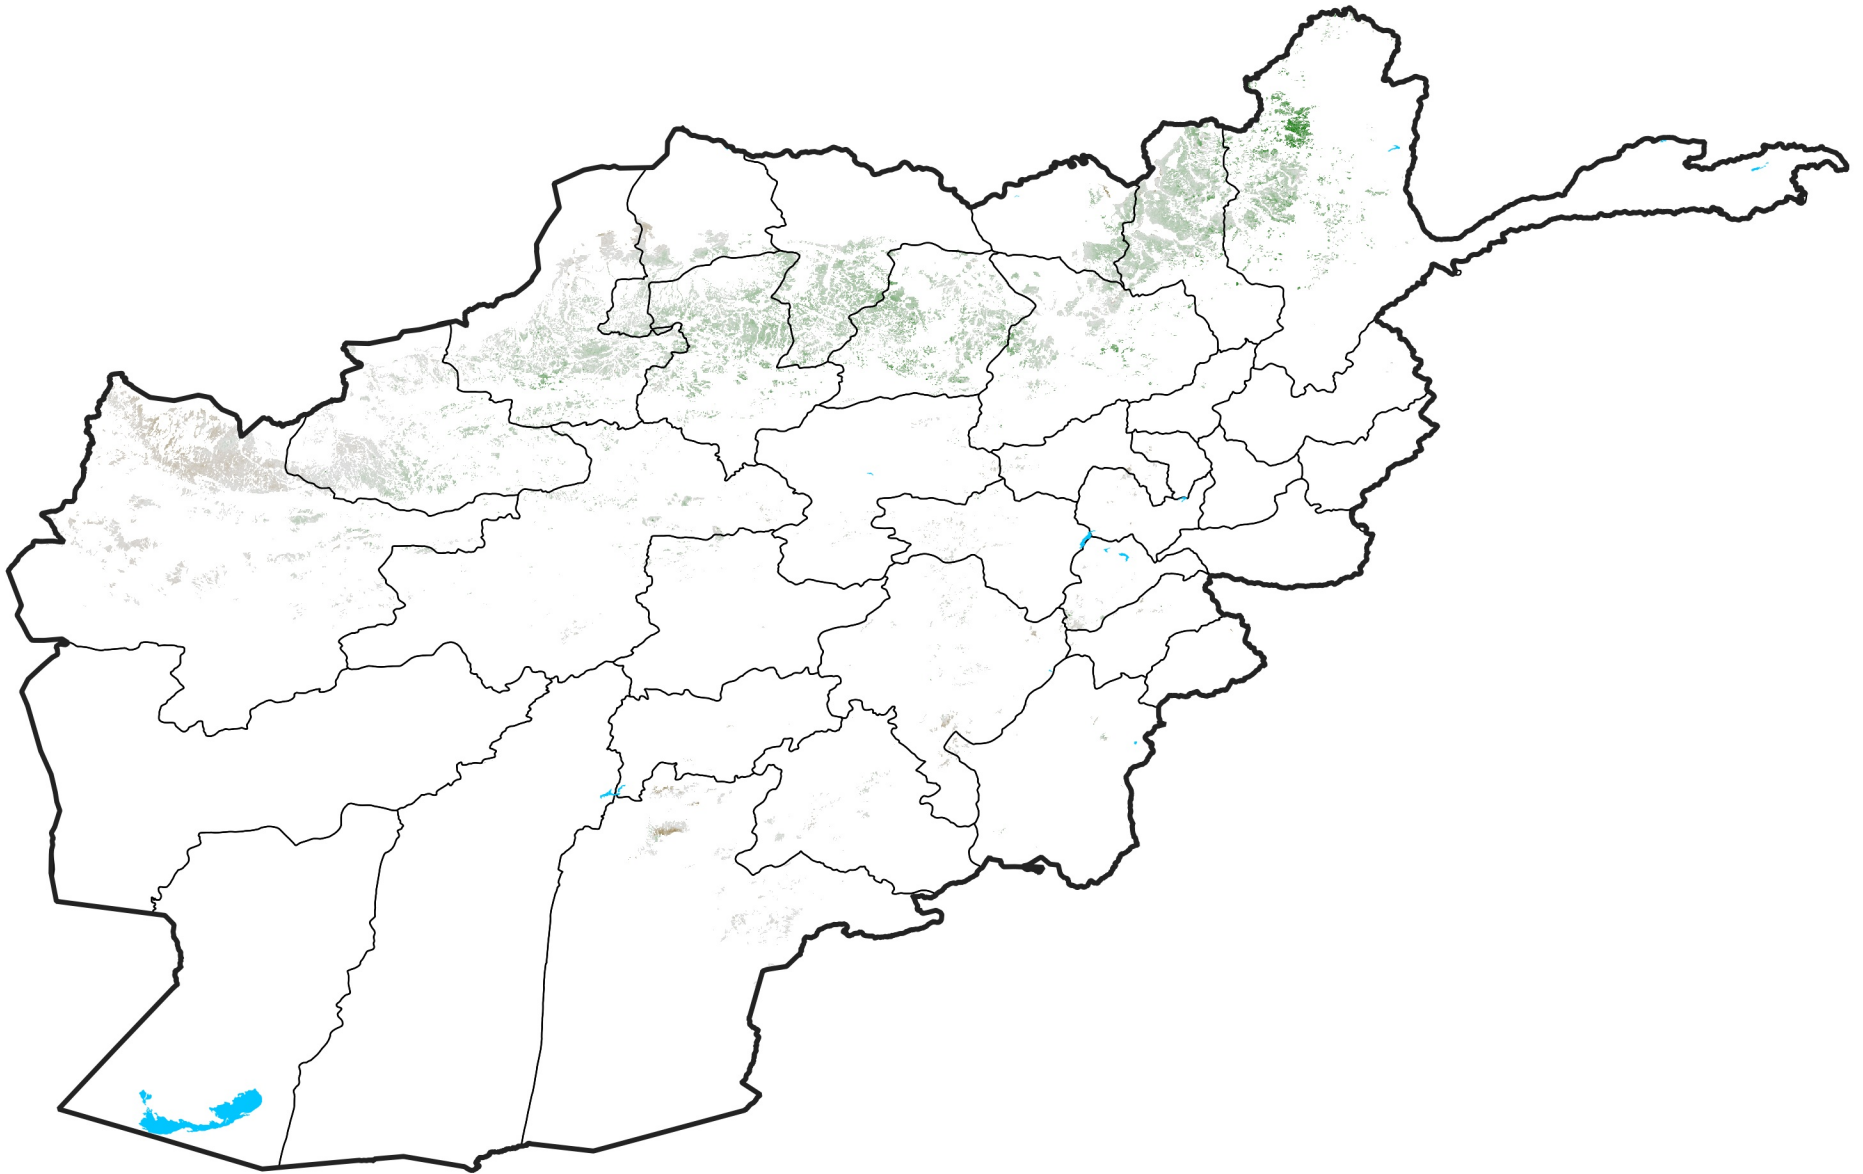

Afghanistan Rainfed Agricultural Areas

NDVI Anomaly

2012 minus Mean (2012 - 2021)

Period 44 / Aug 01 - 10, 2012

NDVI Anomaly

Negative

No Difference

Positive