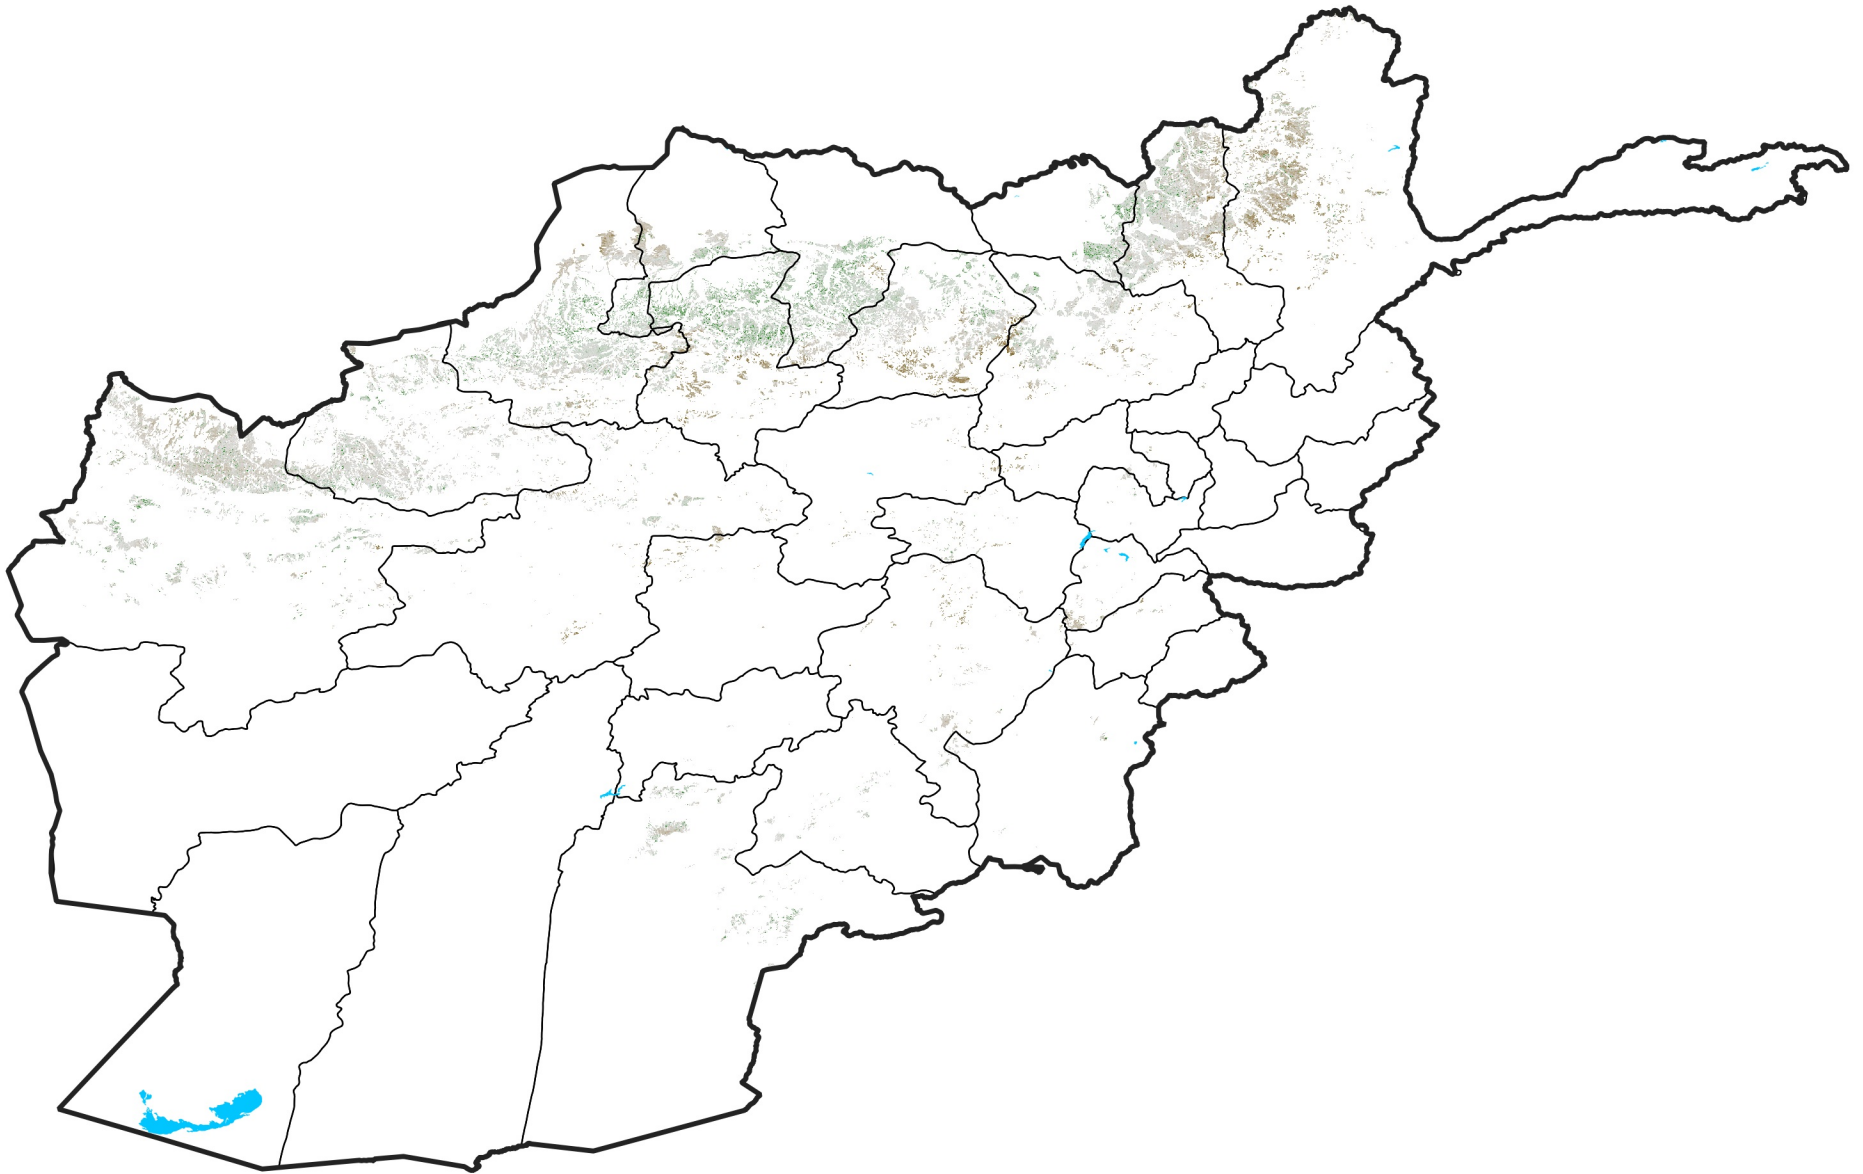

Afghanistan Rainfed Agricultural Areas

NDVI Anomaly

2012 minus Mean (2012 - 2021)

Period 70 / Dec 11 - 20, 2012

NDVI Anomaly

< -0.3 -0.2 -0.1 -0.05 0.05 0.1 0.2 > 0.3

Negative

No Difference

Positive