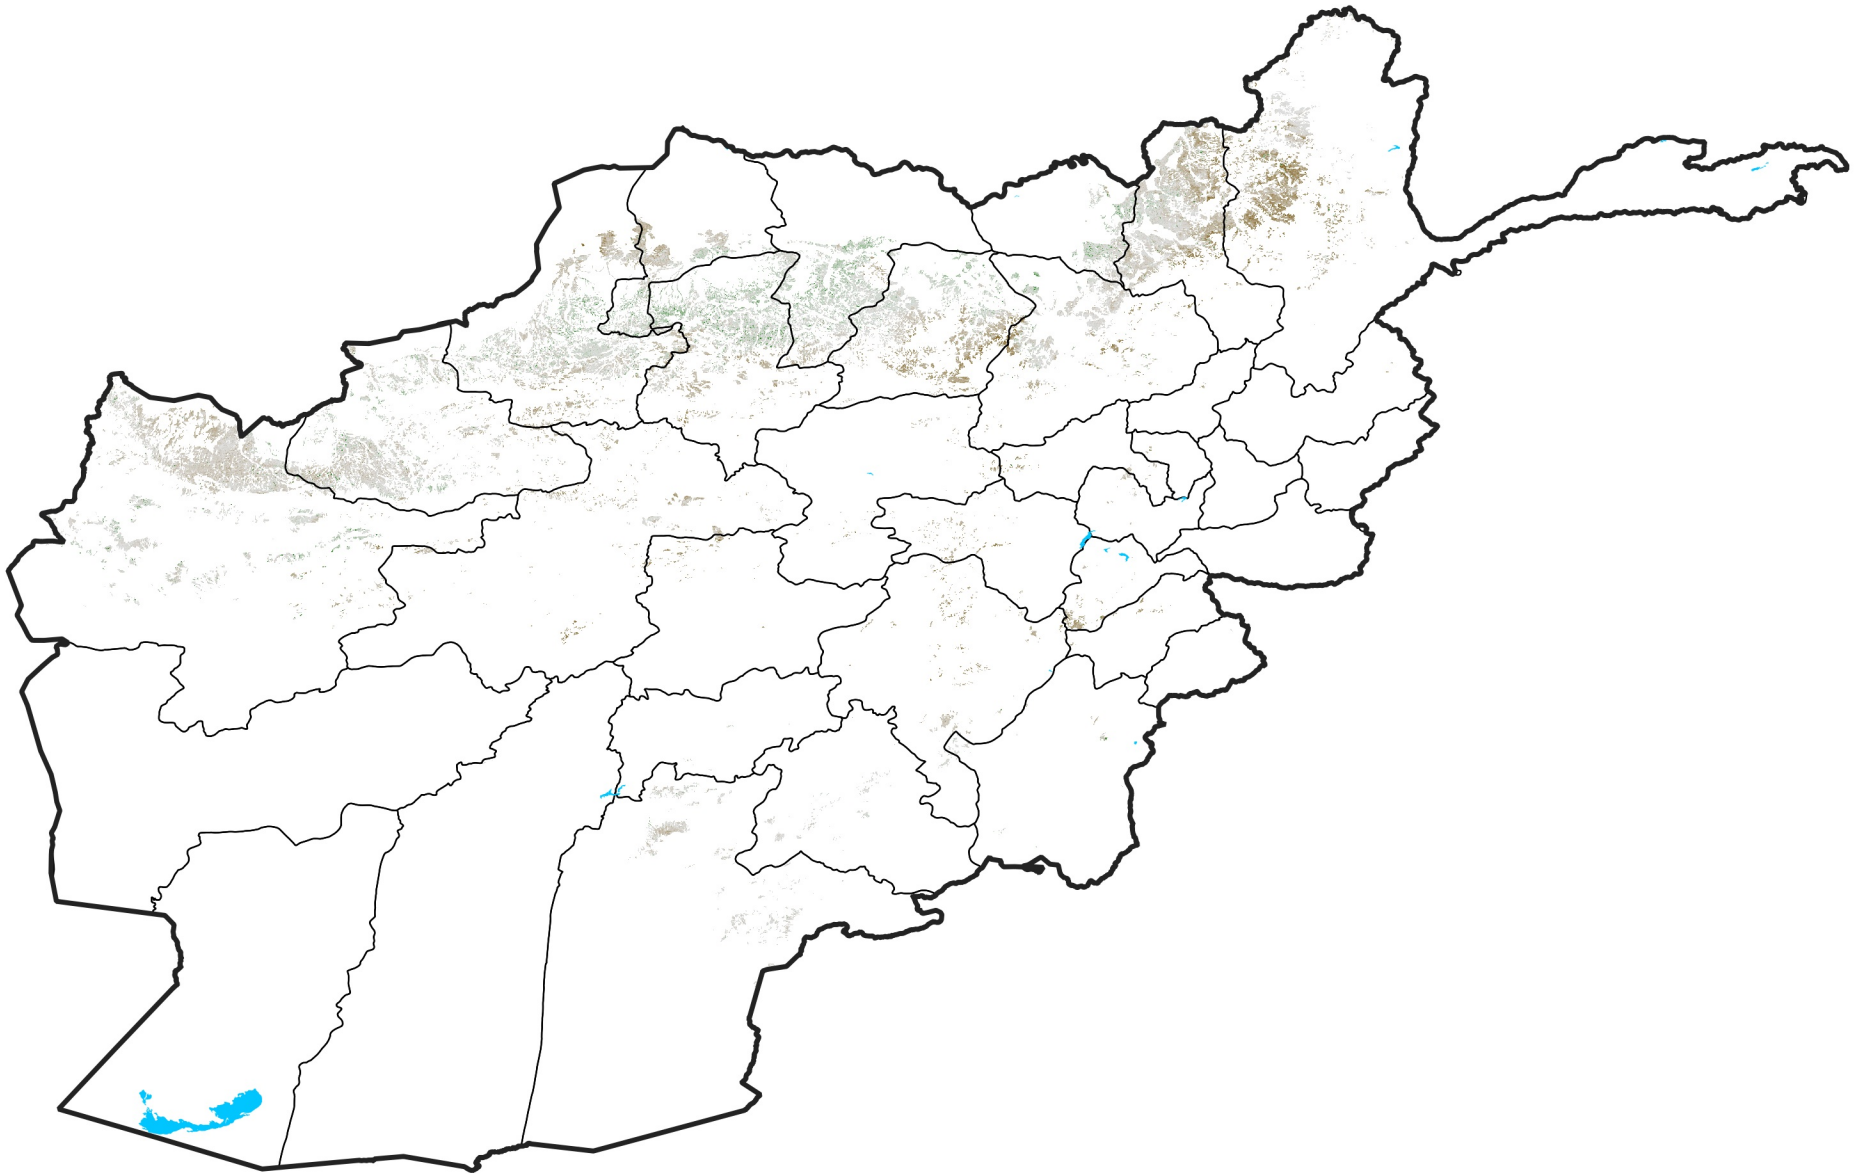

Afghanistan Rainfed Agricultural Areas

NDVI Anomaly

2013 minus Mean (2012 - 2021)

Period 02 / Jan 01 - 10, 2013

NDVI Anomaly

< -0.3 -0.2 -0.1 -0.05 0.05 0.1 0.2 > 0.3

Negative

No Difference

Positive