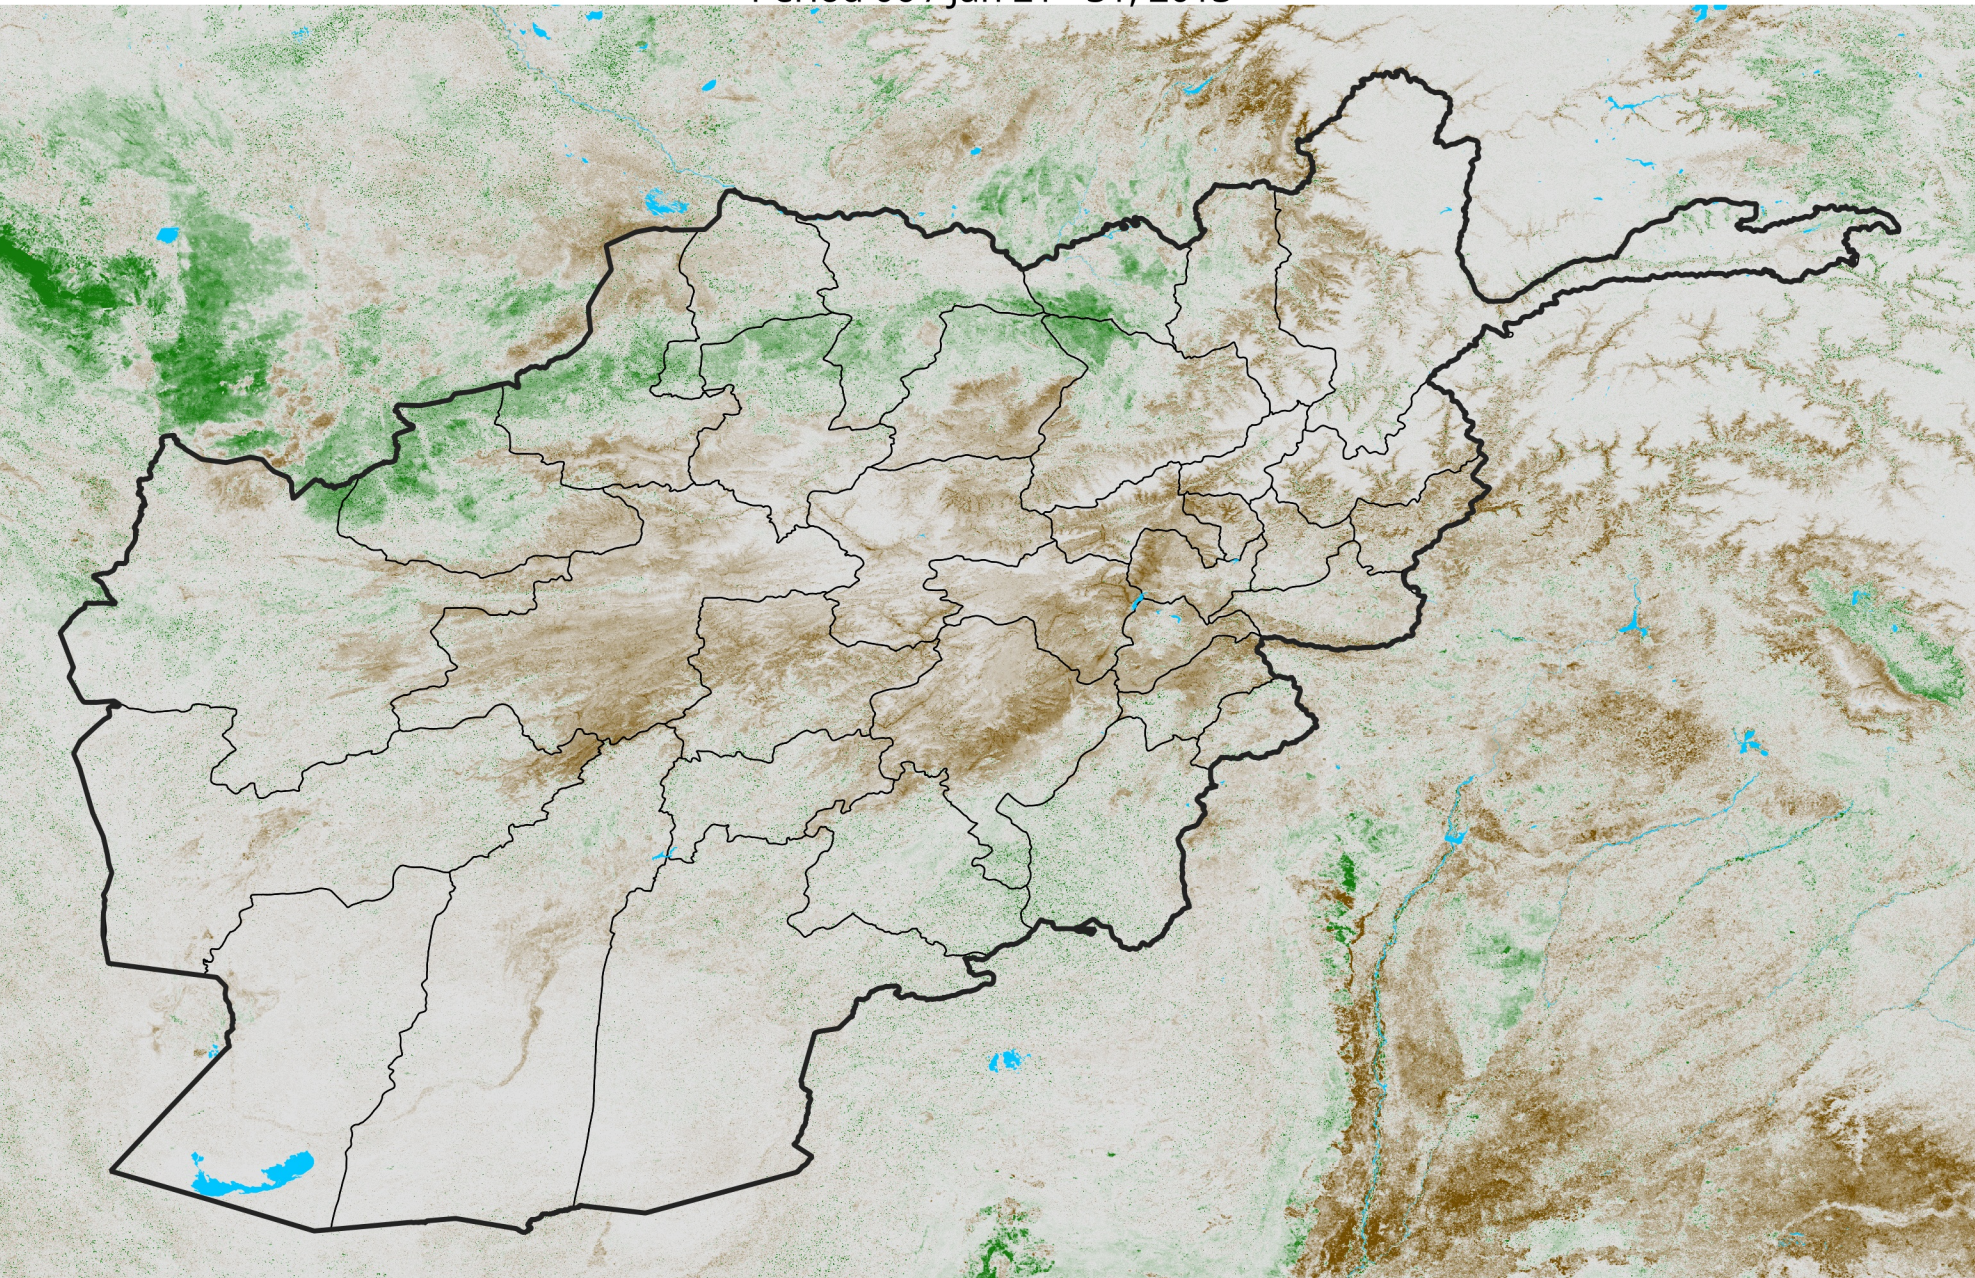

Afghanistan

NDVI Anomaly

2013 minus Mean (2012 - 2021)

Period 06 / Jan 21 - 31, 2013

NDVI Anomaly

< -0.3 -0.2 -0.1 -0.05 0.05 0.1 0.2 >0.3

Negative

No Difference

Positive