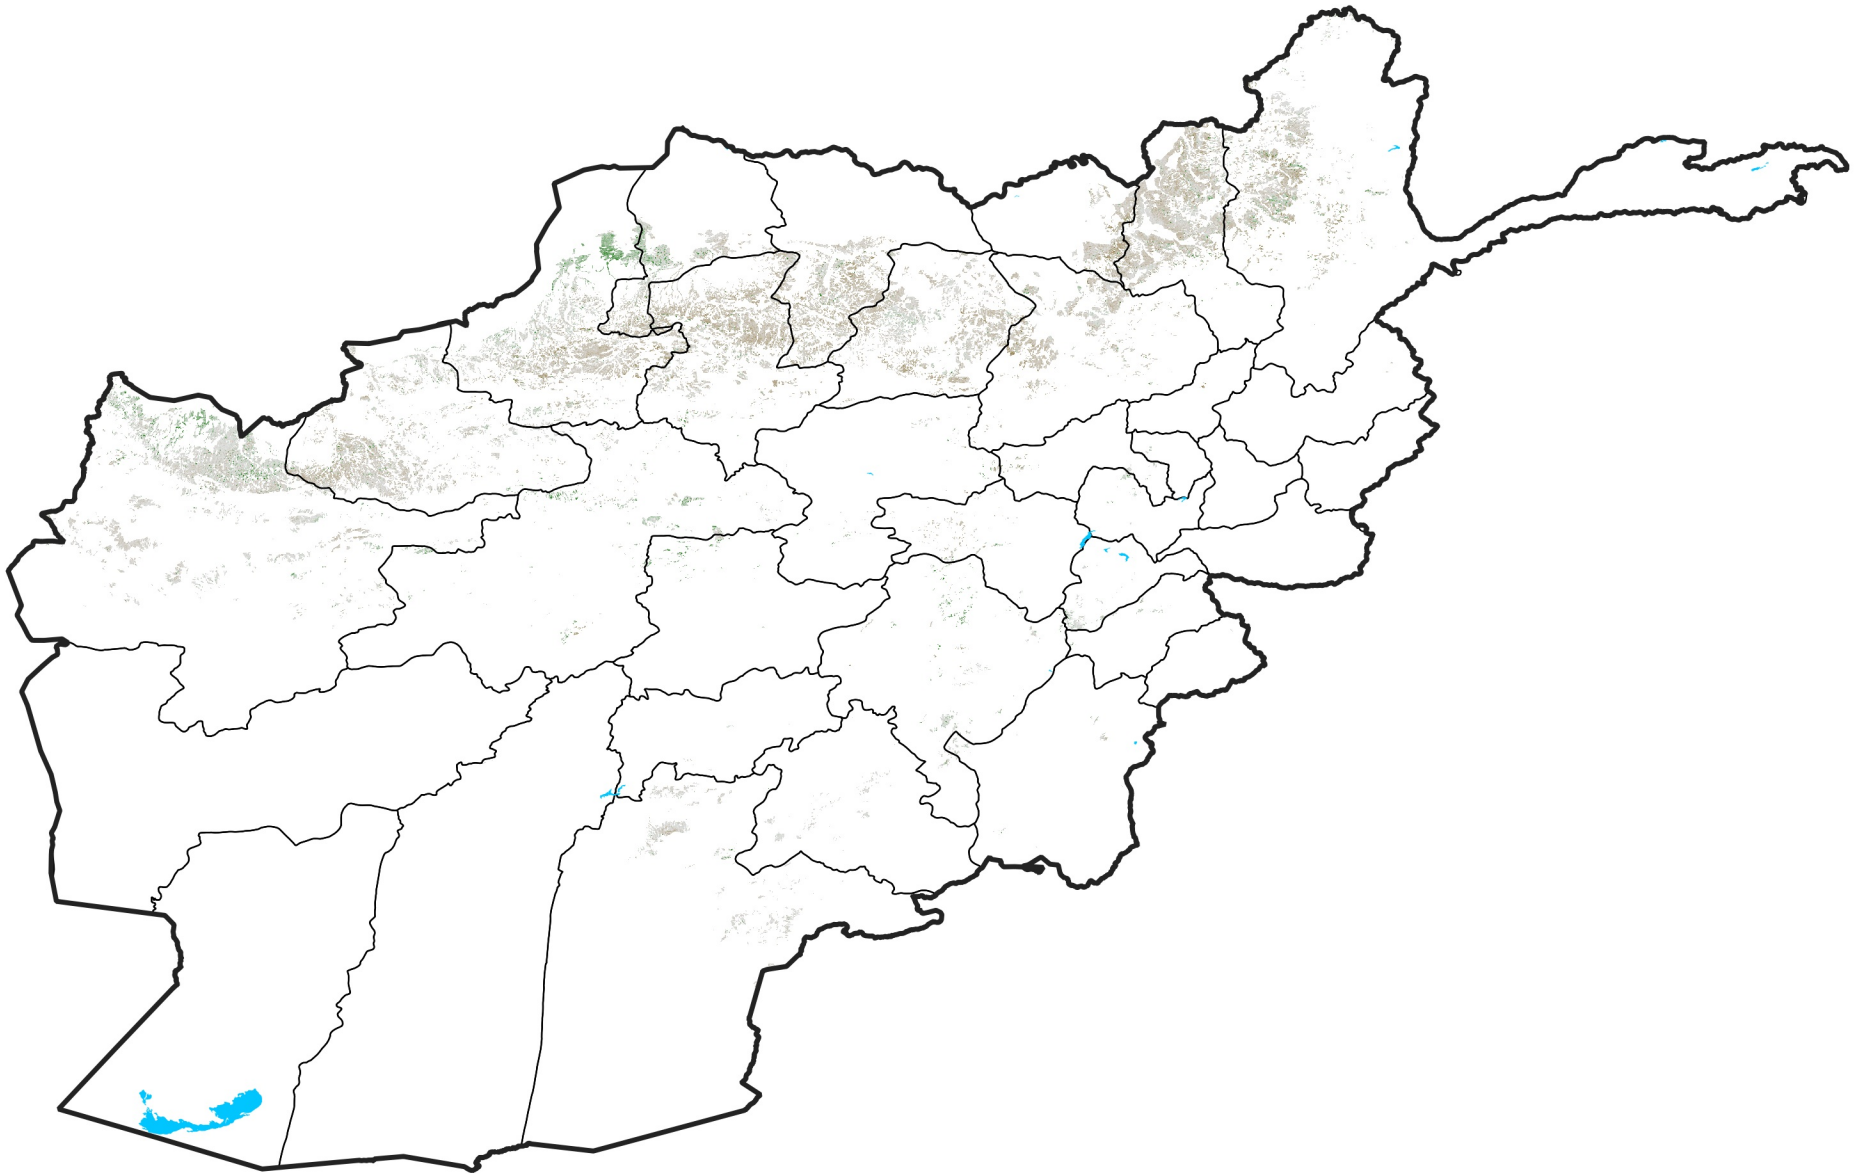

# Afghanistan Rainfed Agricultural Areas

## NDVI Anomaly

2014 minus Mean (2012 - 2021)

Period 01 / Dec 26, 2013 - Jan 05, 2014

### NDVI Anomaly

< -0.3   -0.2   -0.1   -0.05   0.05   0.1   0.2   >0.3

Negative

No Difference

Positive