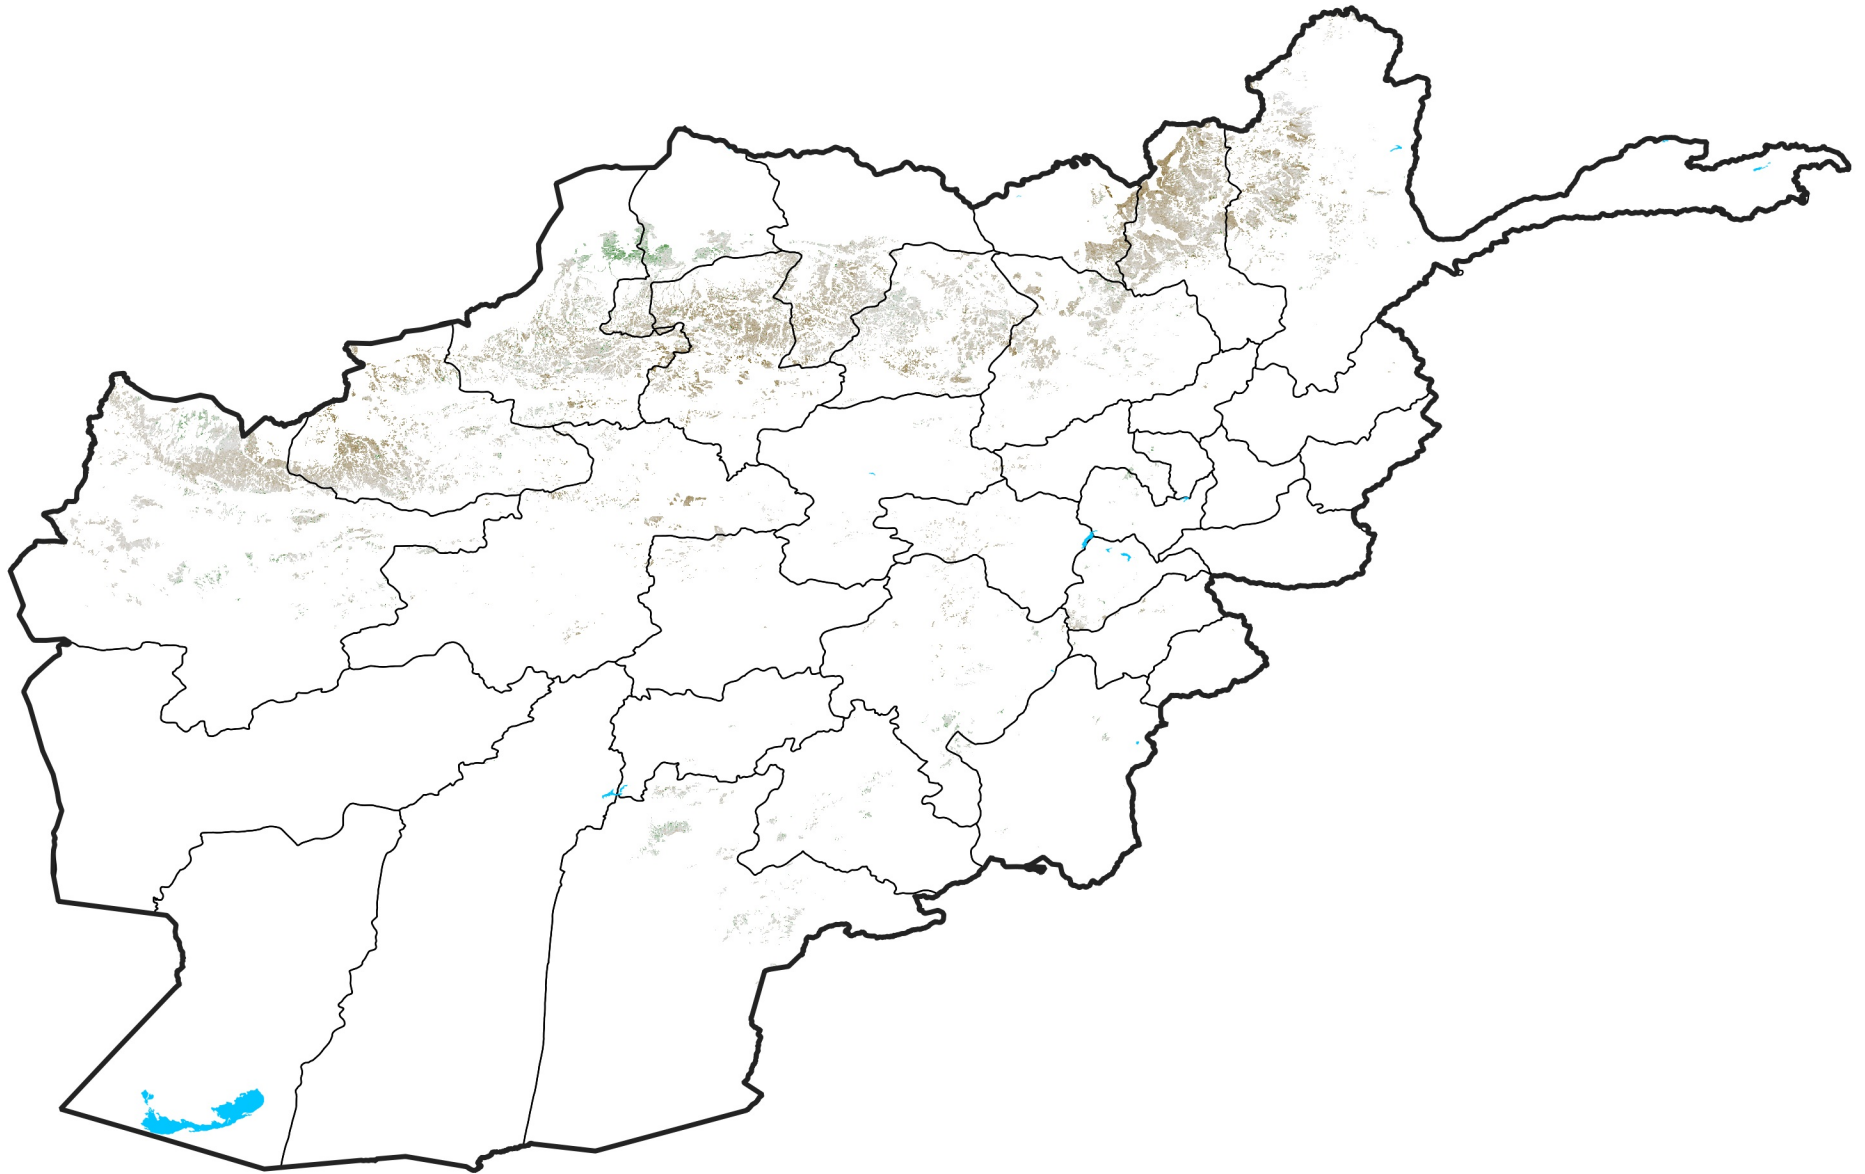

Afghanistan Rainfed Agricultural Areas

NDVI Anomaly

2014 minus Mean (2012 - 2021)

Period 15 / Mar 06 - 15, 2014

NDVI Anomaly

Negative

No Difference

Positive