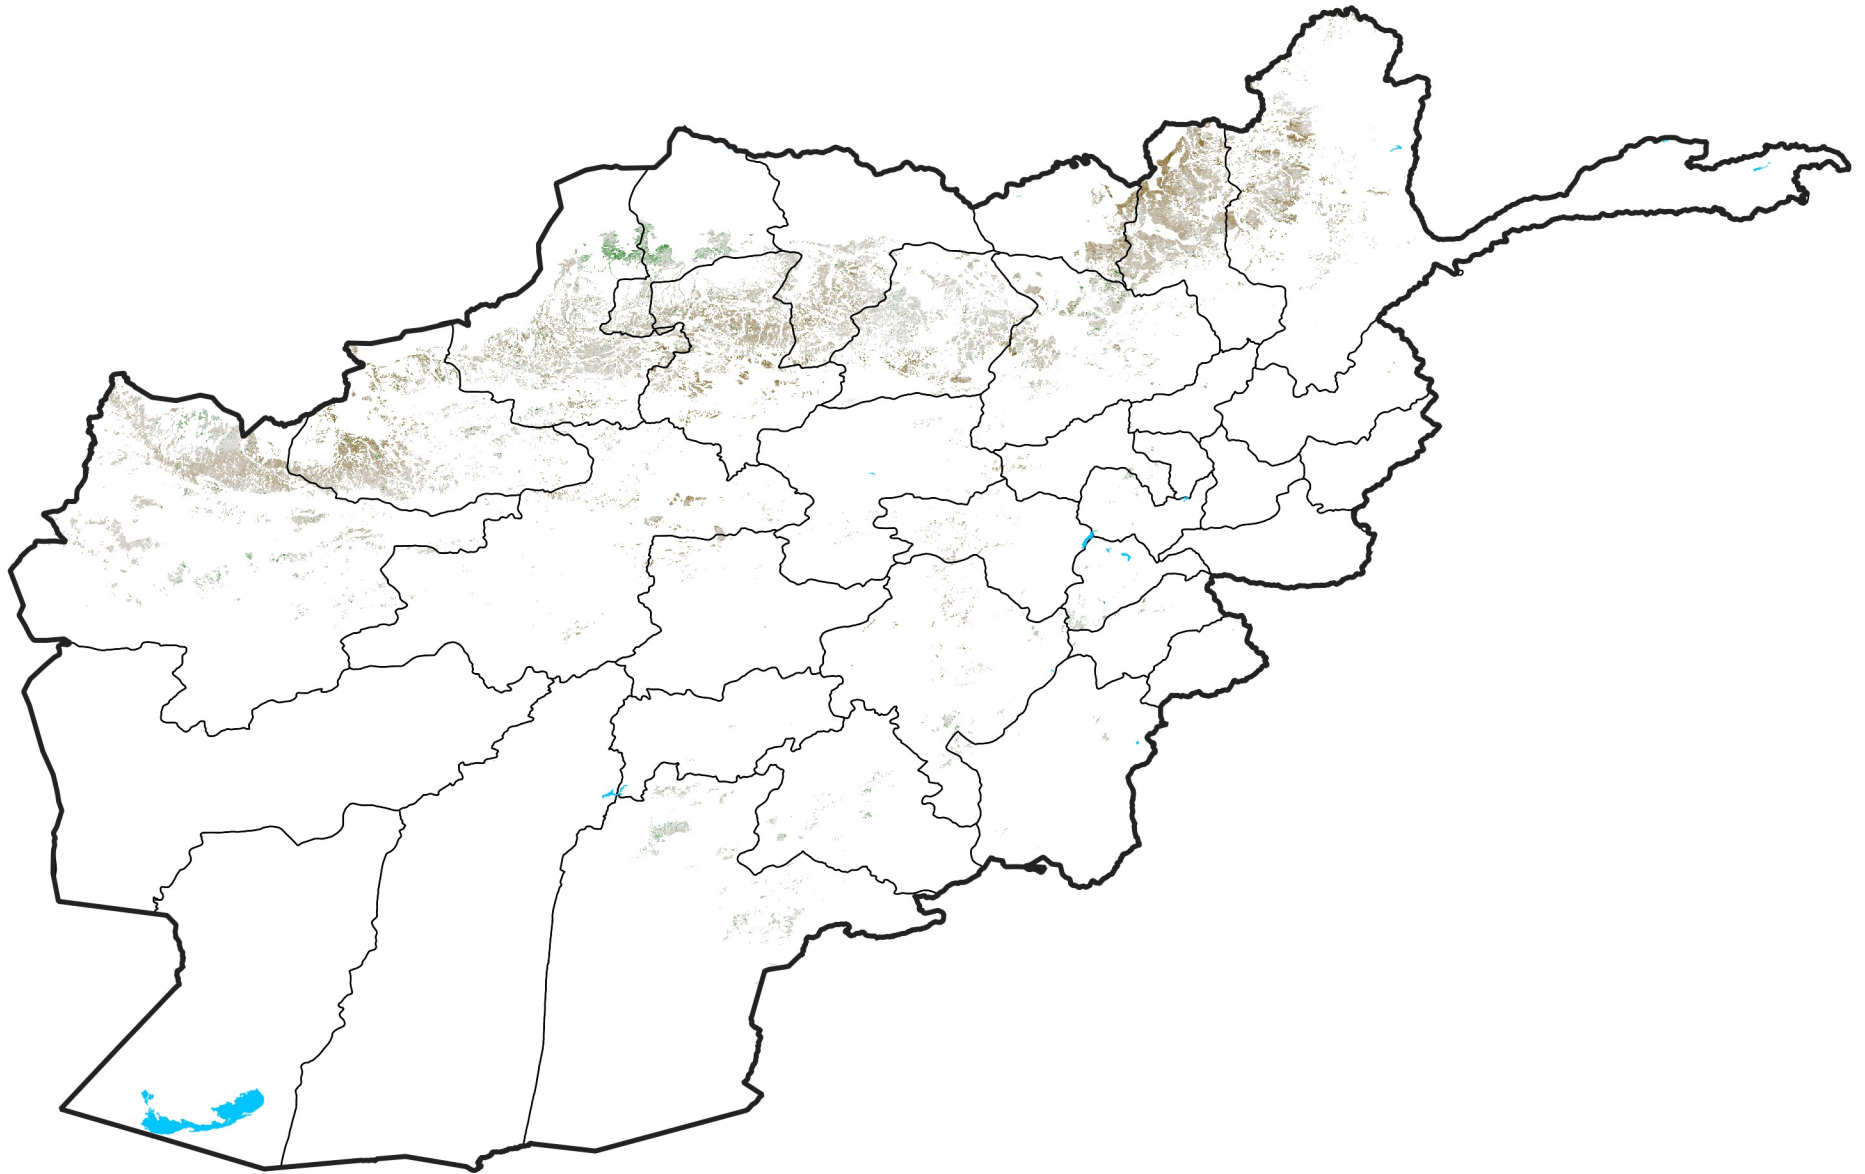

Afghanistan Rainfed Agricultural Areas

NDVI Anomaly

2014 minus Mean (2012 - 2021)

Period 17 / Mar 16 - 25, 2014

NDVI Anomaly

Negative

No Difference

Positive