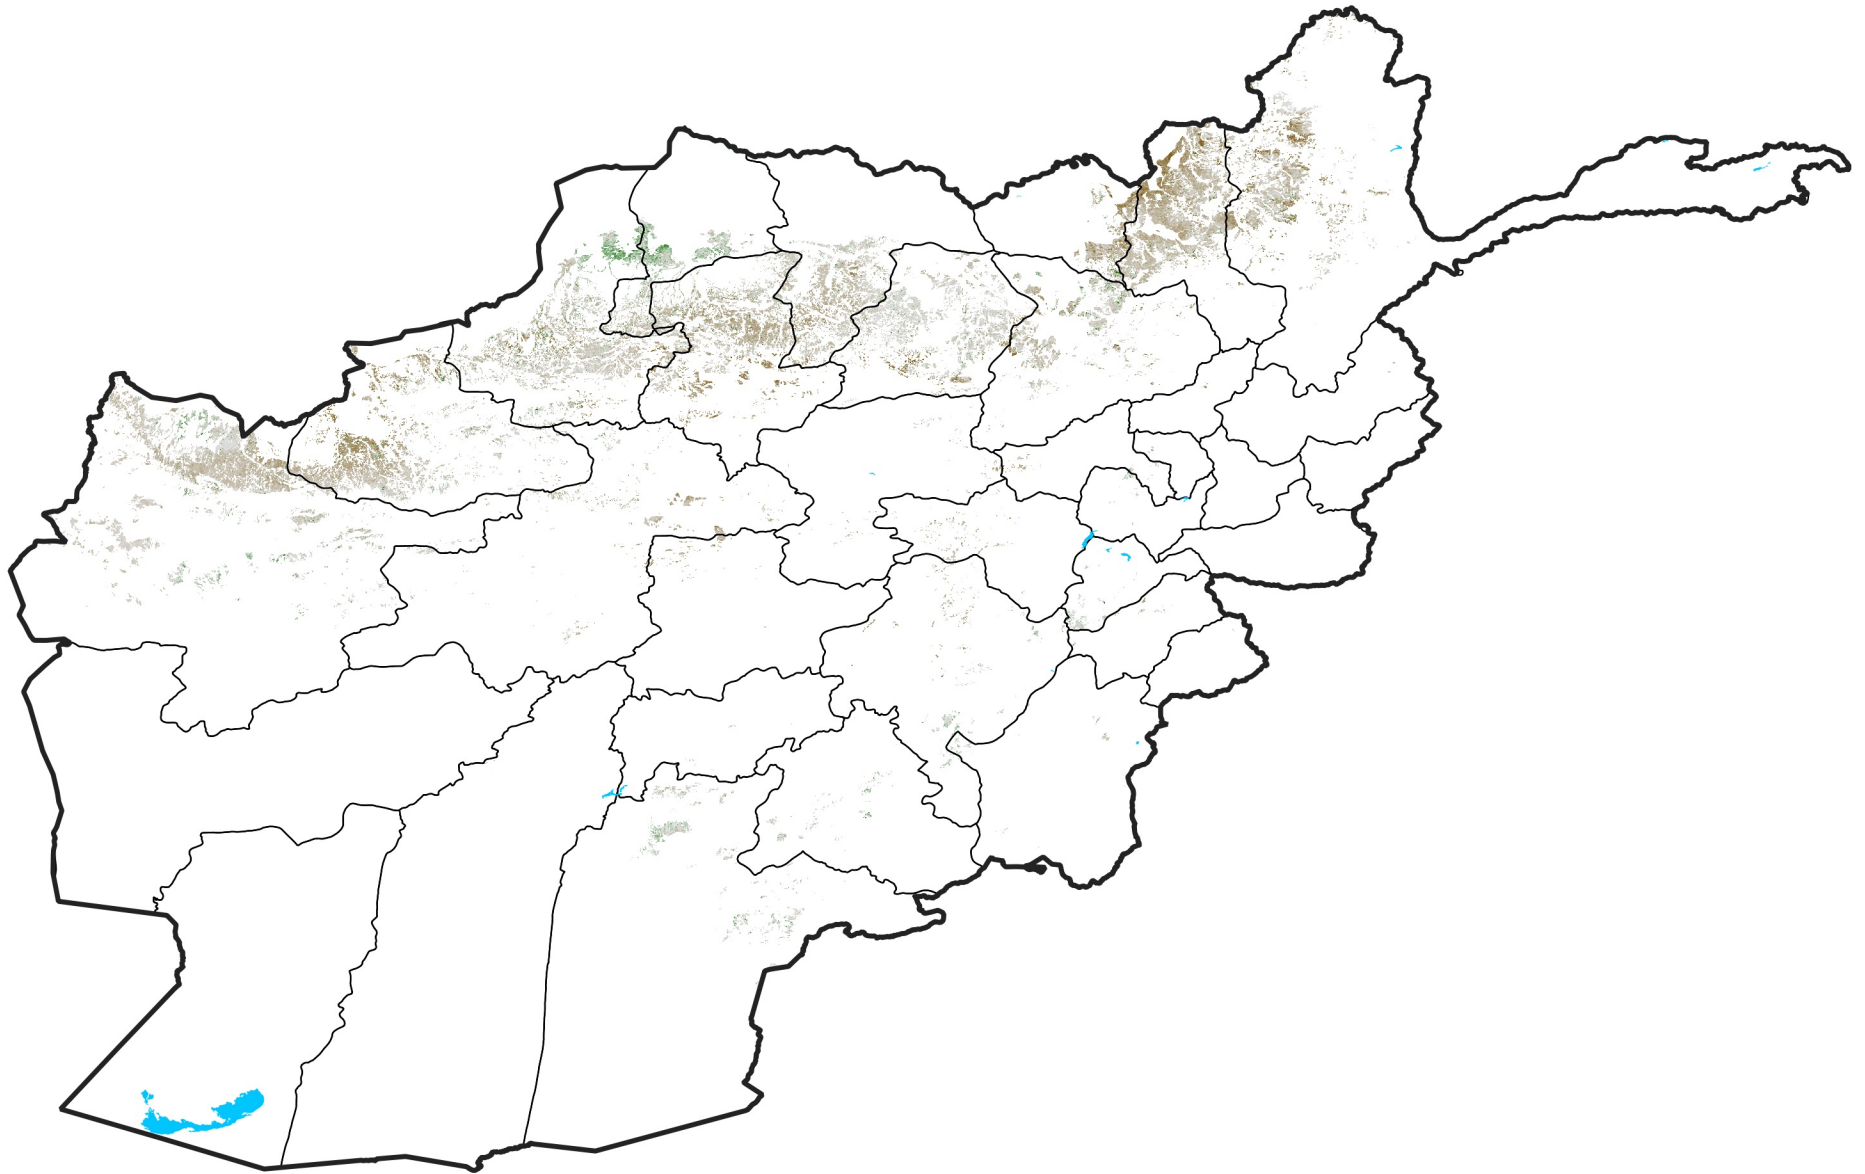

Afghanistan Rainfed Agricultural Areas

NDVI Anomaly

2014 minus Mean (2012 - 2021)

Period 18 / Mar 21 - 31, 2014

NDVI Anomaly

< -0.3 -0.2 -0.1 -0.05 0.05 0.1 0.2 >0.3

Negative

No Difference

Positive