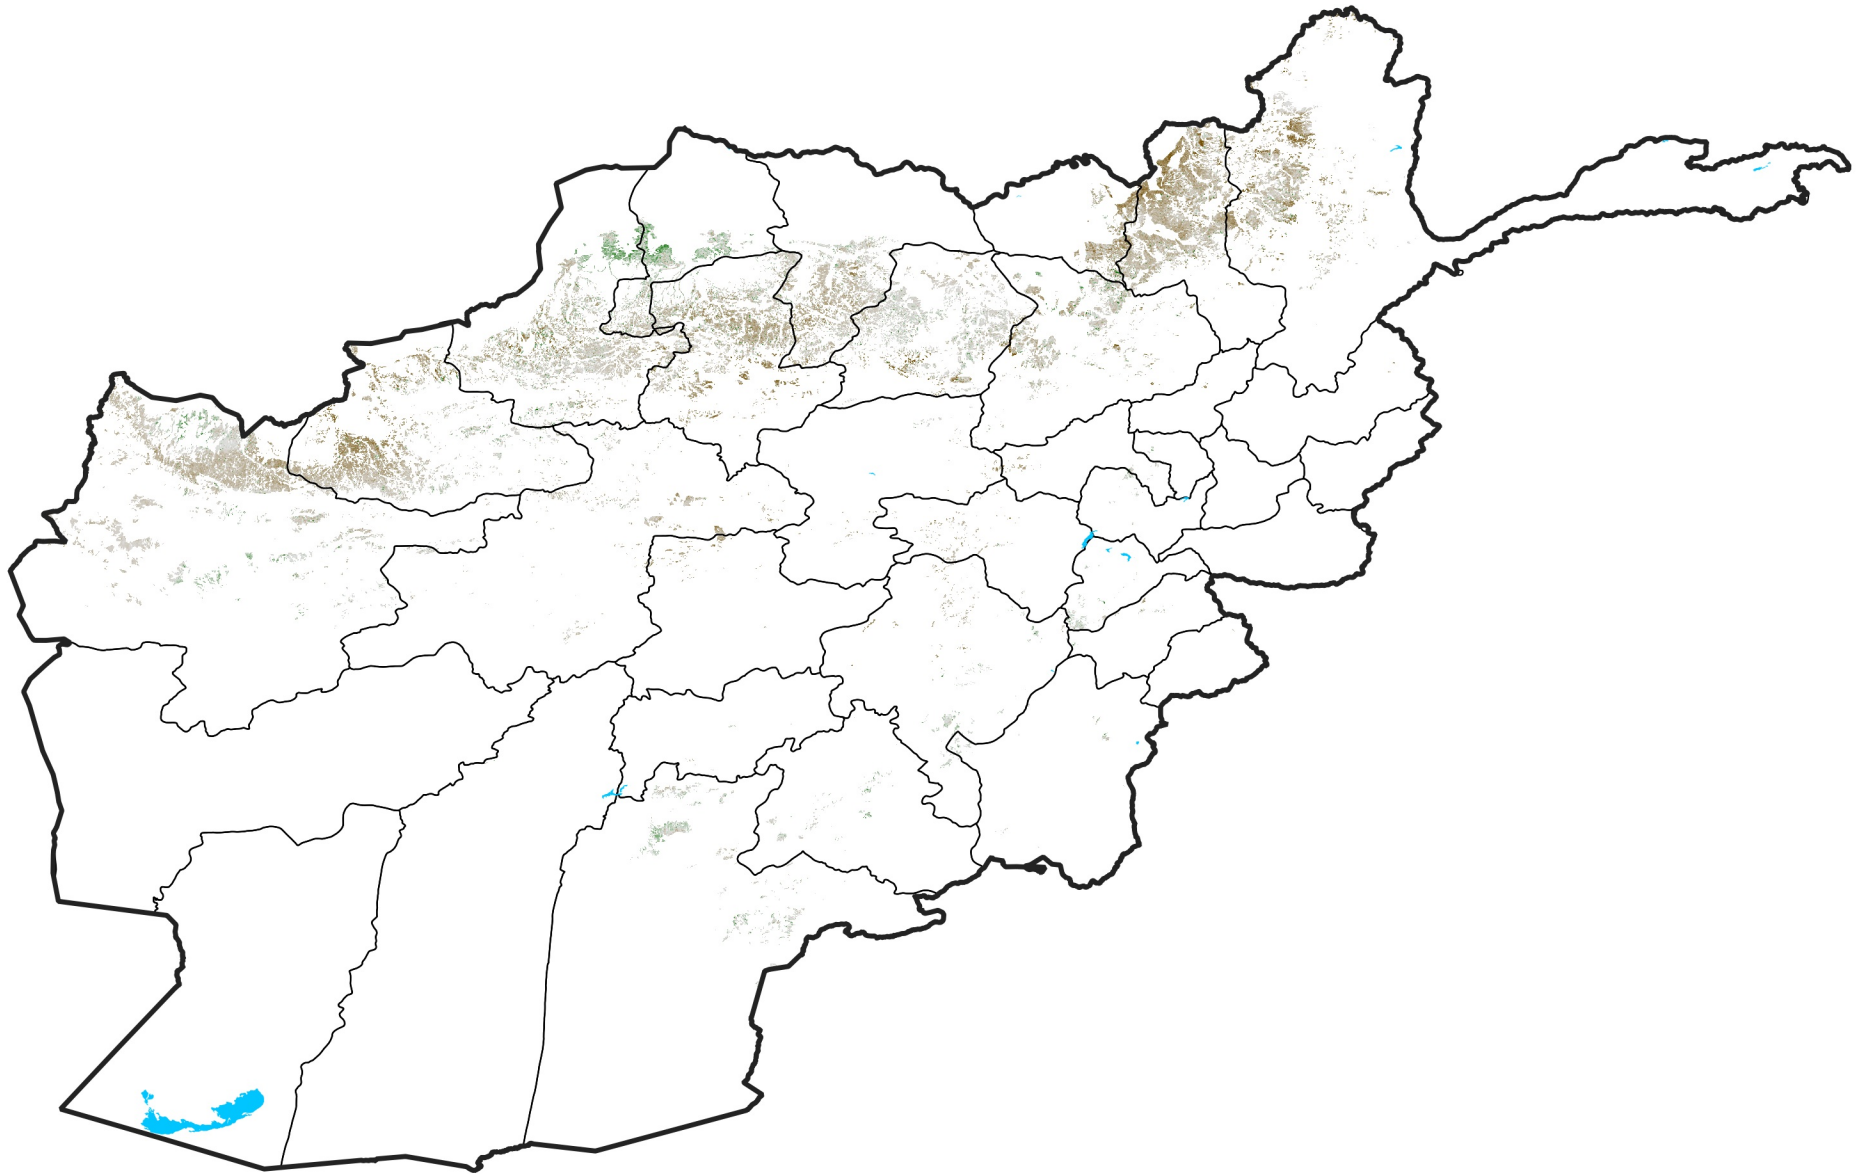

Afghanistan Rainfed Agricultural Areas

NDVI Anomaly

2014 minus Mean (2012 - 2021)

Period 19 / Mar 26 - Apr 05, 2014

NDVI Anomaly

Negative

No Difference

Positive