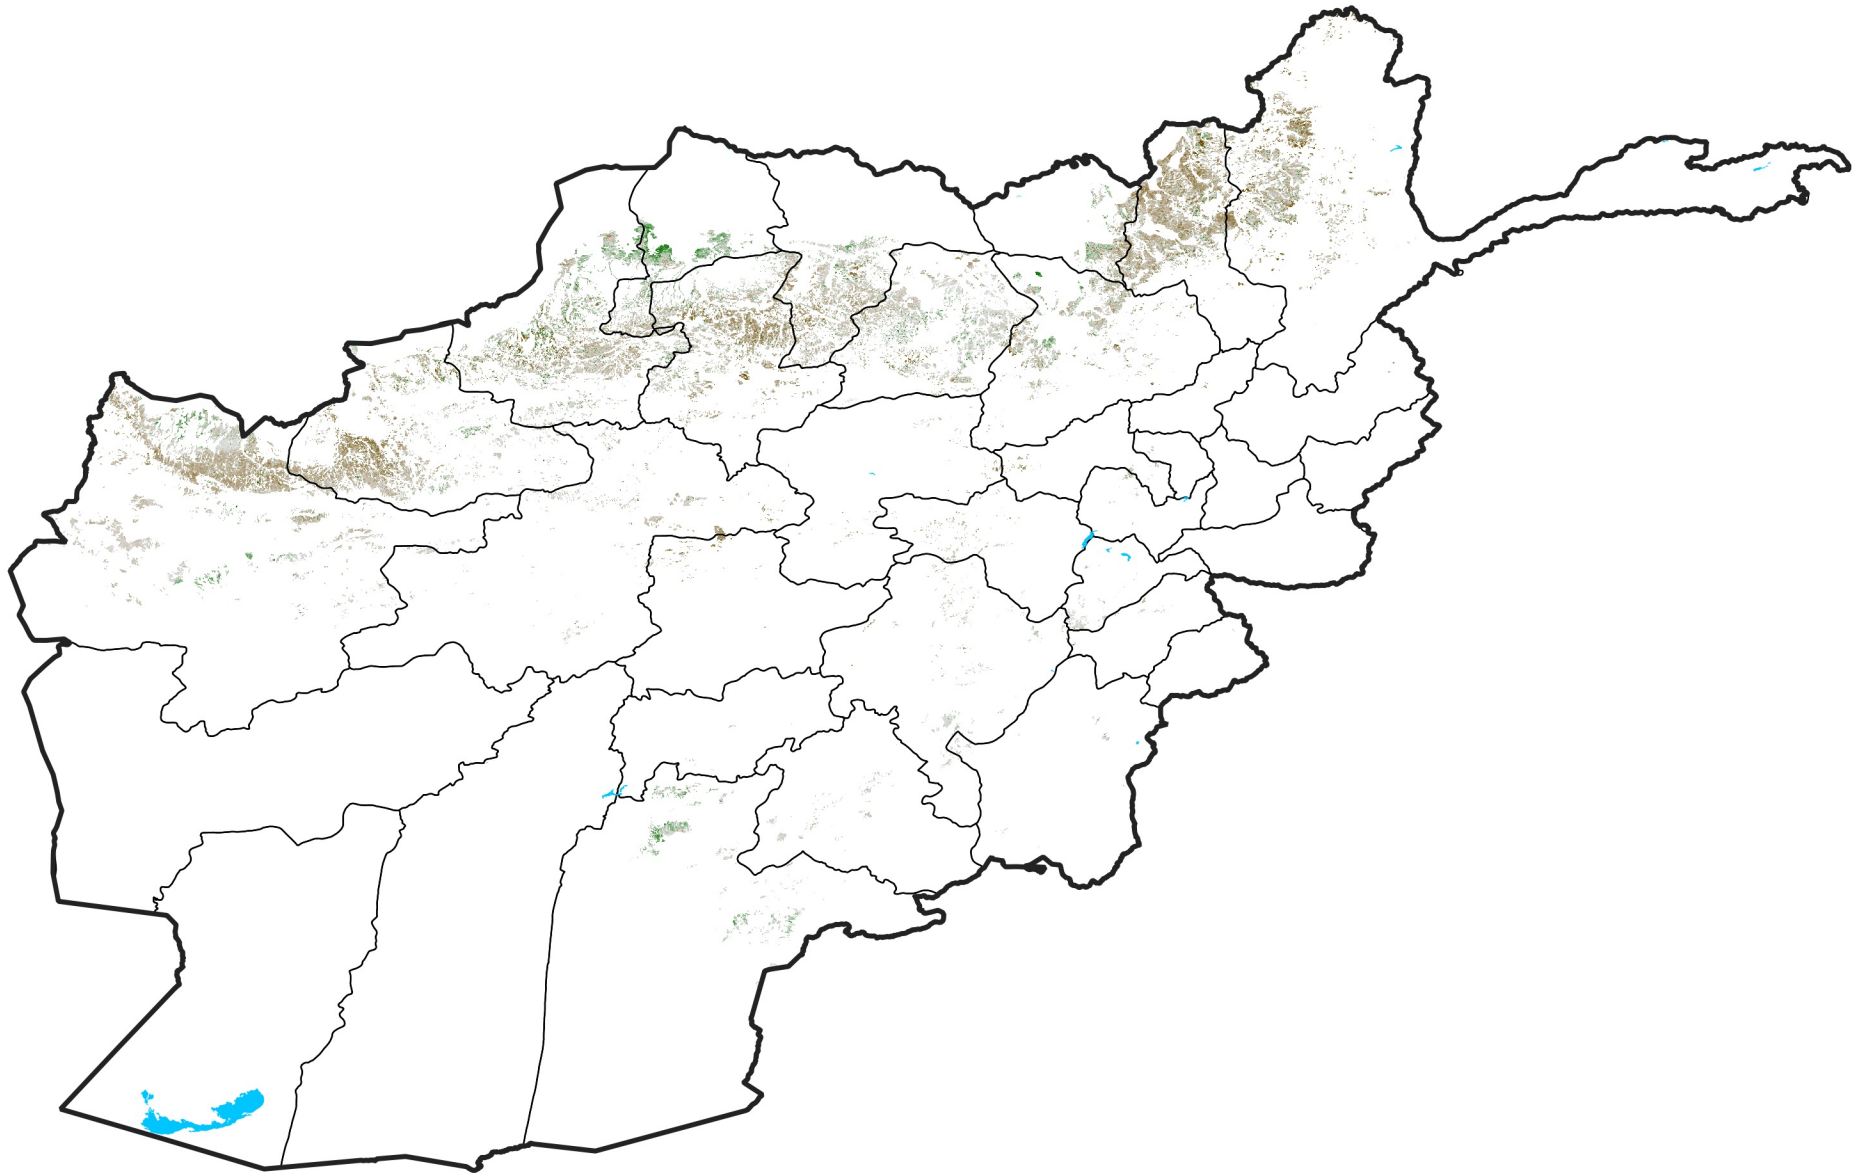

Afghanistan Rainfed Agricultural Areas

NDVI Anomaly

2014 minus Mean (2012 - 2021)

Period 23 / Apr 16 - 25, 2014

NDVI Anomaly

Negative

No Difference

Positive