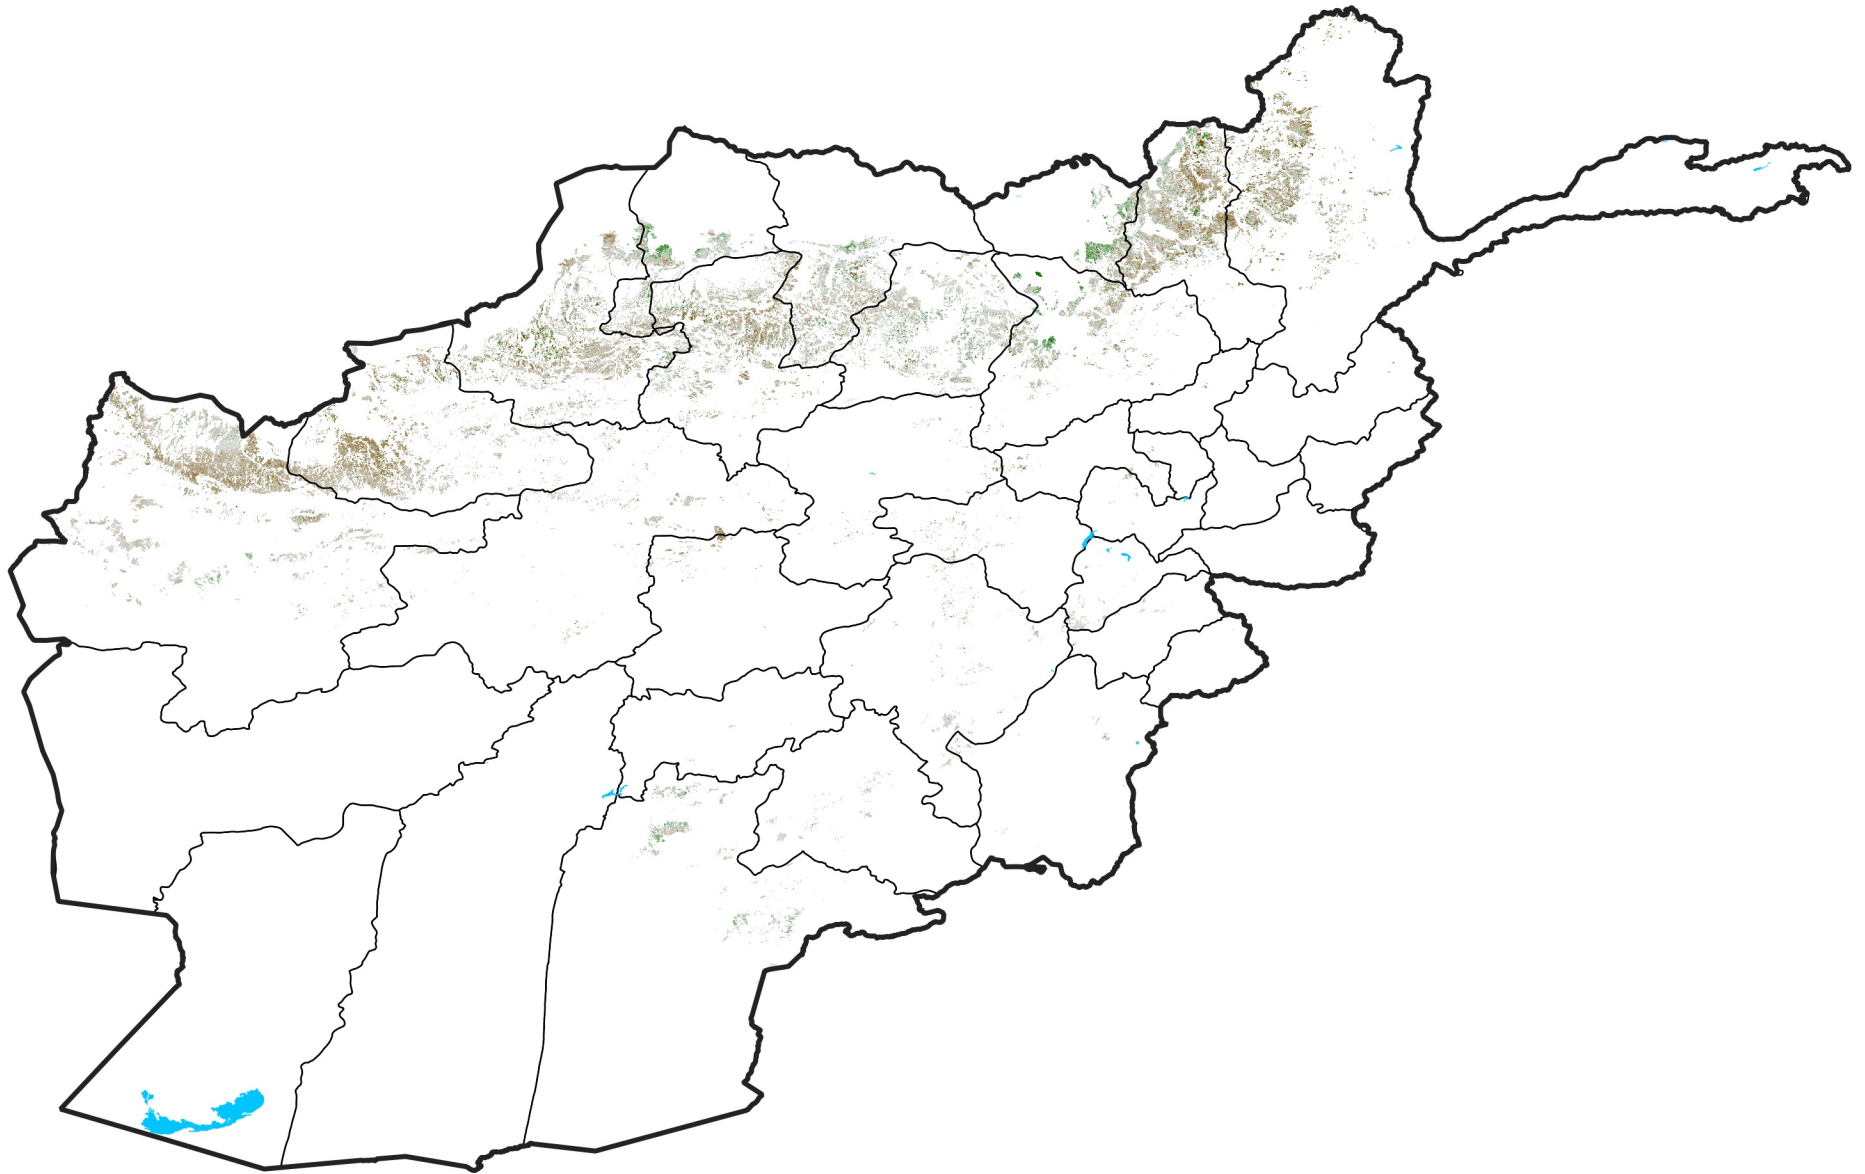

Afghanistan Rainfed Agricultural Areas

NDVI Anomaly

2014 minus Mean (2012 - 2021)

Period 25 / Apr 26 - May 05, 2014

NDVI Anomaly

Negative

No Difference

Positive