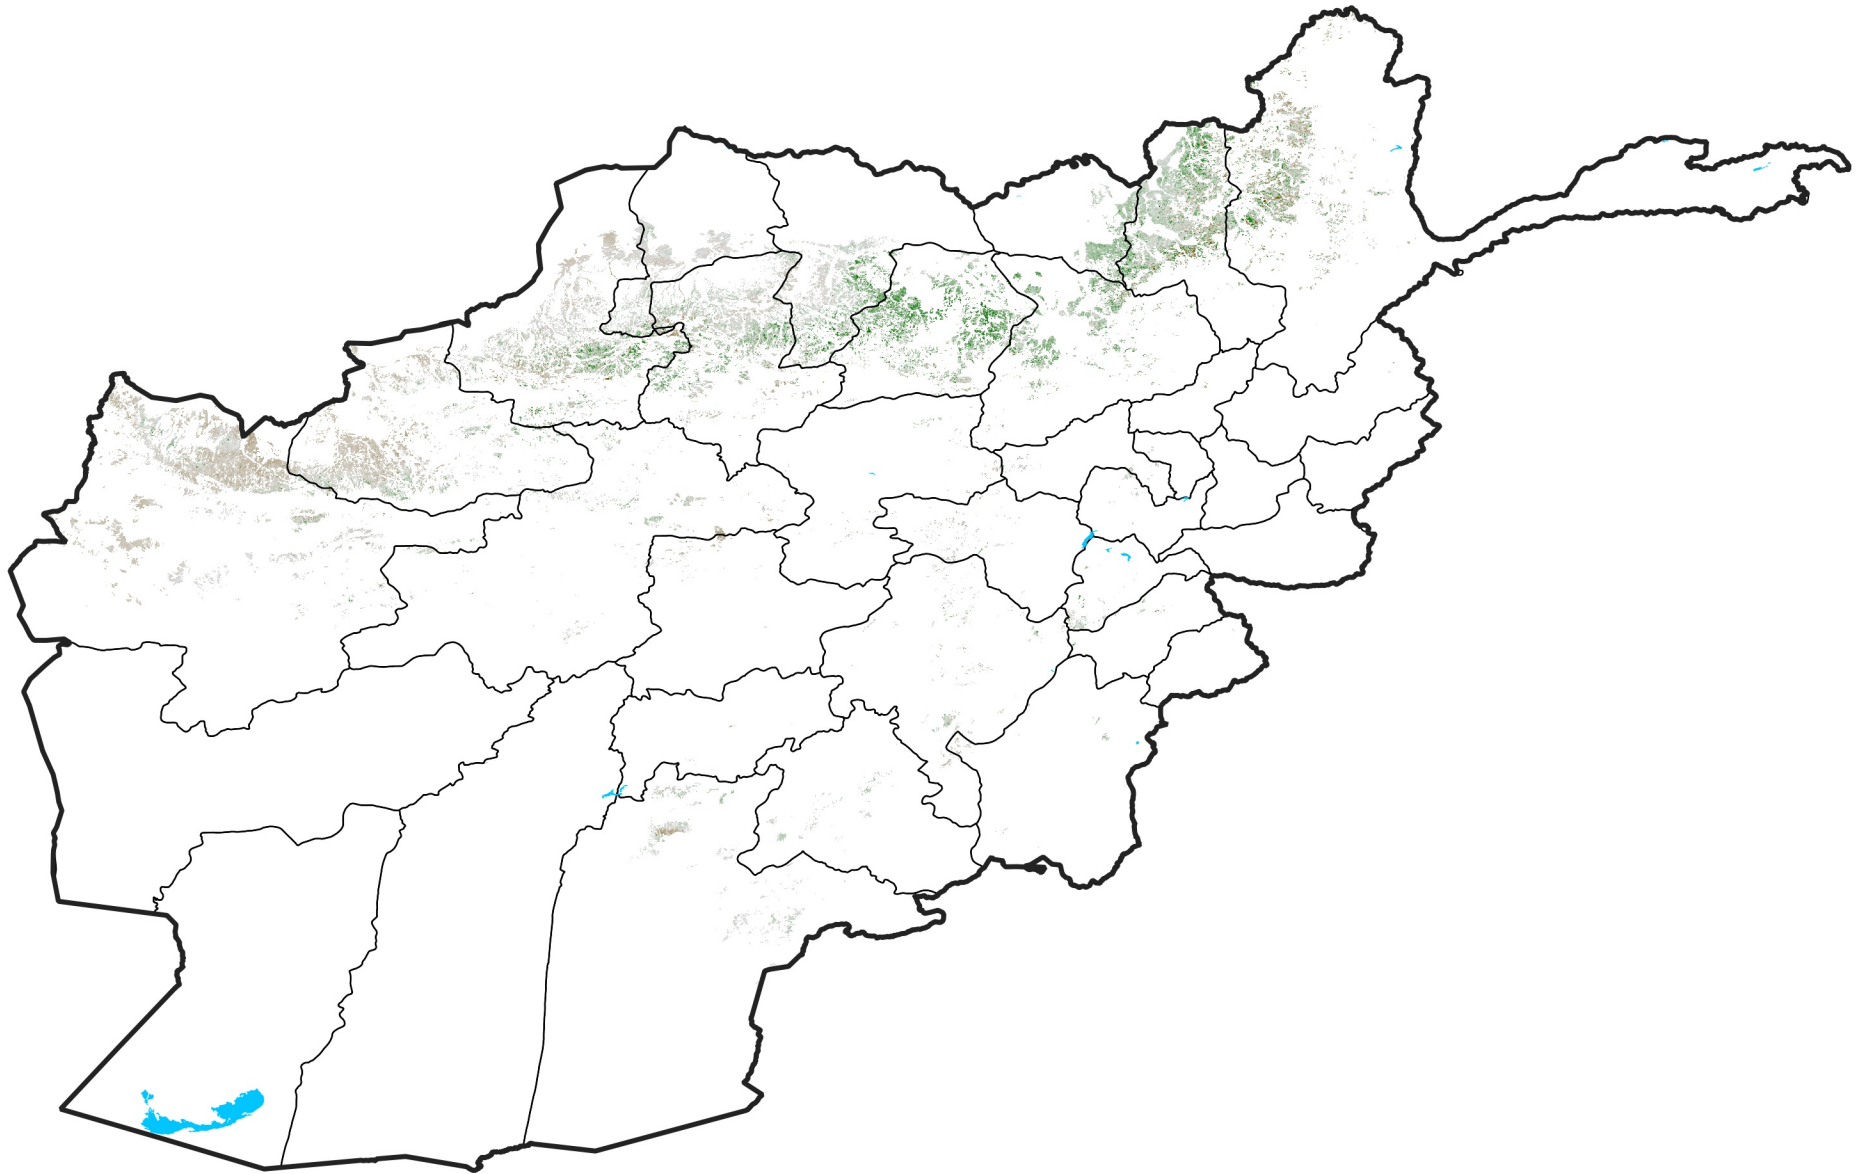

Afghanistan Rainfed Agricultural Areas

NDVI Anomaly

2014 minus Mean (2012 - 2021)

Period 32 / Jun 01 - 10, 2014

NDVI Anomaly

Negative

No Difference

Positive