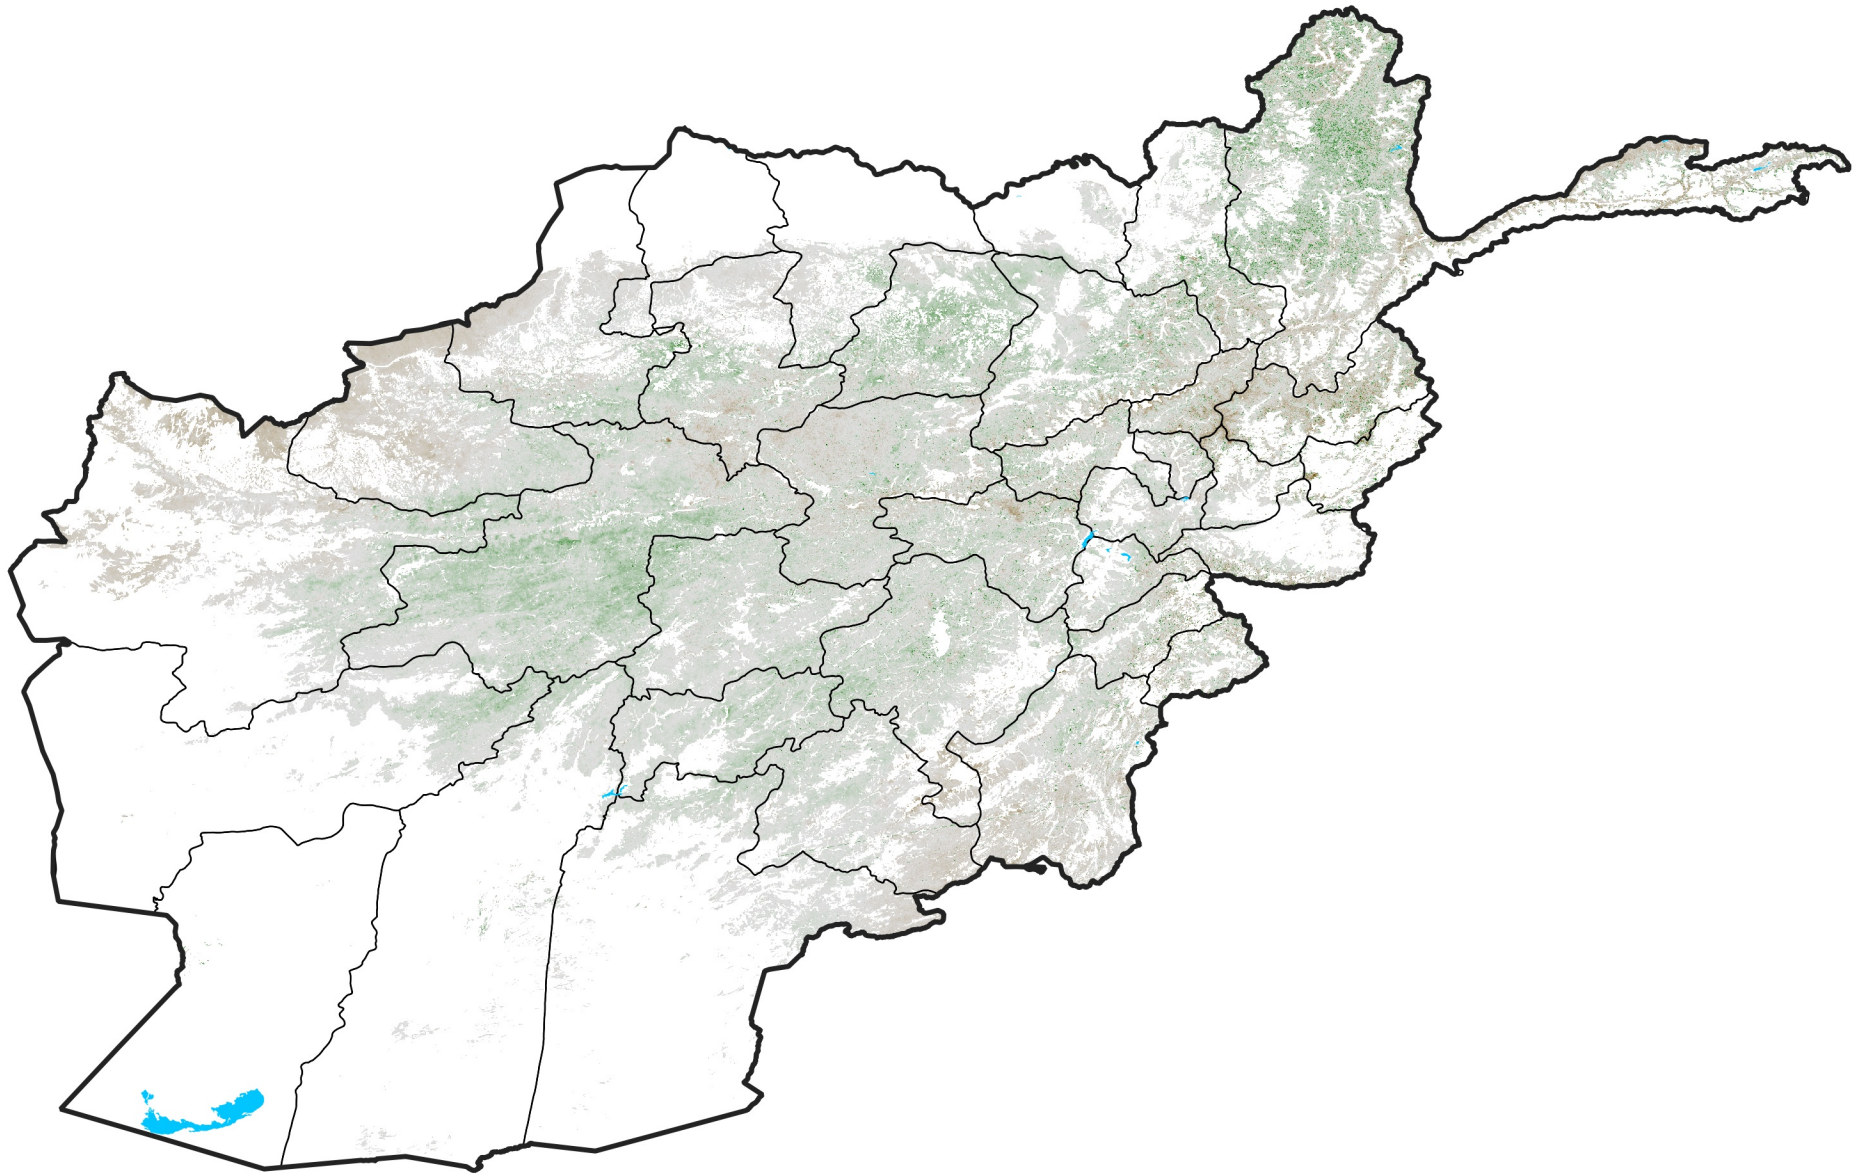

Afghanistan Rangeland Agricultural Areas

NDVI Anomaly

2014 minus Mean (2012 - 2021)

Period 38 / Jul 01 - 10, 2014

NDVI Anomaly

< -0.3 -0.2 -0.1 -0.05 0.05 0.1 0.2 >0.3

Negative

No Difference

Positive