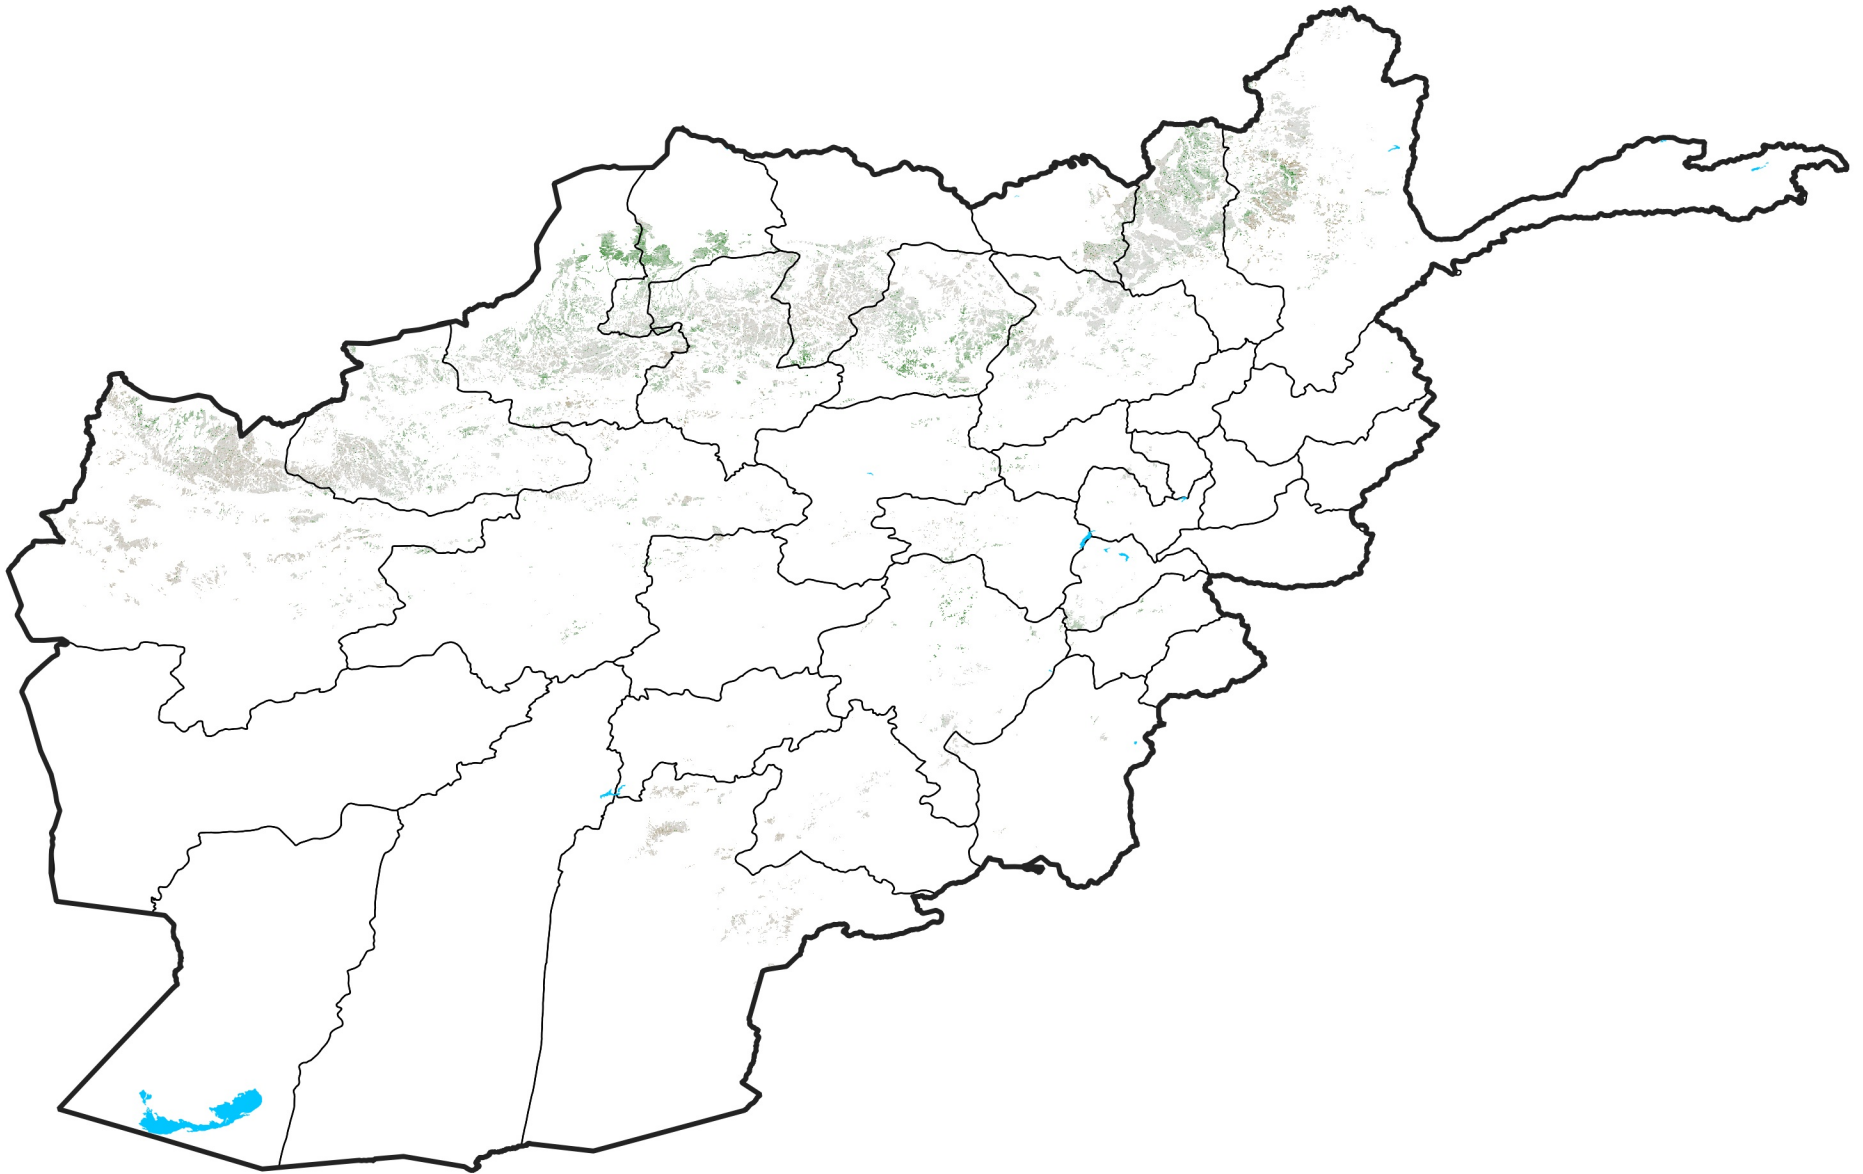

# Afghanistan Rainfed Agricultural Areas

## NDVI Anomaly

2015 minus Mean (2012 - 2021)

Period 03 / Jan 06 - 15, 2015

### NDVI Anomaly

< -0.3   -0.2   -0.1   -0.05   0.05   0.1   0.2   > 0.3

Negative

No Difference

Positive