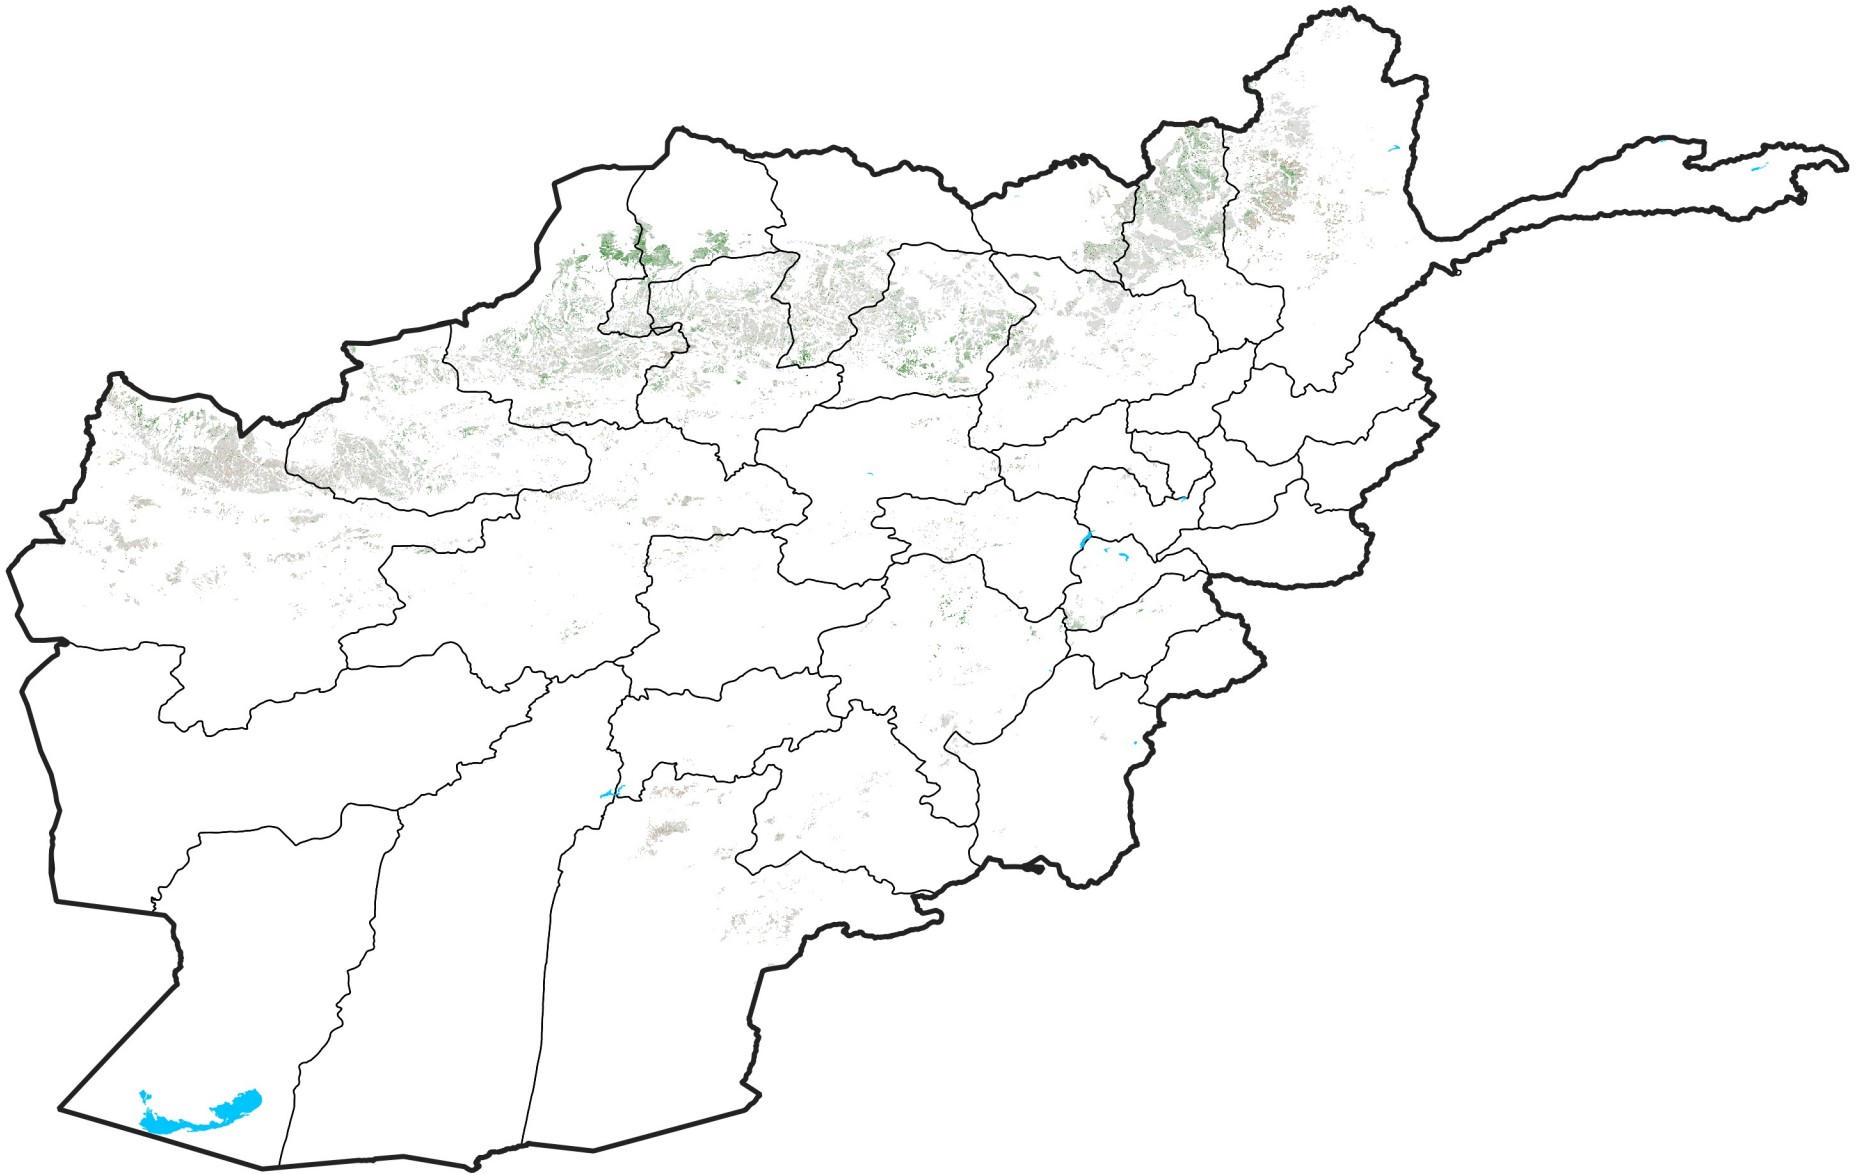

Afghanistan Rainfed Agricultural Areas

NDVI Anomaly

2015 minus Mean (2012 - 2021)

Period 04 / Jan 11 - 20, 2015

NDVI Anomaly

< -0.3 -0.2 -0.1 -0.05 0.05 0.1 0.2 >0.3

Negative

No Difference

Positive