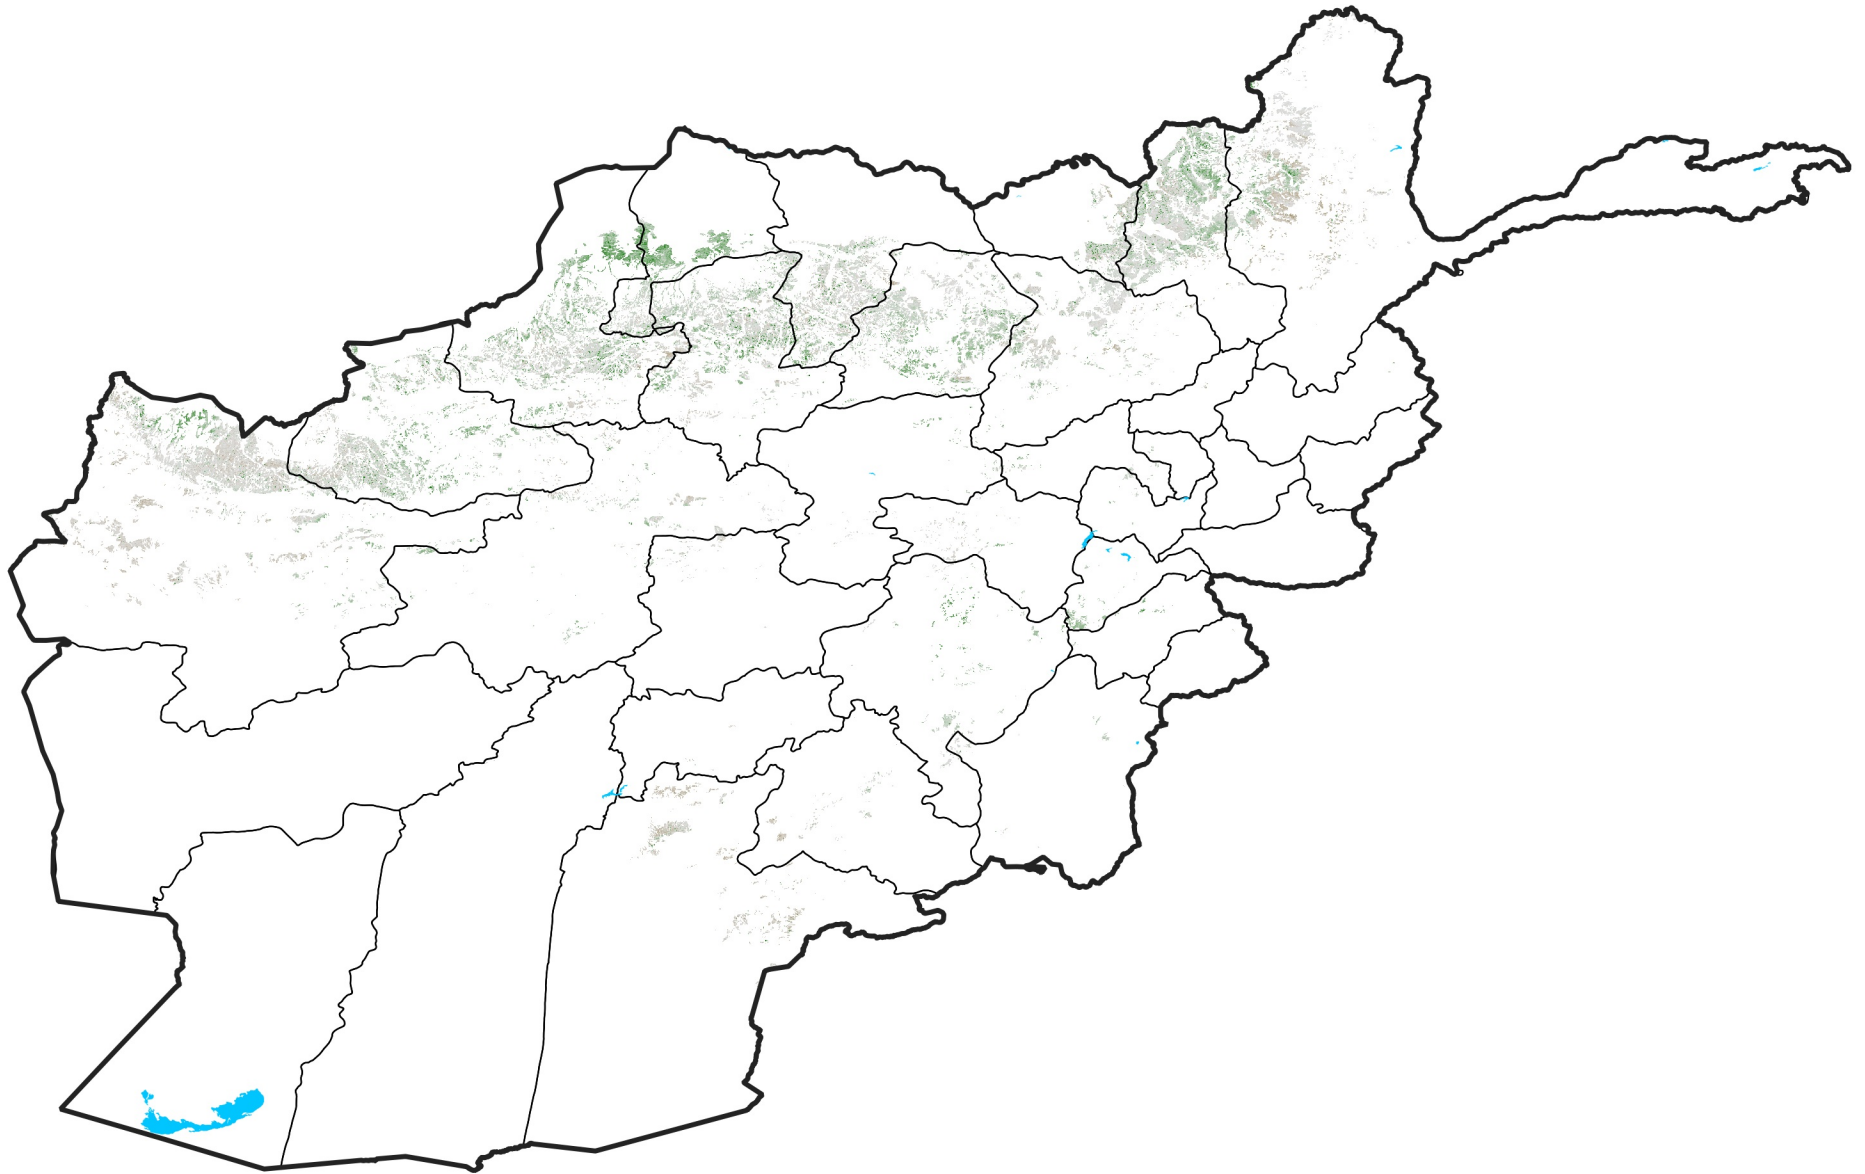

Afghanistan Rainfed Agricultural Areas

NDVI Anomaly

2015 minus Mean (2012 - 2021)

Period 07 / Jan 26 - Feb 05, 2015

NDVI Anomaly

Negative

No Difference

Positive