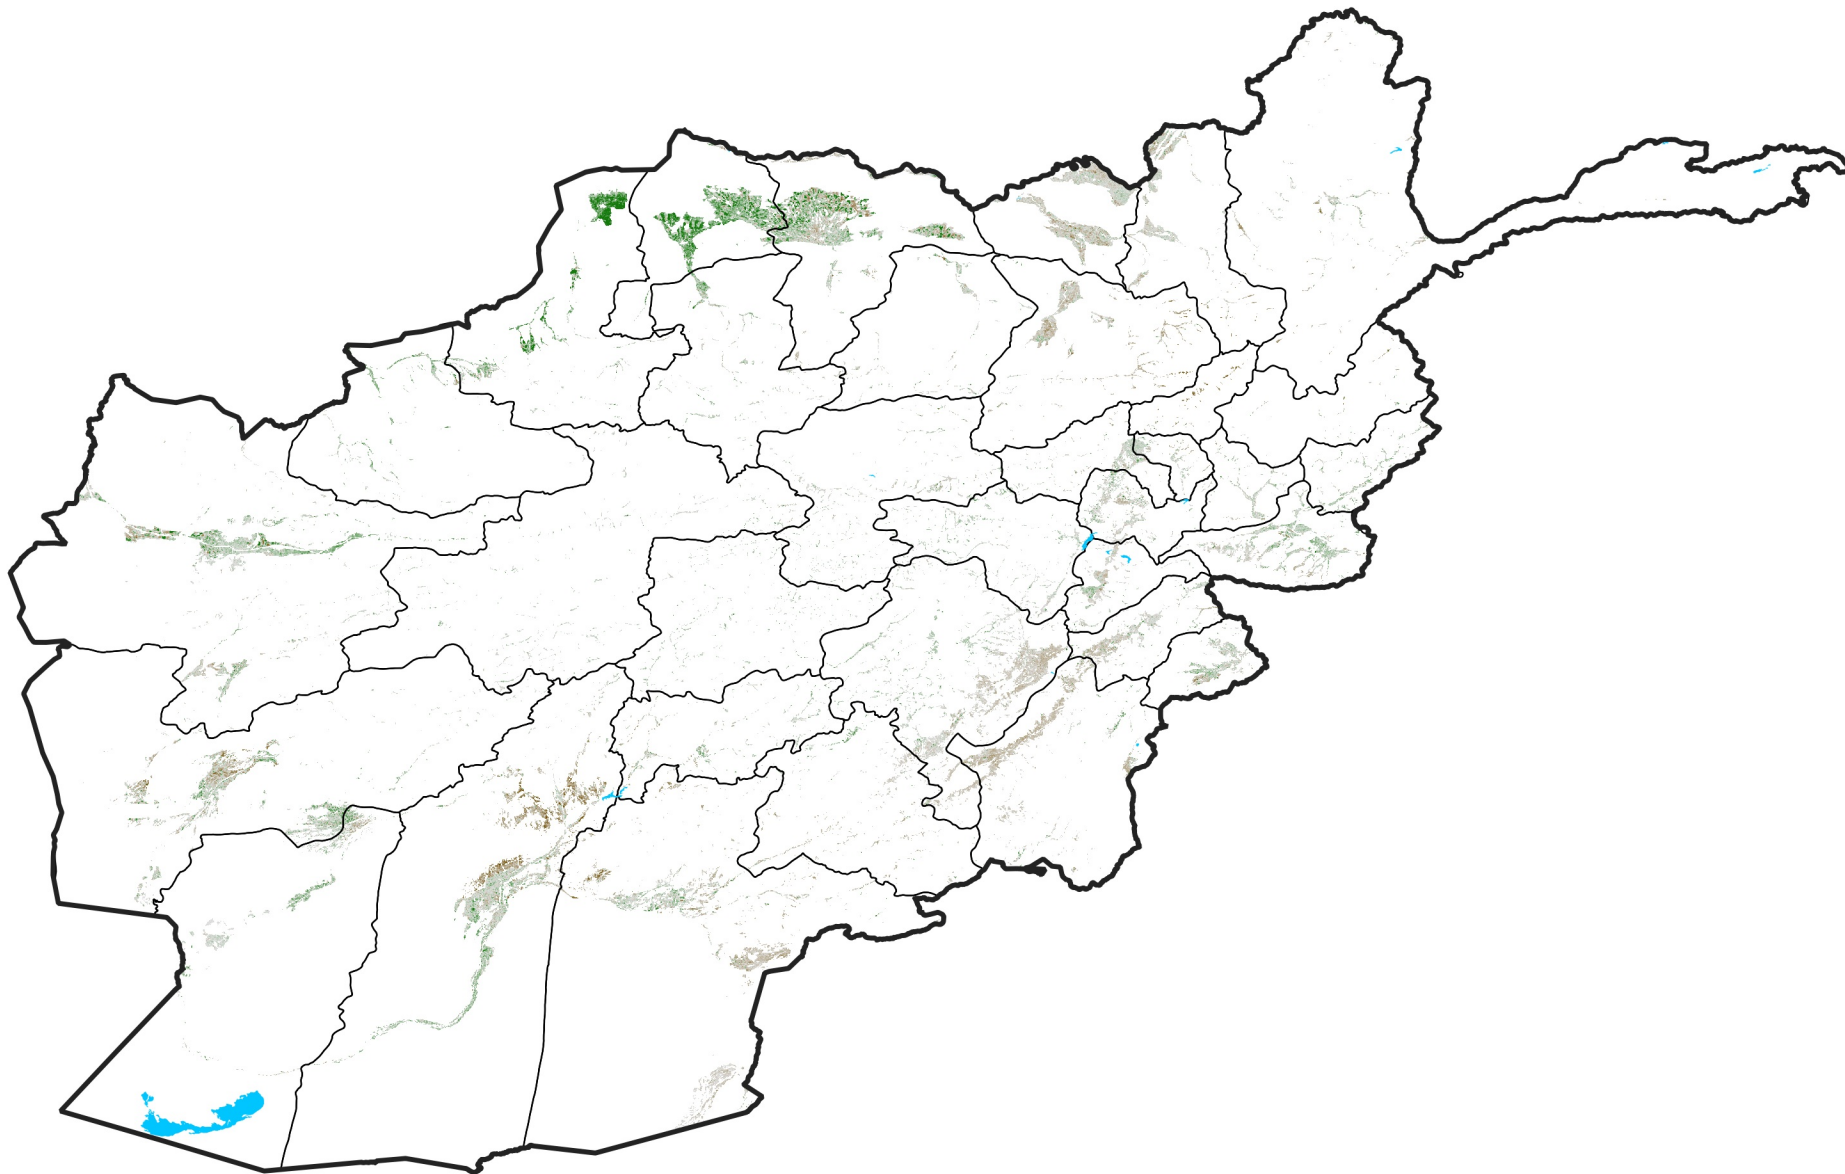

Afghanistan Irrigated Agricultural Areas

NDVI Anomaly

2015 minus Mean (2012 - 2021)

Period 18 / Mar 21 - 31, 2015

NDVI Anomaly

< -0.3 -0.2 -0.1 -0.05 0.05 0.1 0.2 >0.3

Negative

No Difference

Positive