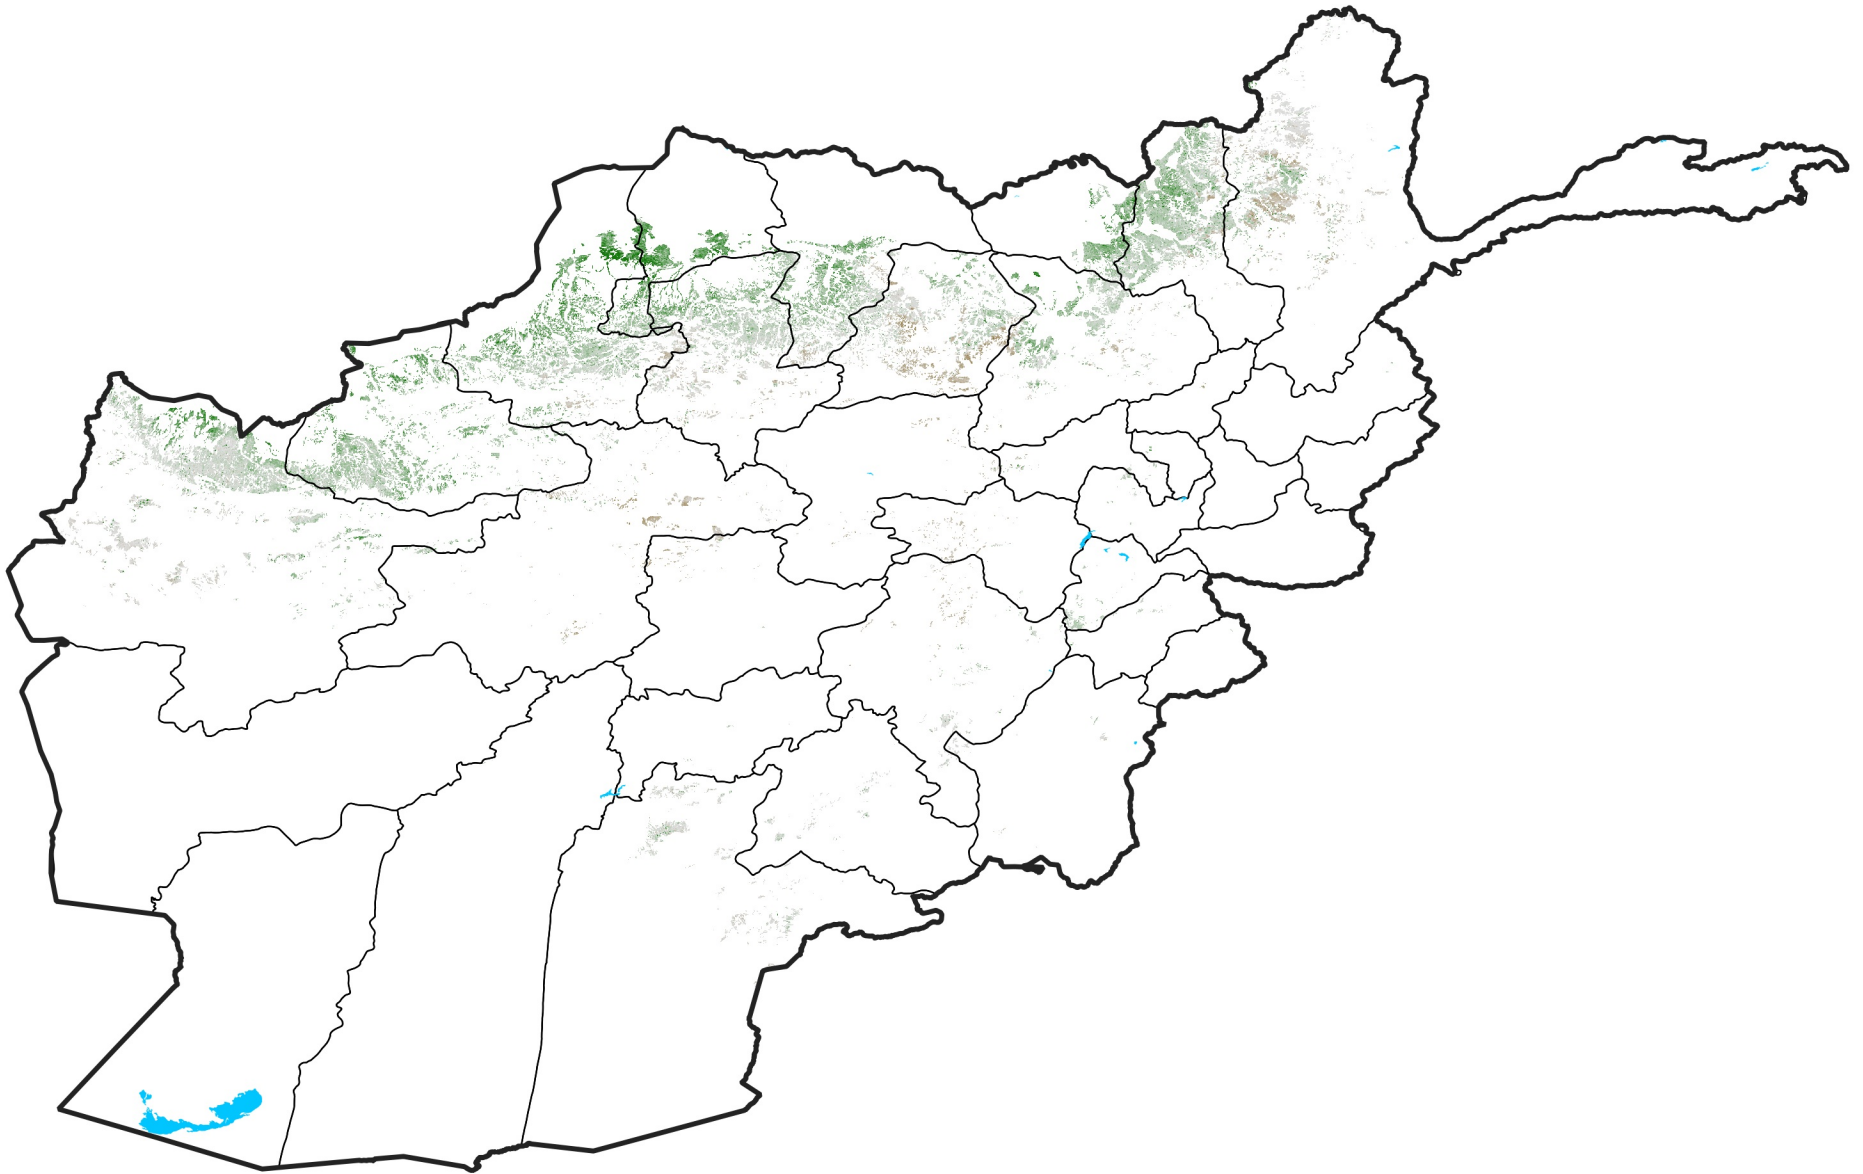

Afghanistan Rainfed Agricultural Areas

NDVI Anomaly

2016 minus Mean (2012 - 2021)

Period 05 / Jan 16 - 25, 2016

NDVI Anomaly

Negative

No Difference

Positive