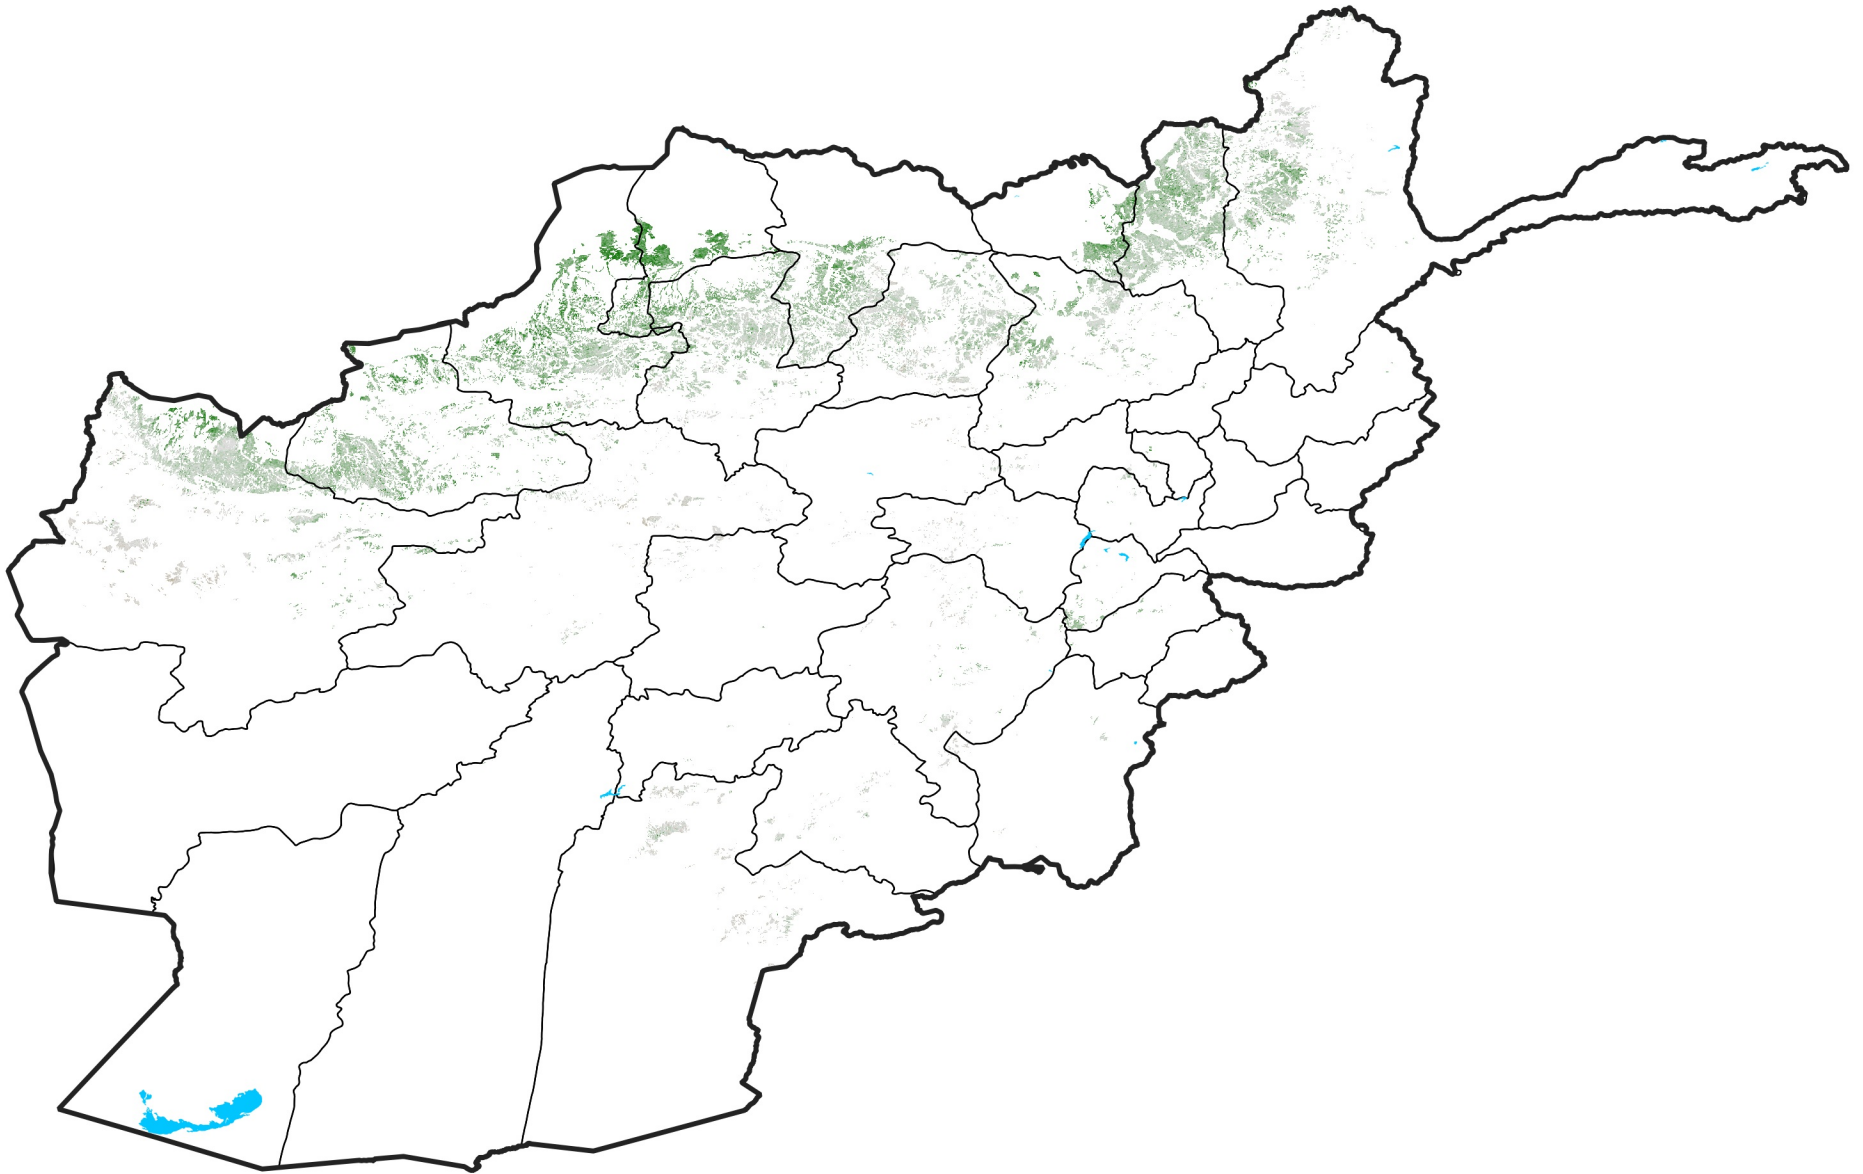

Afghanistan Rainfed Agricultural Areas

NDVI Anomaly

2016 minus Mean (2012 - 2021)

Period 09 / Feb 06 - 15, 2016

NDVI Anomaly

< -0.3 -0.2 -0.1 -0.05 0.05 0.1 0.2 >0.3

Negative

No Difference

Positive