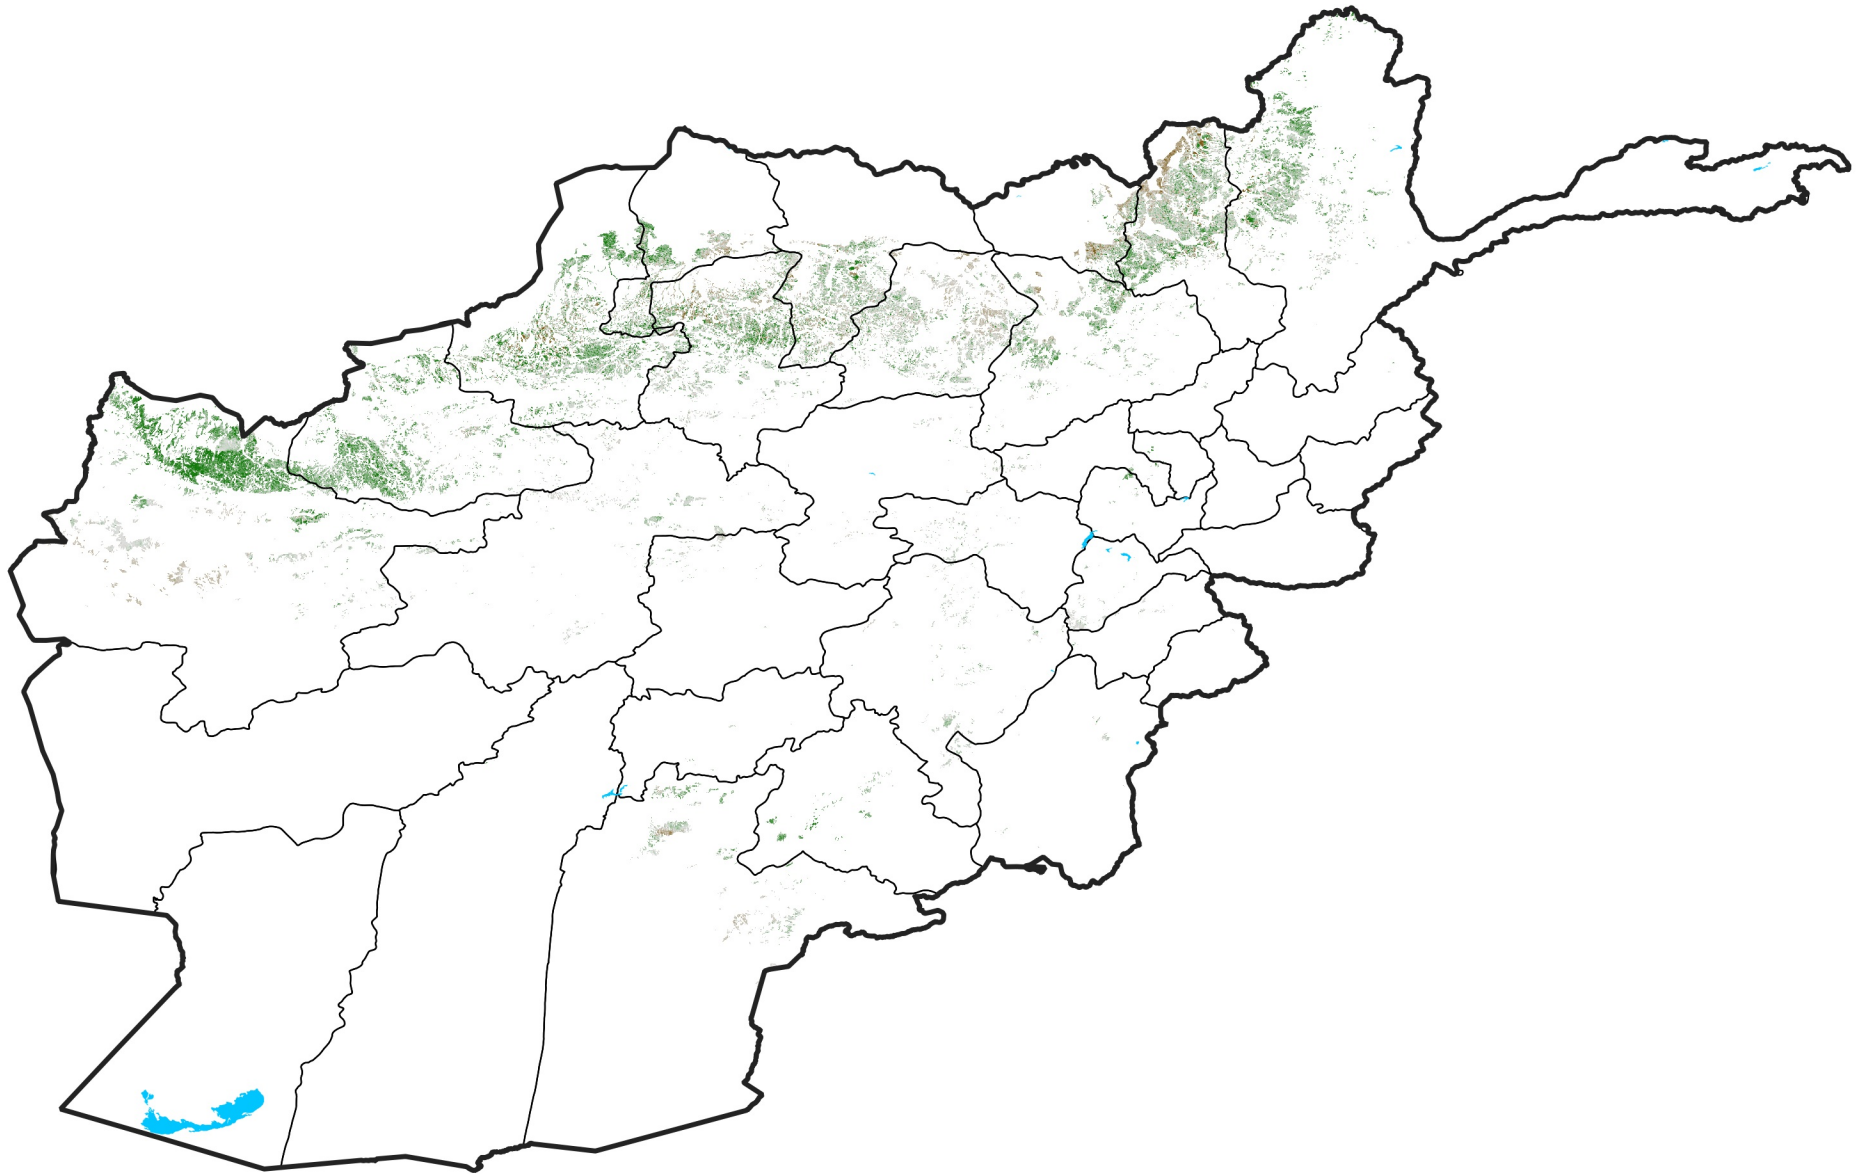

Afghanistan Rainfed Agricultural Areas

NDVI Anomaly

2016 minus Mean (2012 - 2021)

Period 24 / Apr 21 - 30, 2016

NDVI Anomaly

Negative

No Difference

Positive