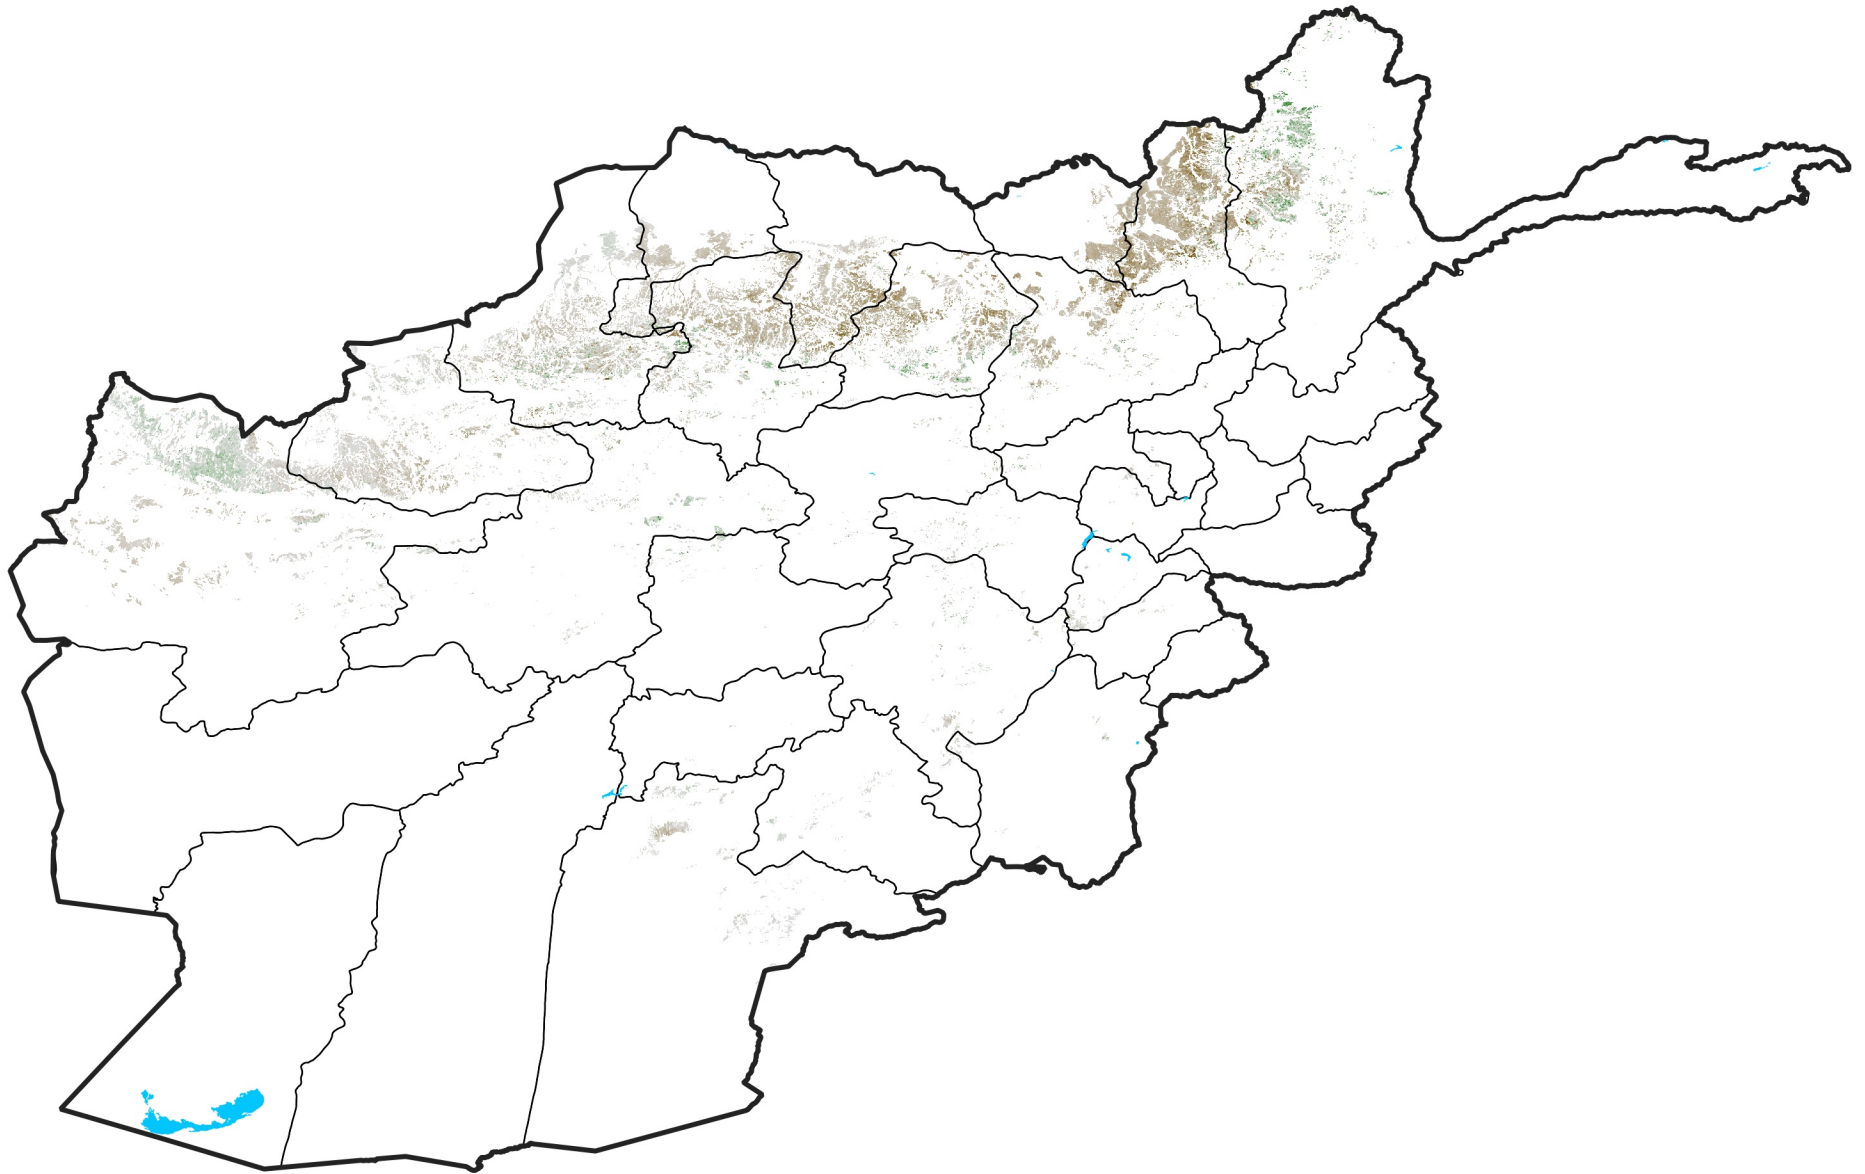

Afghanistan Rainfed Agricultural Areas

NDVI Anomaly

2016 minus Mean (2012 - 2021)

Period 32 / Jun 01 - 10, 2016

NDVI Anomaly

Negative

No Difference

Positive