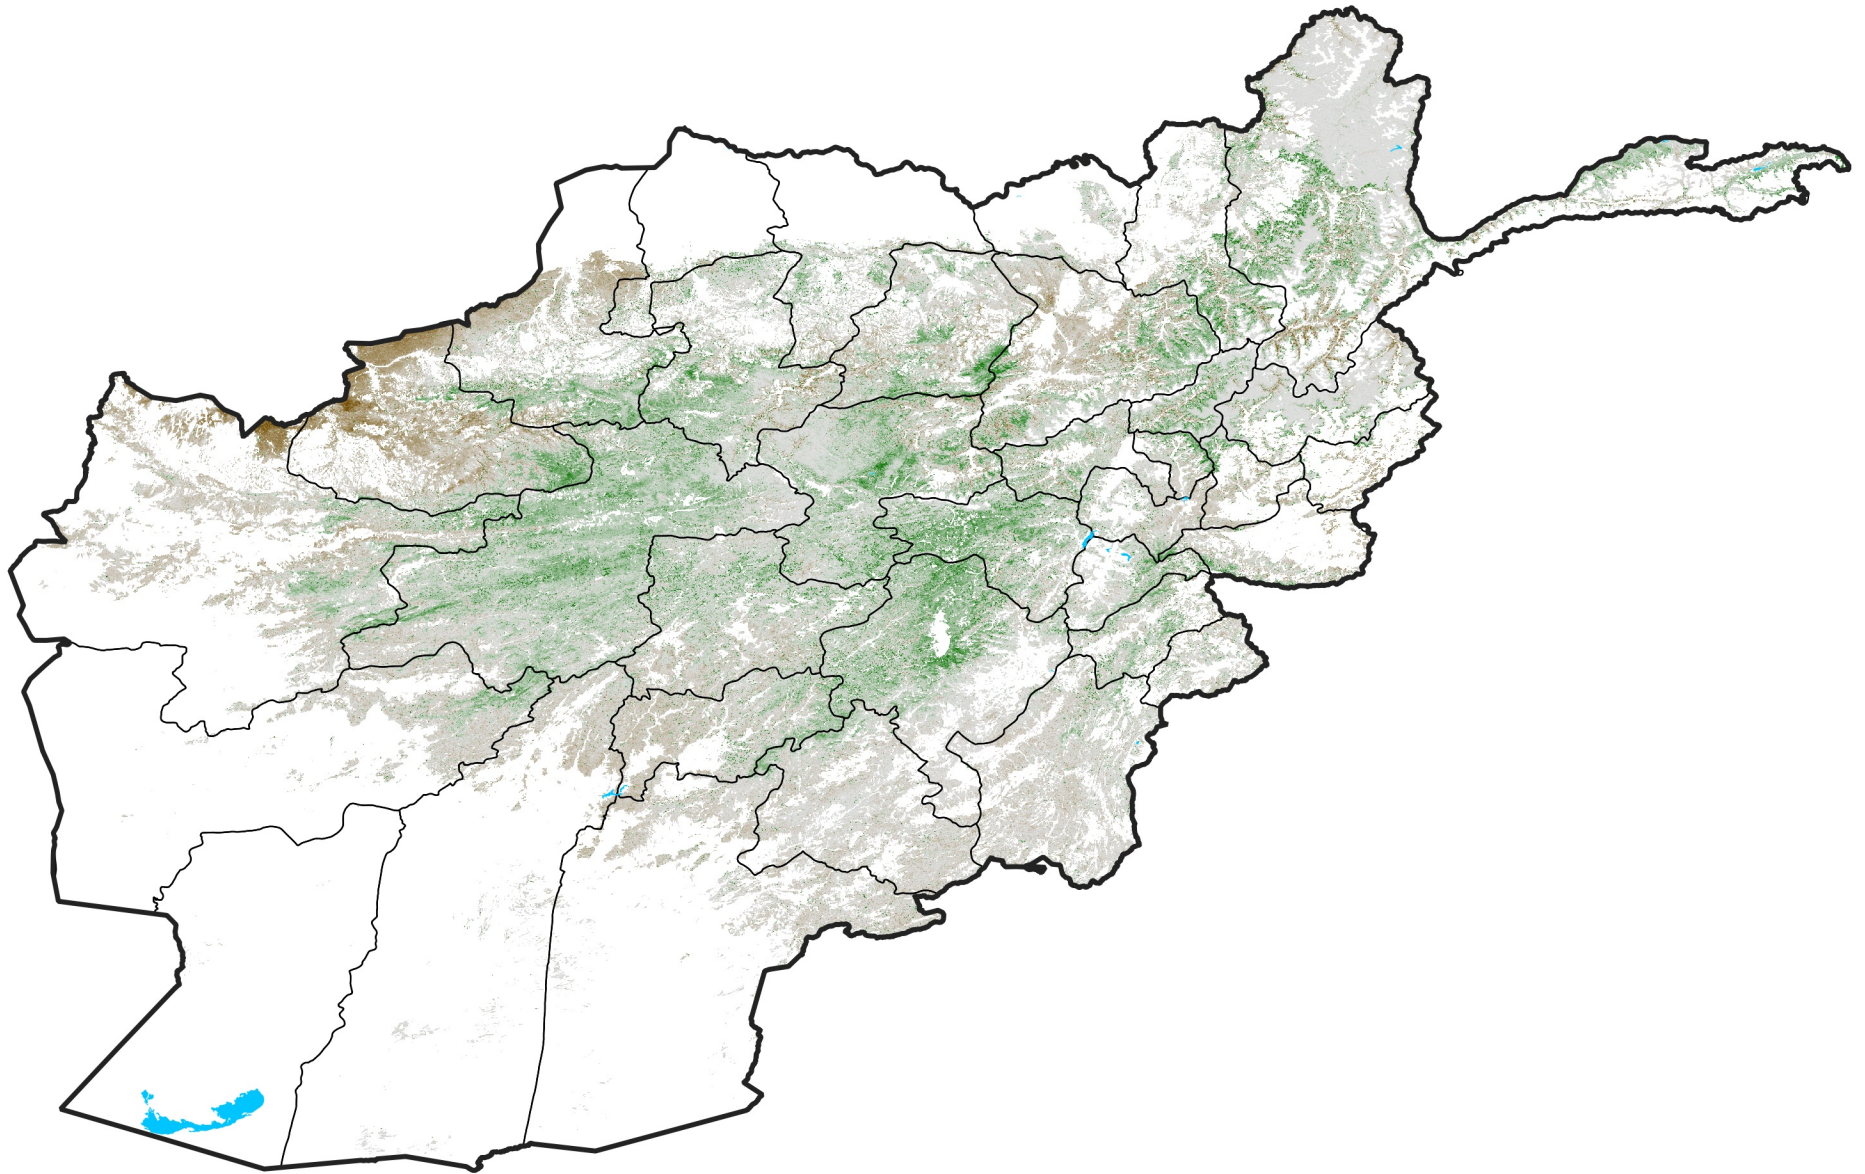

Afghanistan Rangeland Agricultural Areas

NDVI Anomaly

2017 minus Mean (2012 - 2021)

Period 03 / Jan 06 - 15, 2017

NDVI Anomaly

< -0.3 -0.2 -0.1 -0.05 0.05 0.1 0.2 >0.3

Negative

No Difference

Positive