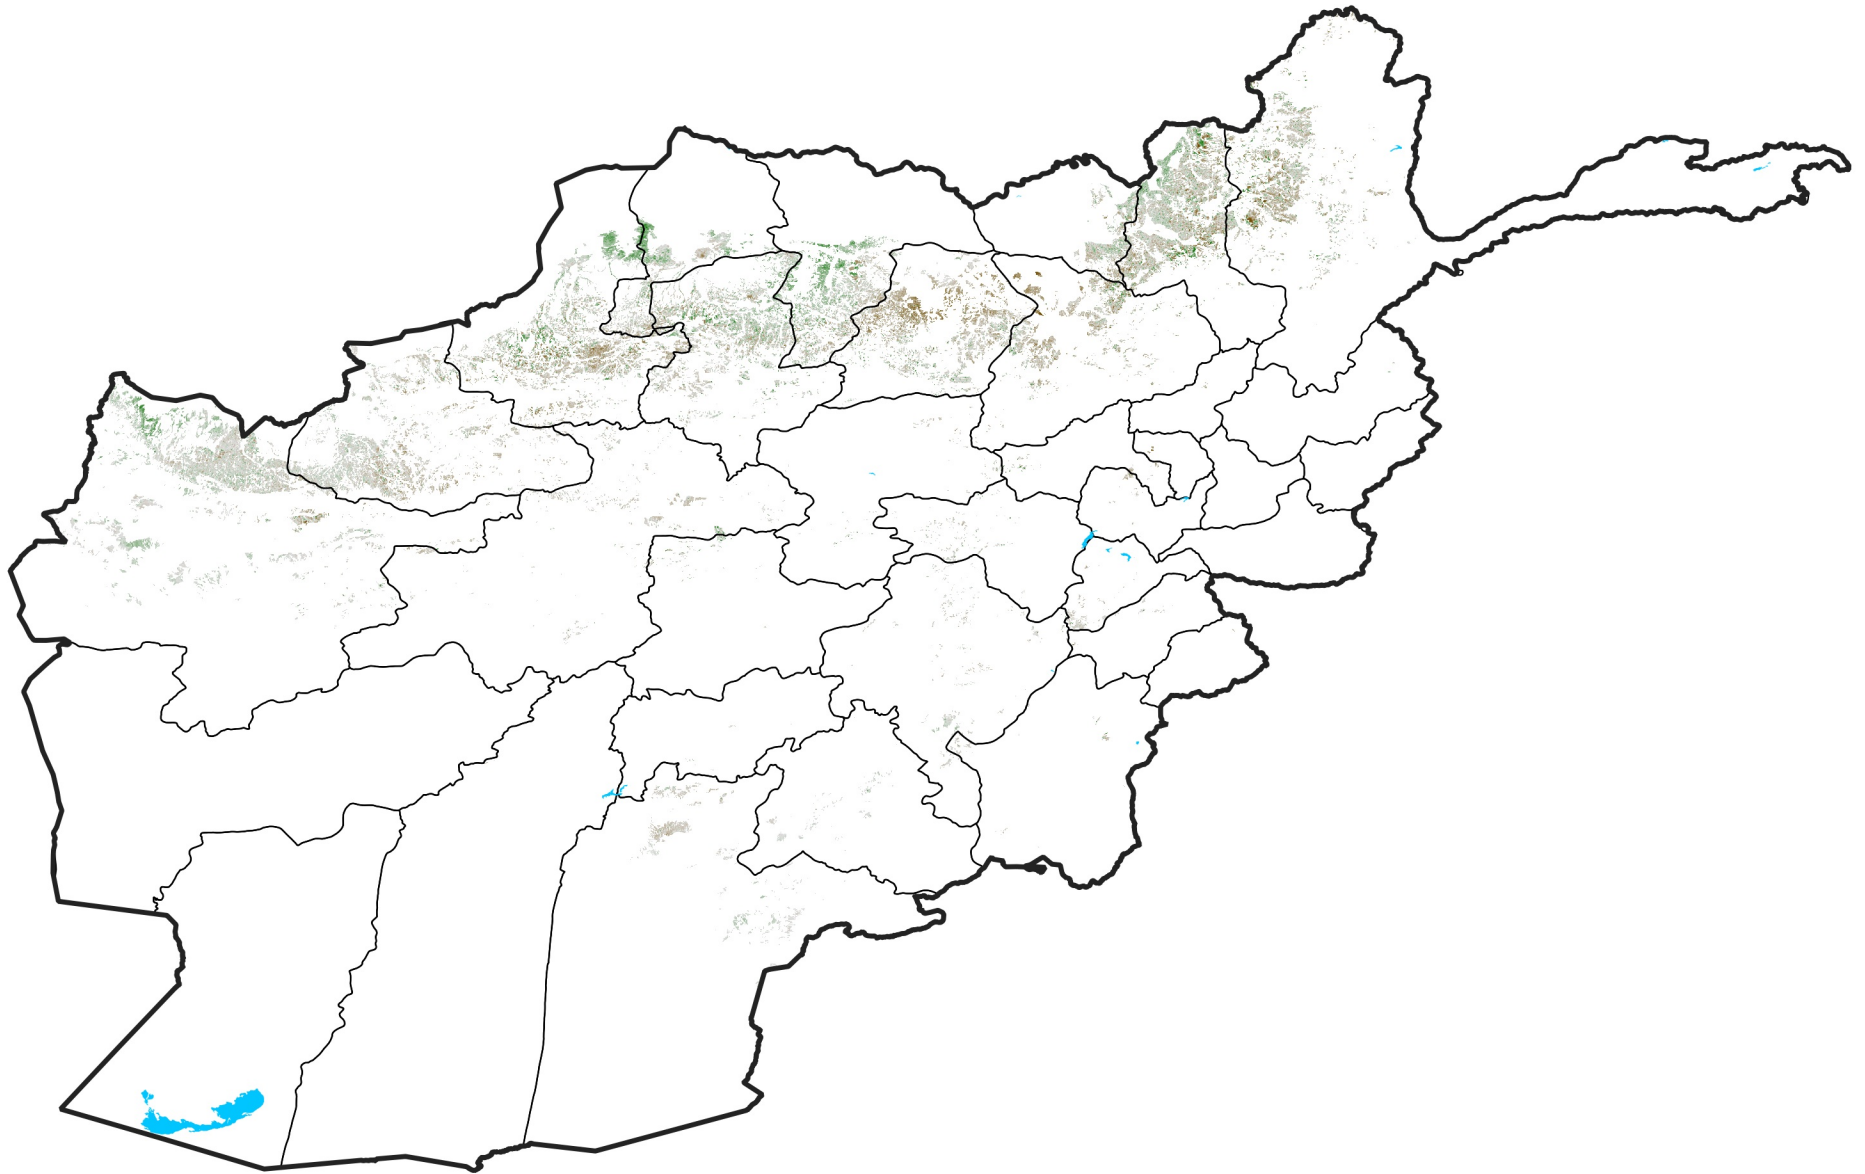

Afghanistan Rainfed Agricultural Areas

NDVI Anomaly

2017 minus Mean (2012 - 2021)

Period 28 / May 11 - 20, 2017

NDVI Anomaly

Negative

No Difference

Positive