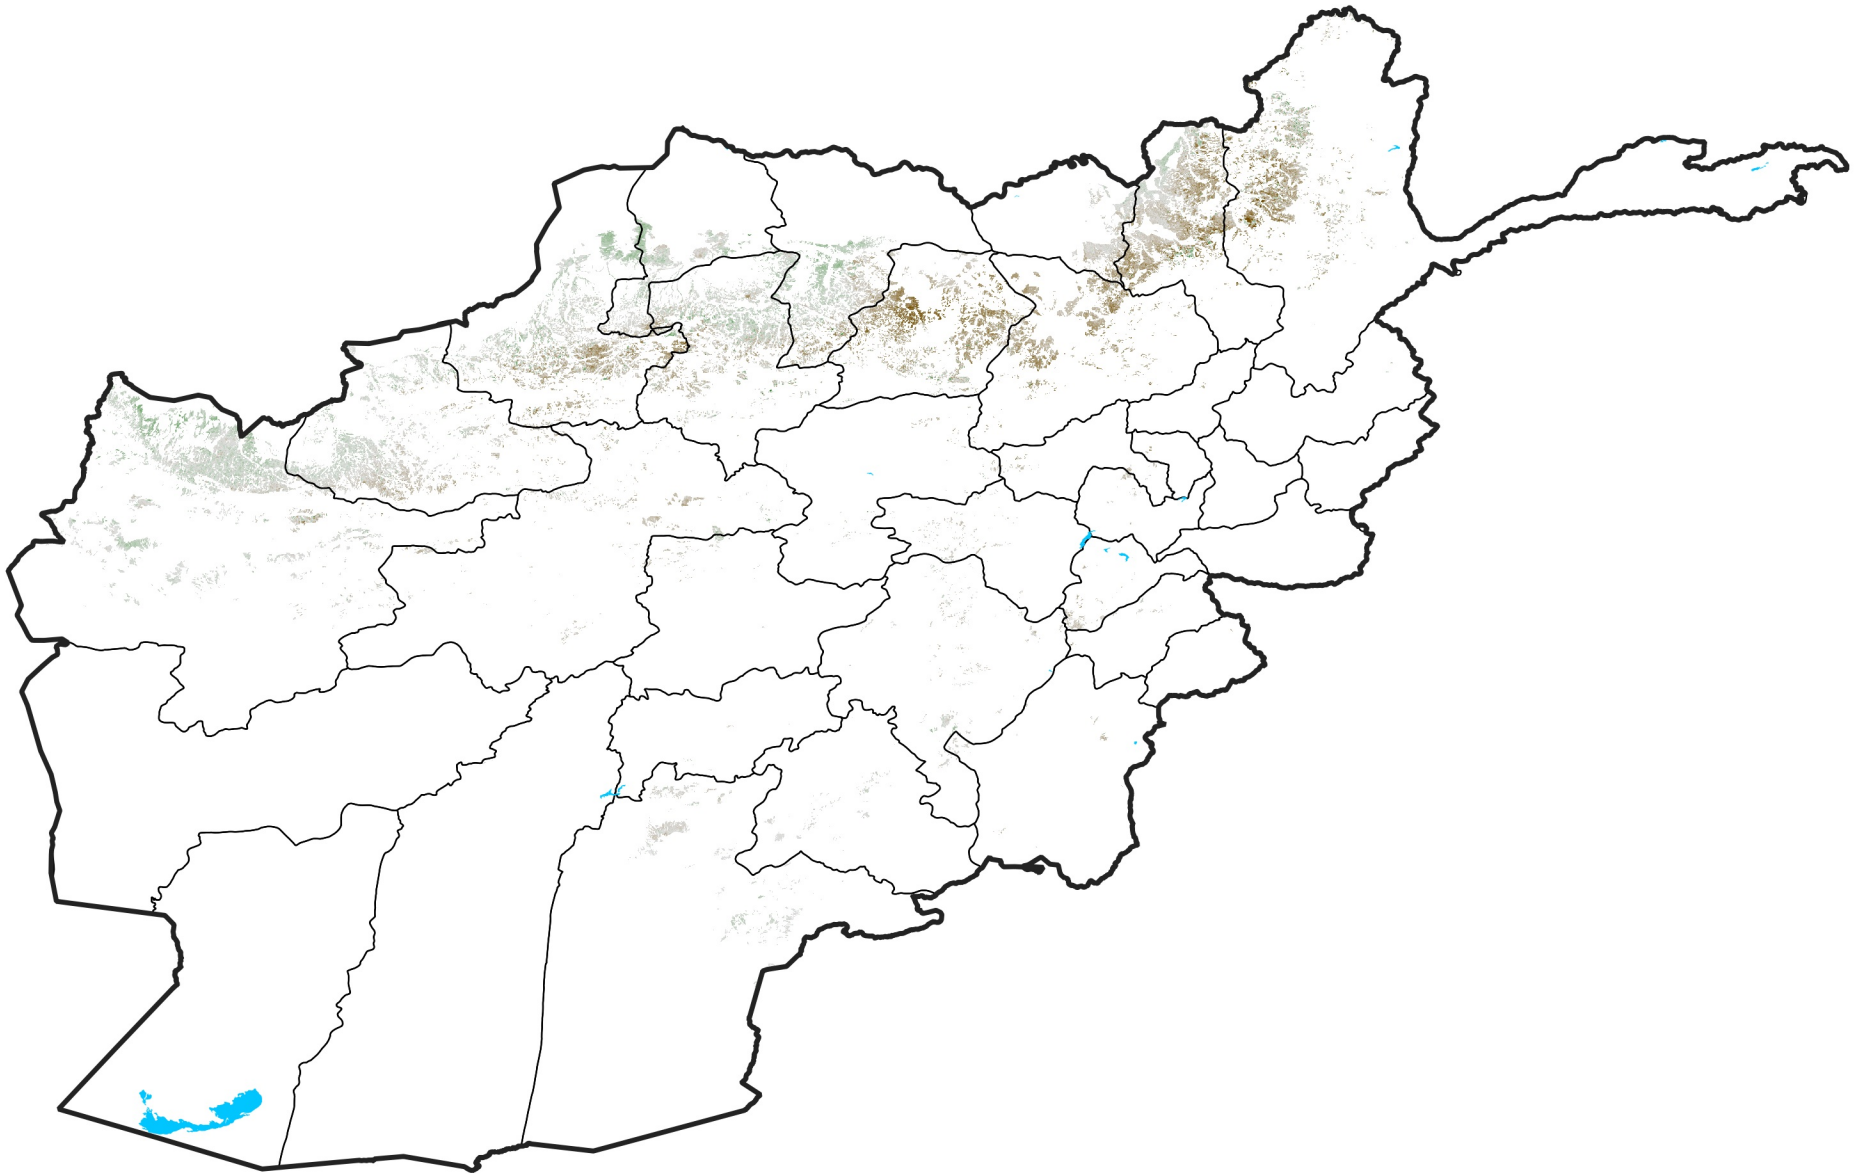

Afghanistan Rainfed Agricultural Areas

NDVI Anomaly

2017 minus Mean (2012 - 2021)

Period 32 / Jun 01 - 10, 2017

NDVI Anomaly

Negative

No Difference

Positive