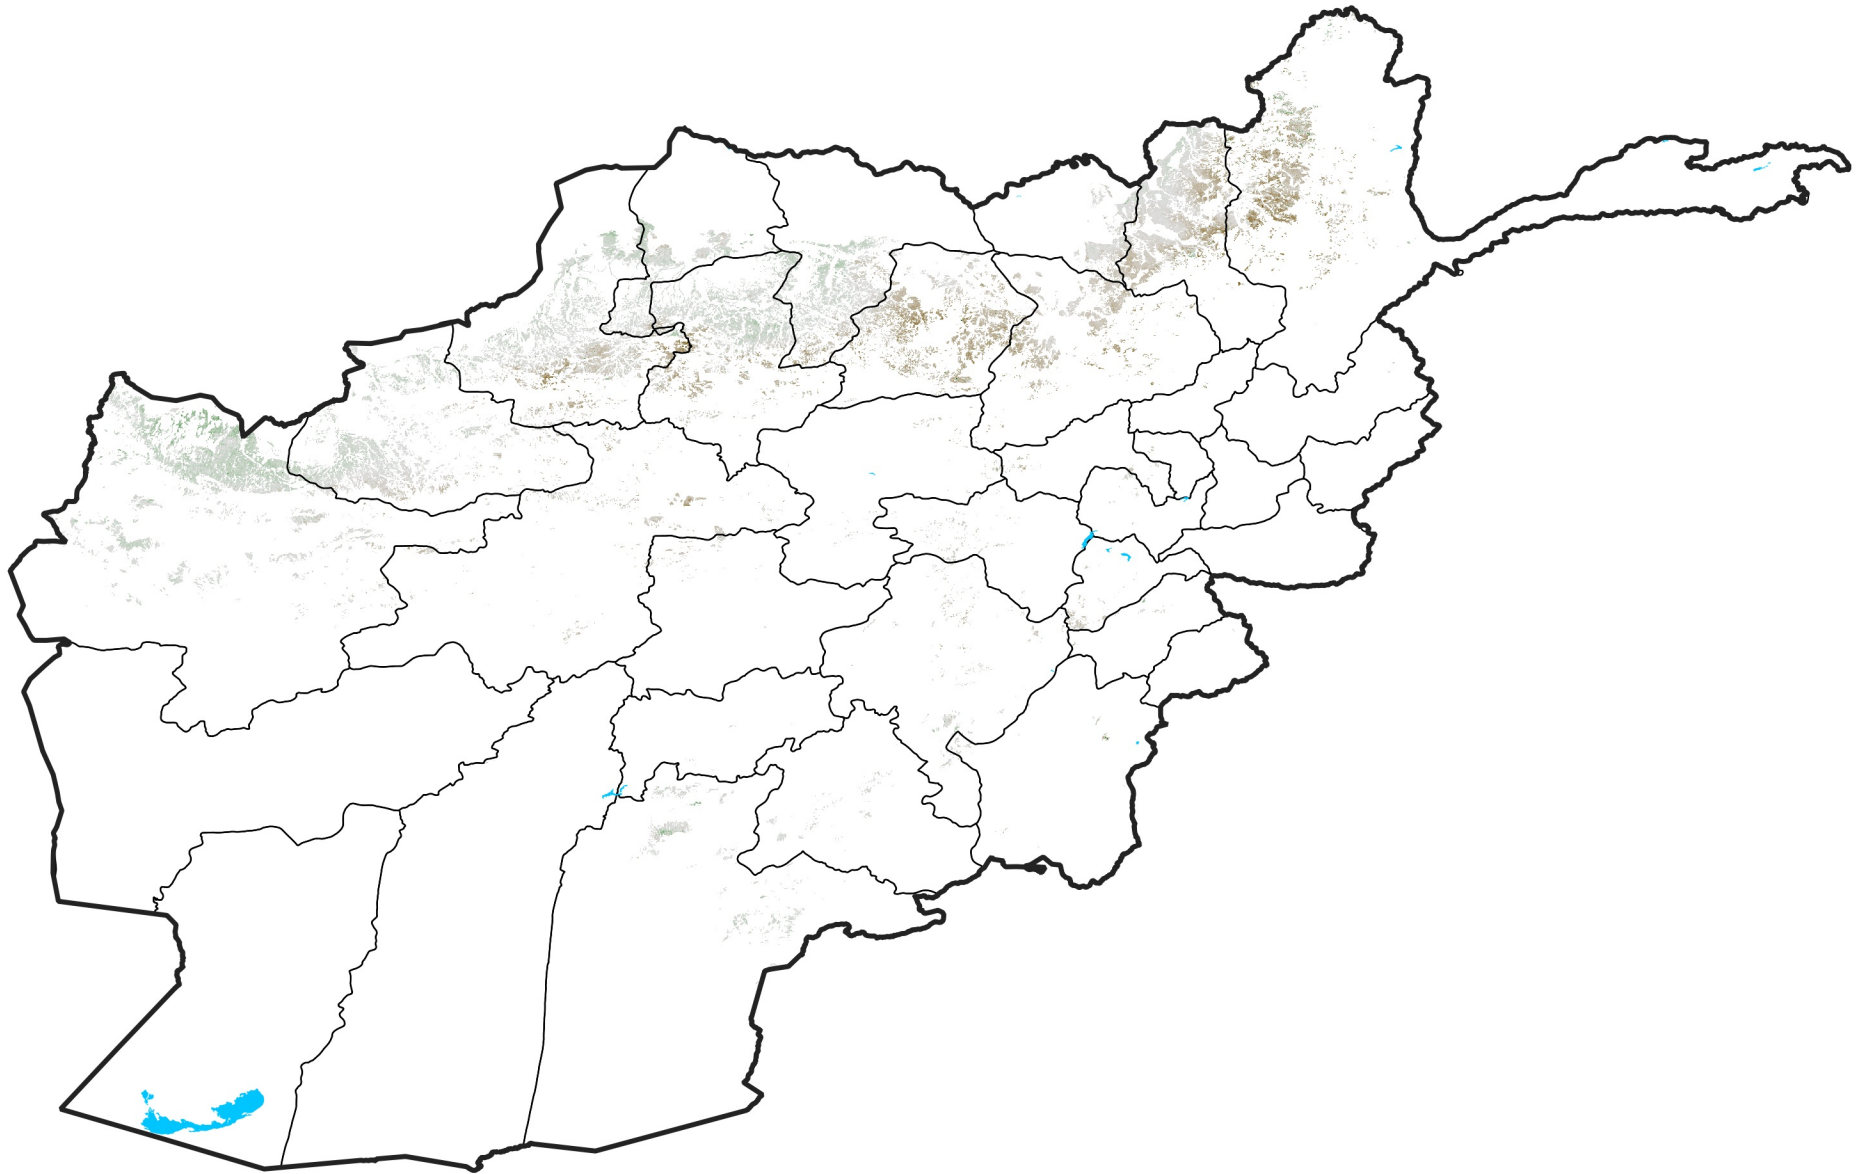

Afghanistan Rainfed Agricultural Areas

NDVI Anomaly

2017 minus Mean (2012 - 2021)

Period 37 / Jun 26 - Jul 05, 2017

NDVI Anomaly

< -0.3 -0.2 -0.1 -0.05 0.05 0.1 0.2 > 0.3

Negative

No Difference

Positive