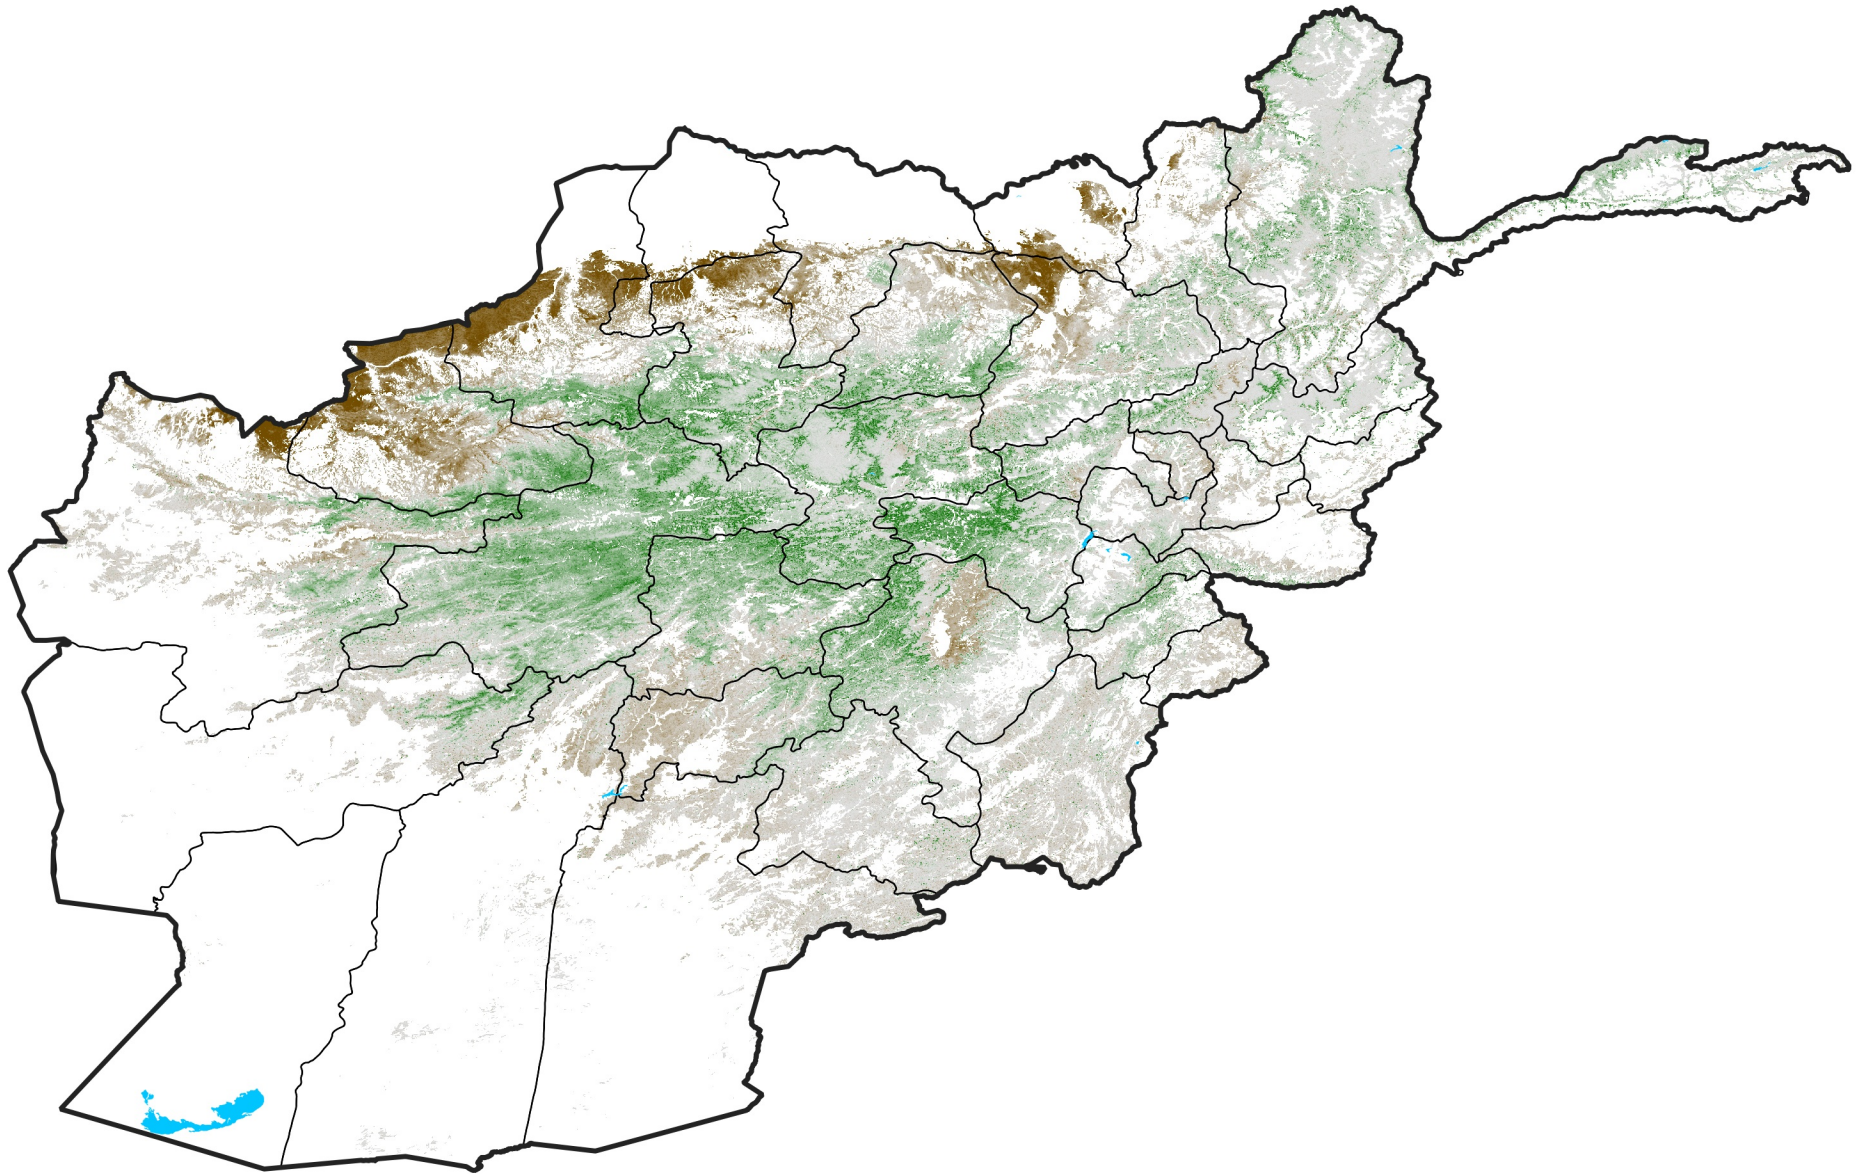

Afghanistan Rangeland Agricultural Areas

NDVI Anomaly

2018 minus Mean (2012 - 2021)

Period 03 / Jan 06 - 15, 2018

NDVI Anomaly

< -0.3 -0.2 -0.1 -0.05 0.05 0.1 0.2 >0.3

Negative

No Difference

Positive