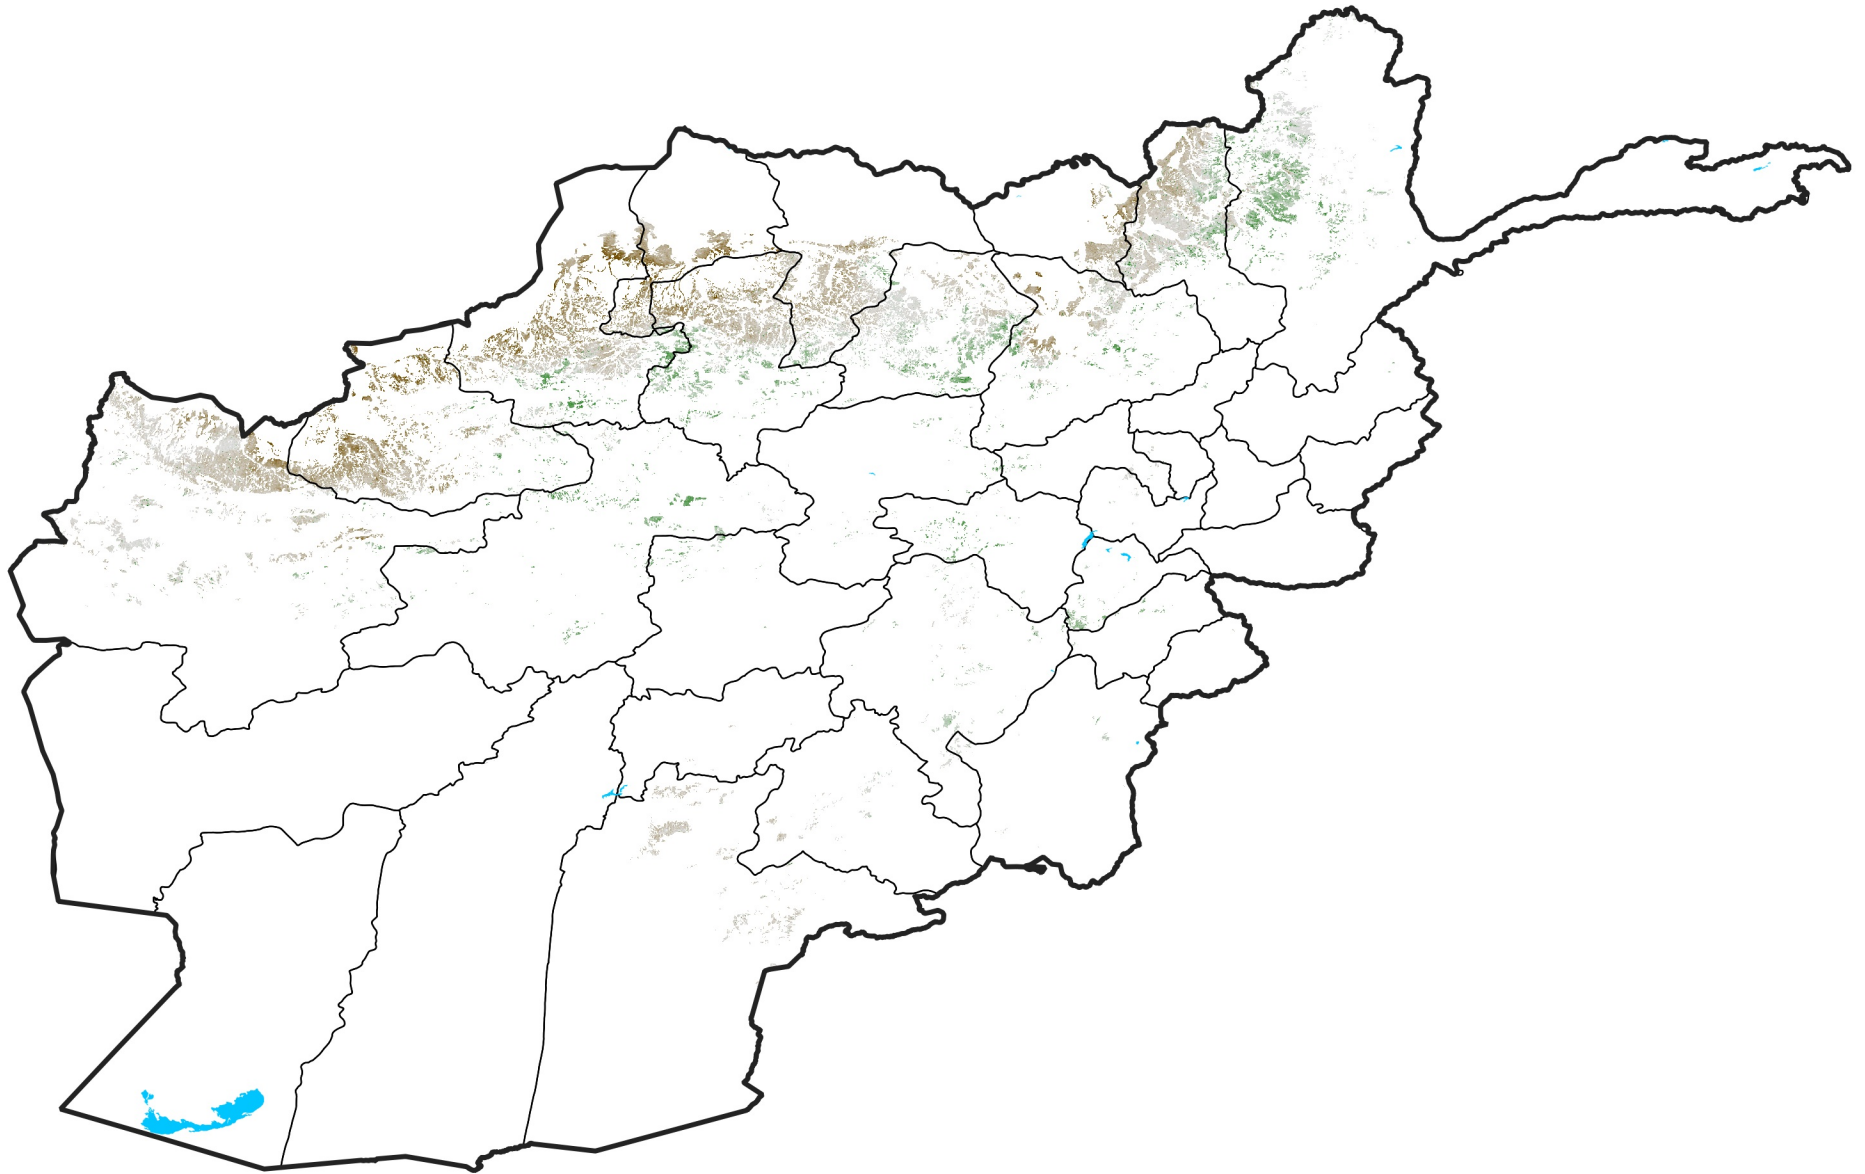

Afghanistan Rainfed Agricultural Areas

NDVI Anomaly

2018 minus Mean (2012 - 2021)

Period 10 / Feb 11 - 20, 2018

NDVI Anomaly

Negative

No Difference

Positive