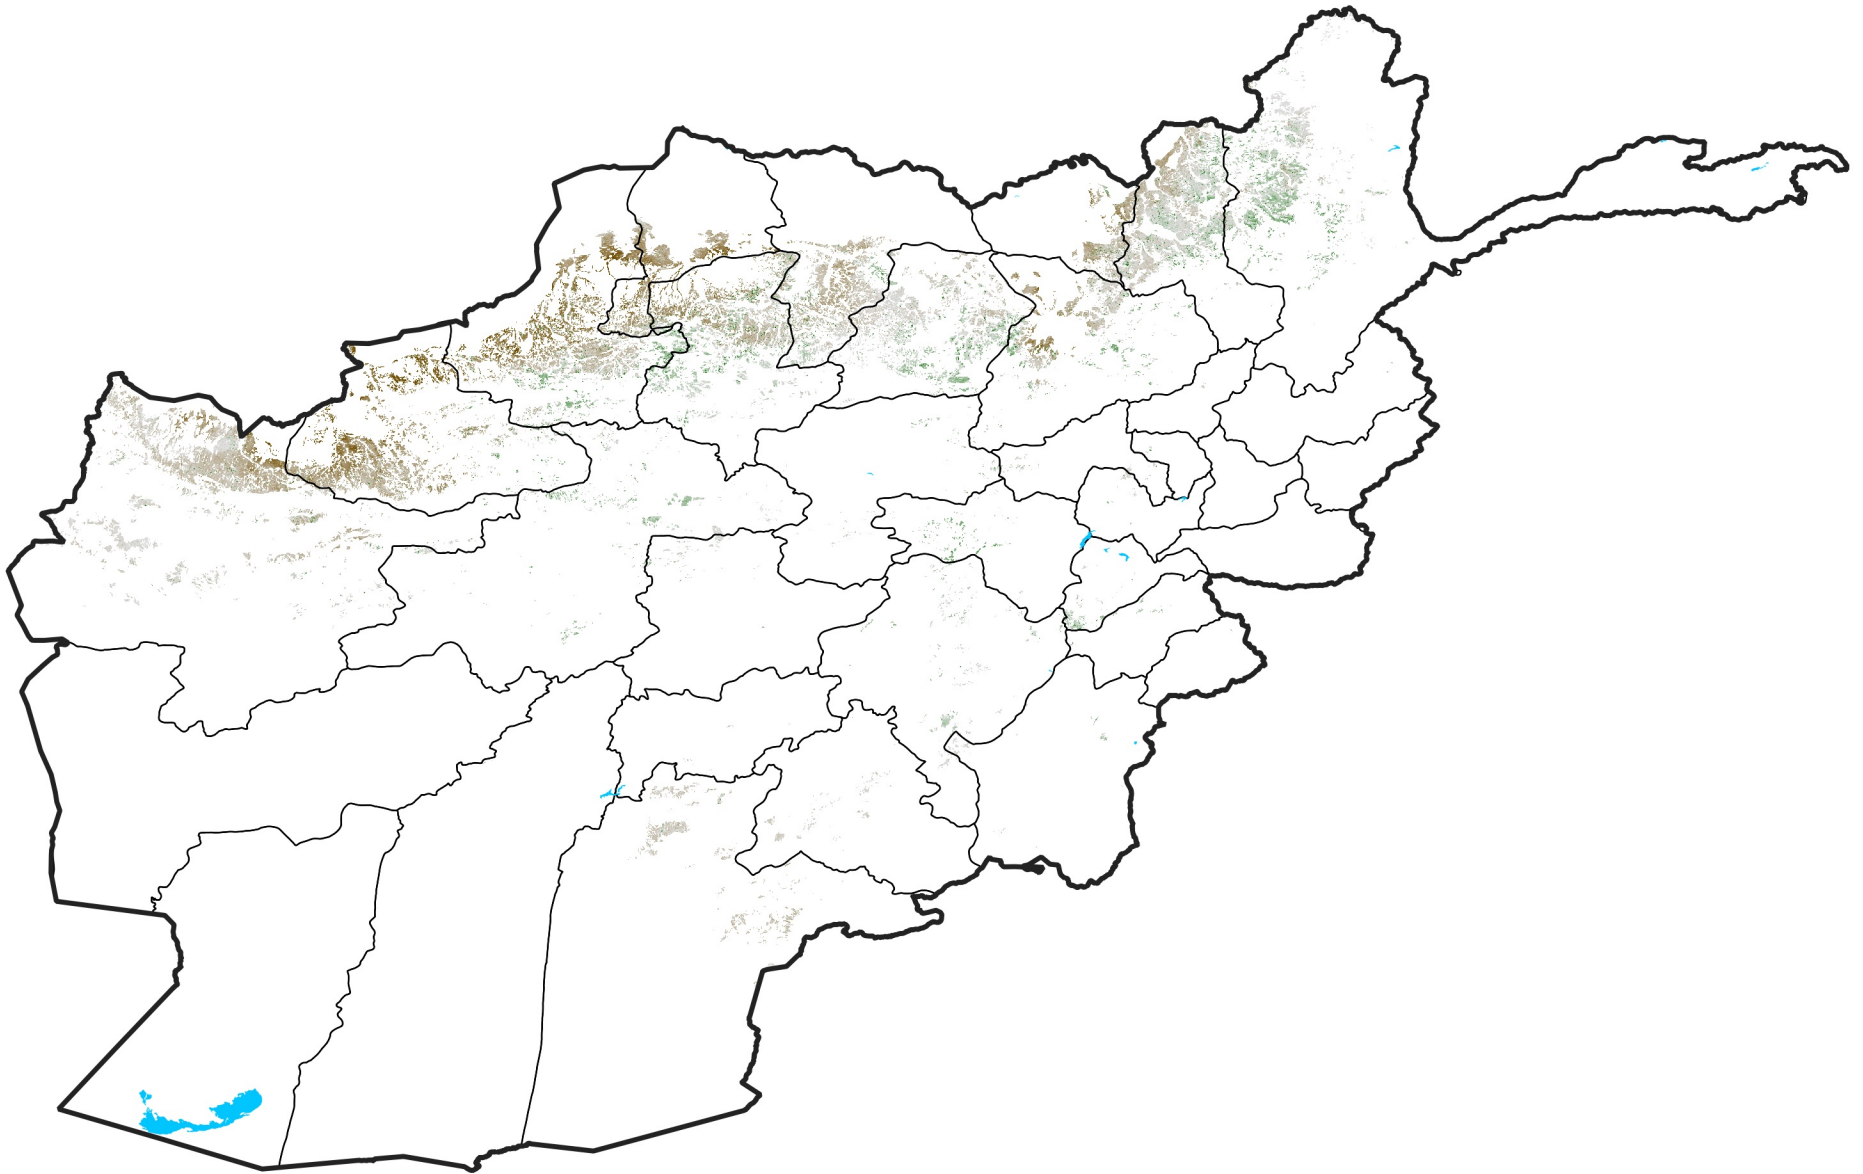

Afghanistan Rainfed Agricultural Areas

NDVI Anomaly

2018 minus Mean (2012 - 2021)

Period 14 / Mar 01 - 10, 2018

NDVI Anomaly

Negative

No Difference

Positive