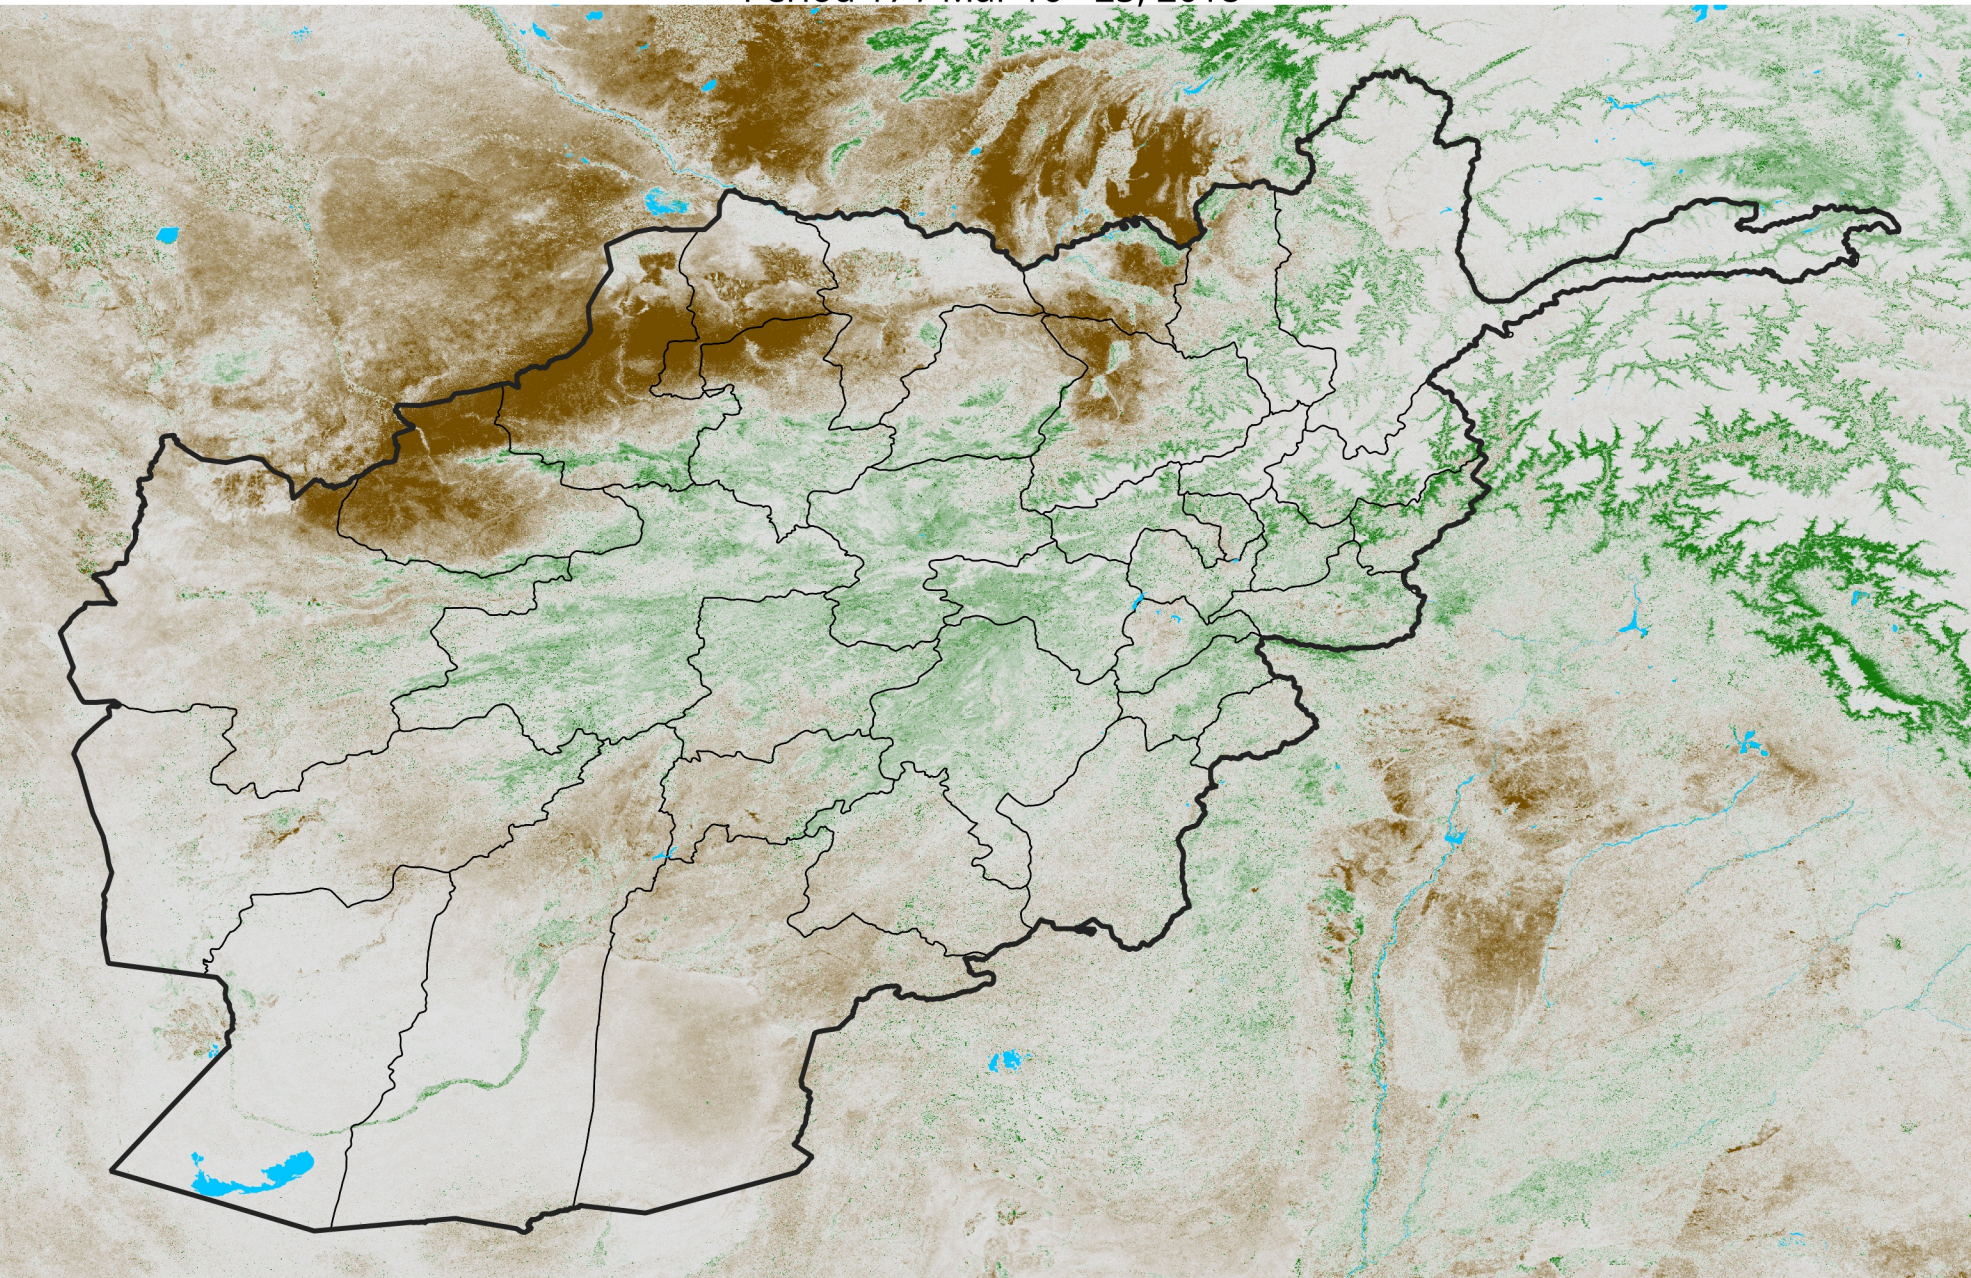

Afghanistan

NDVI Anomaly

2018 minus Mean (2012 - 2021)

Period 17 / Mar 16 - 25, 2018

NDVI Anomaly

< -0.3 -0.2 -0.1 -0.05 0.05 0.1 0.2 >0.3

Negative

No Difference