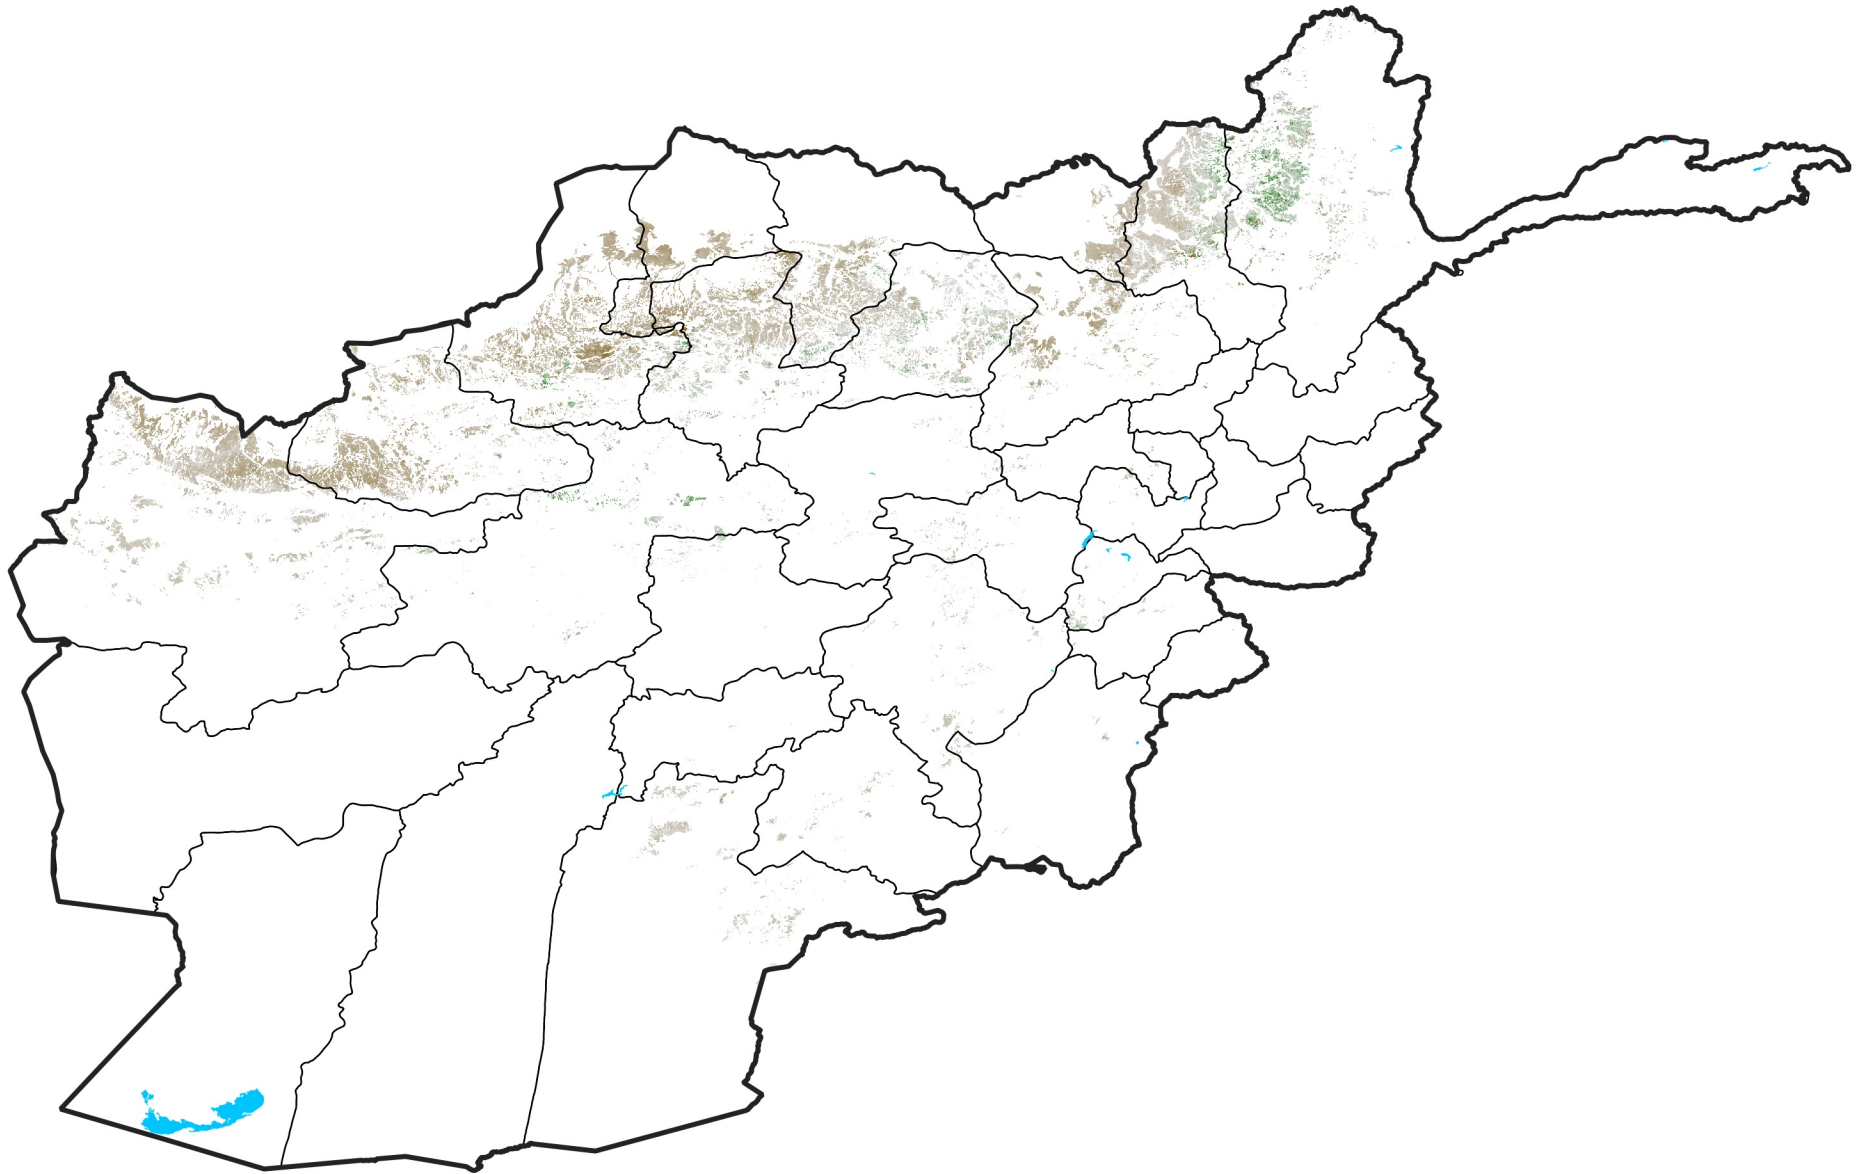

Afghanistan Rainfed Agricultural Areas

NDVI Anomaly

2018 minus Mean (2012 - 2021)

Period 35 / Jun 16 - 25, 2018

NDVI Anomaly

Negative

No Difference

Positive