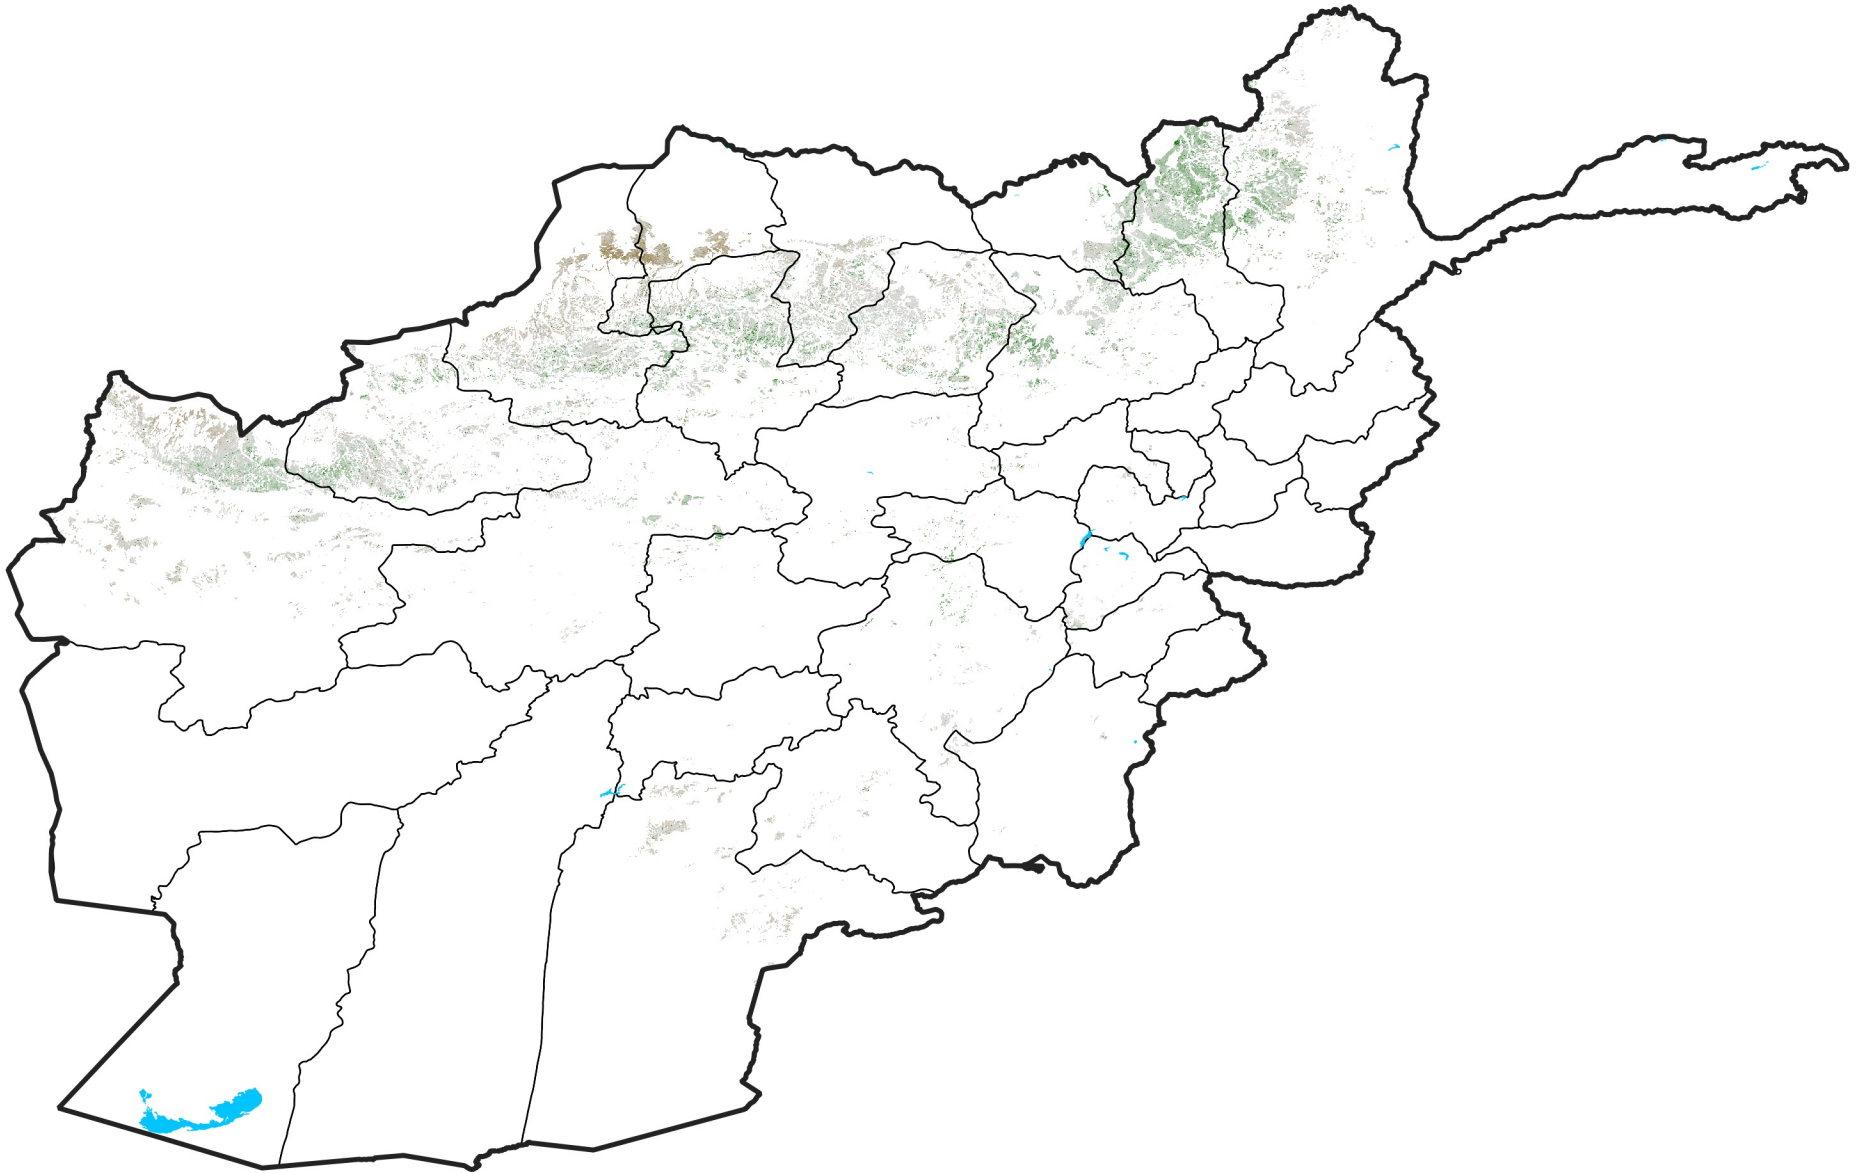

Afghanistan Rainfed Agricultural Areas

NDVI Anomaly

2018 minus Mean (2012 - 2021)

Period 72 / Dec 21 - 31, 2018

NDVI Anomaly

Negative

No Difference

Positive