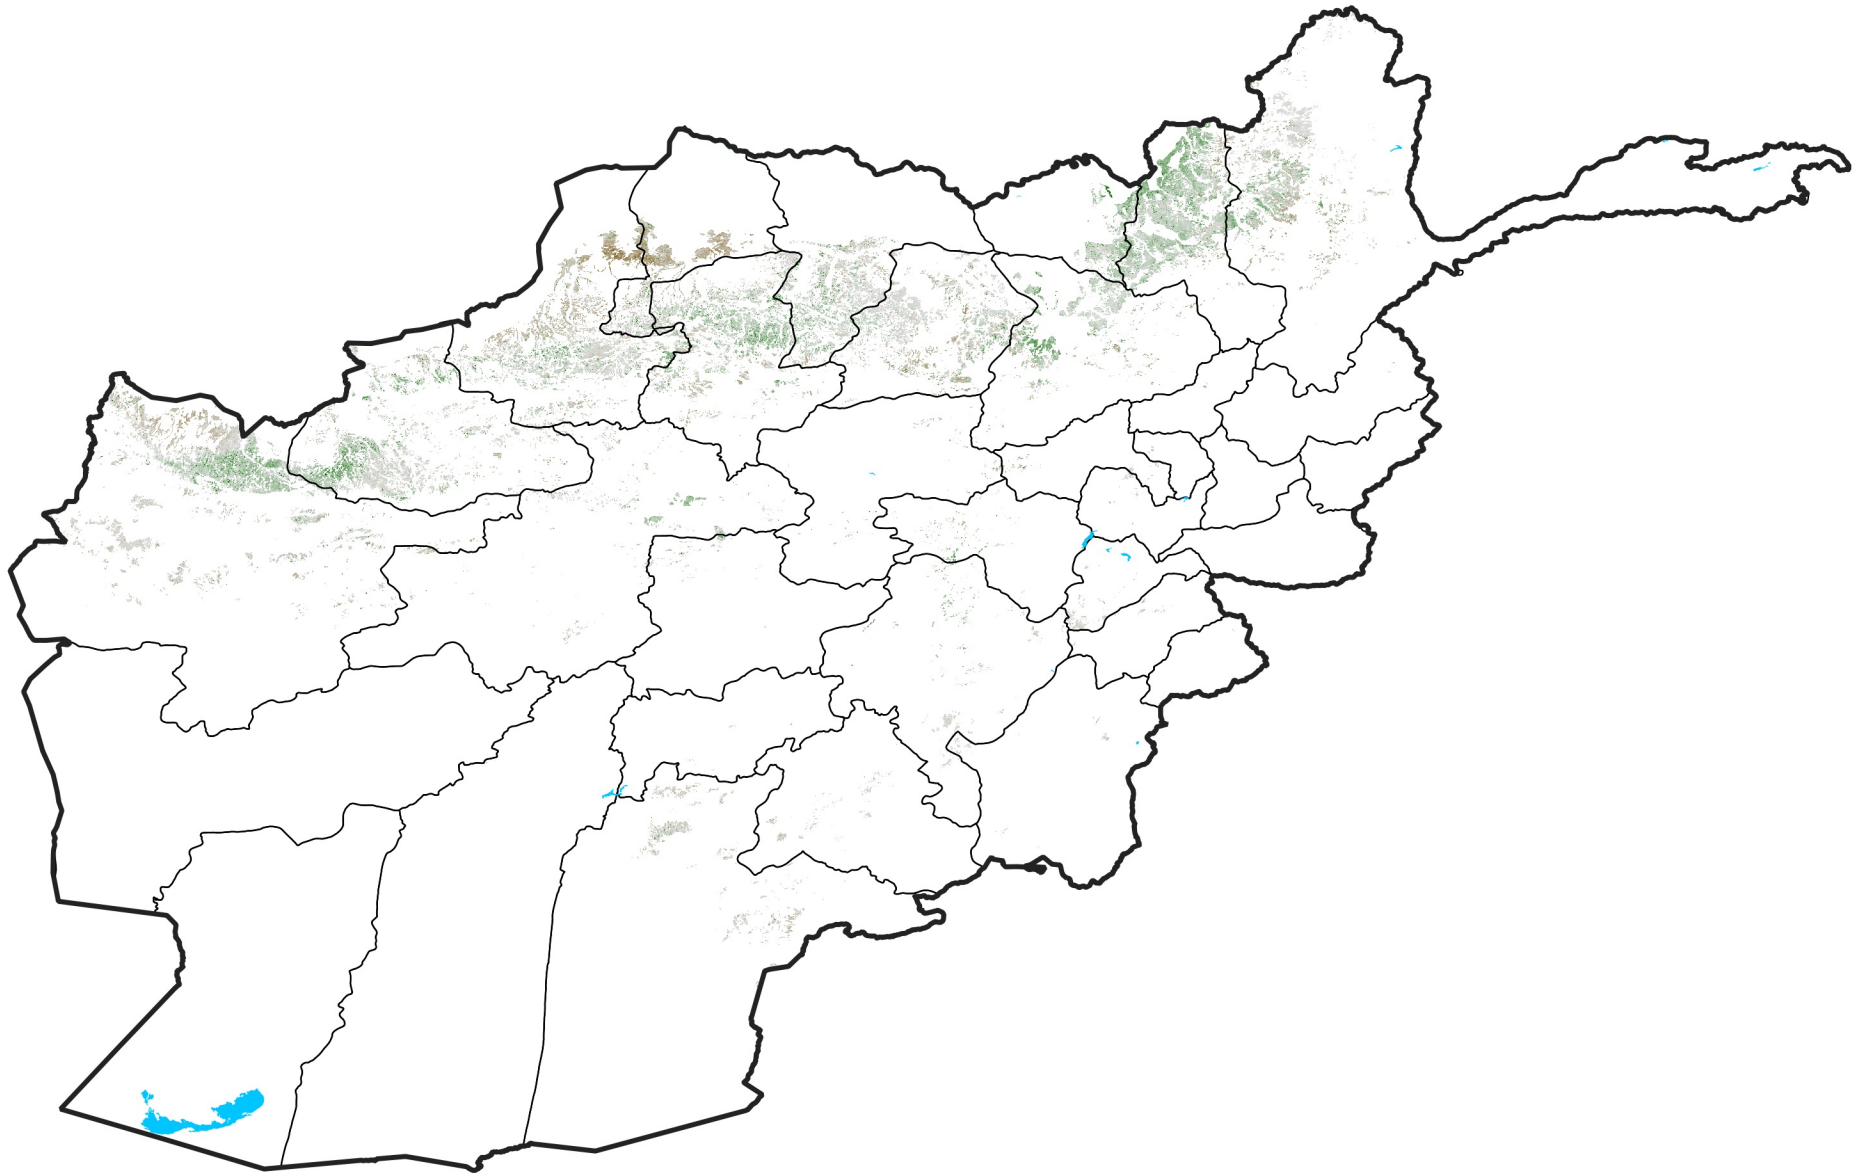

Afghanistan Rainfed Agricultural Areas

NDVI Anomaly

2019 minus Mean (2012 - 2021)

Period 04 / Jan 11 - 20, 2019

NDVI Anomaly

Negative

No Difference

Positive