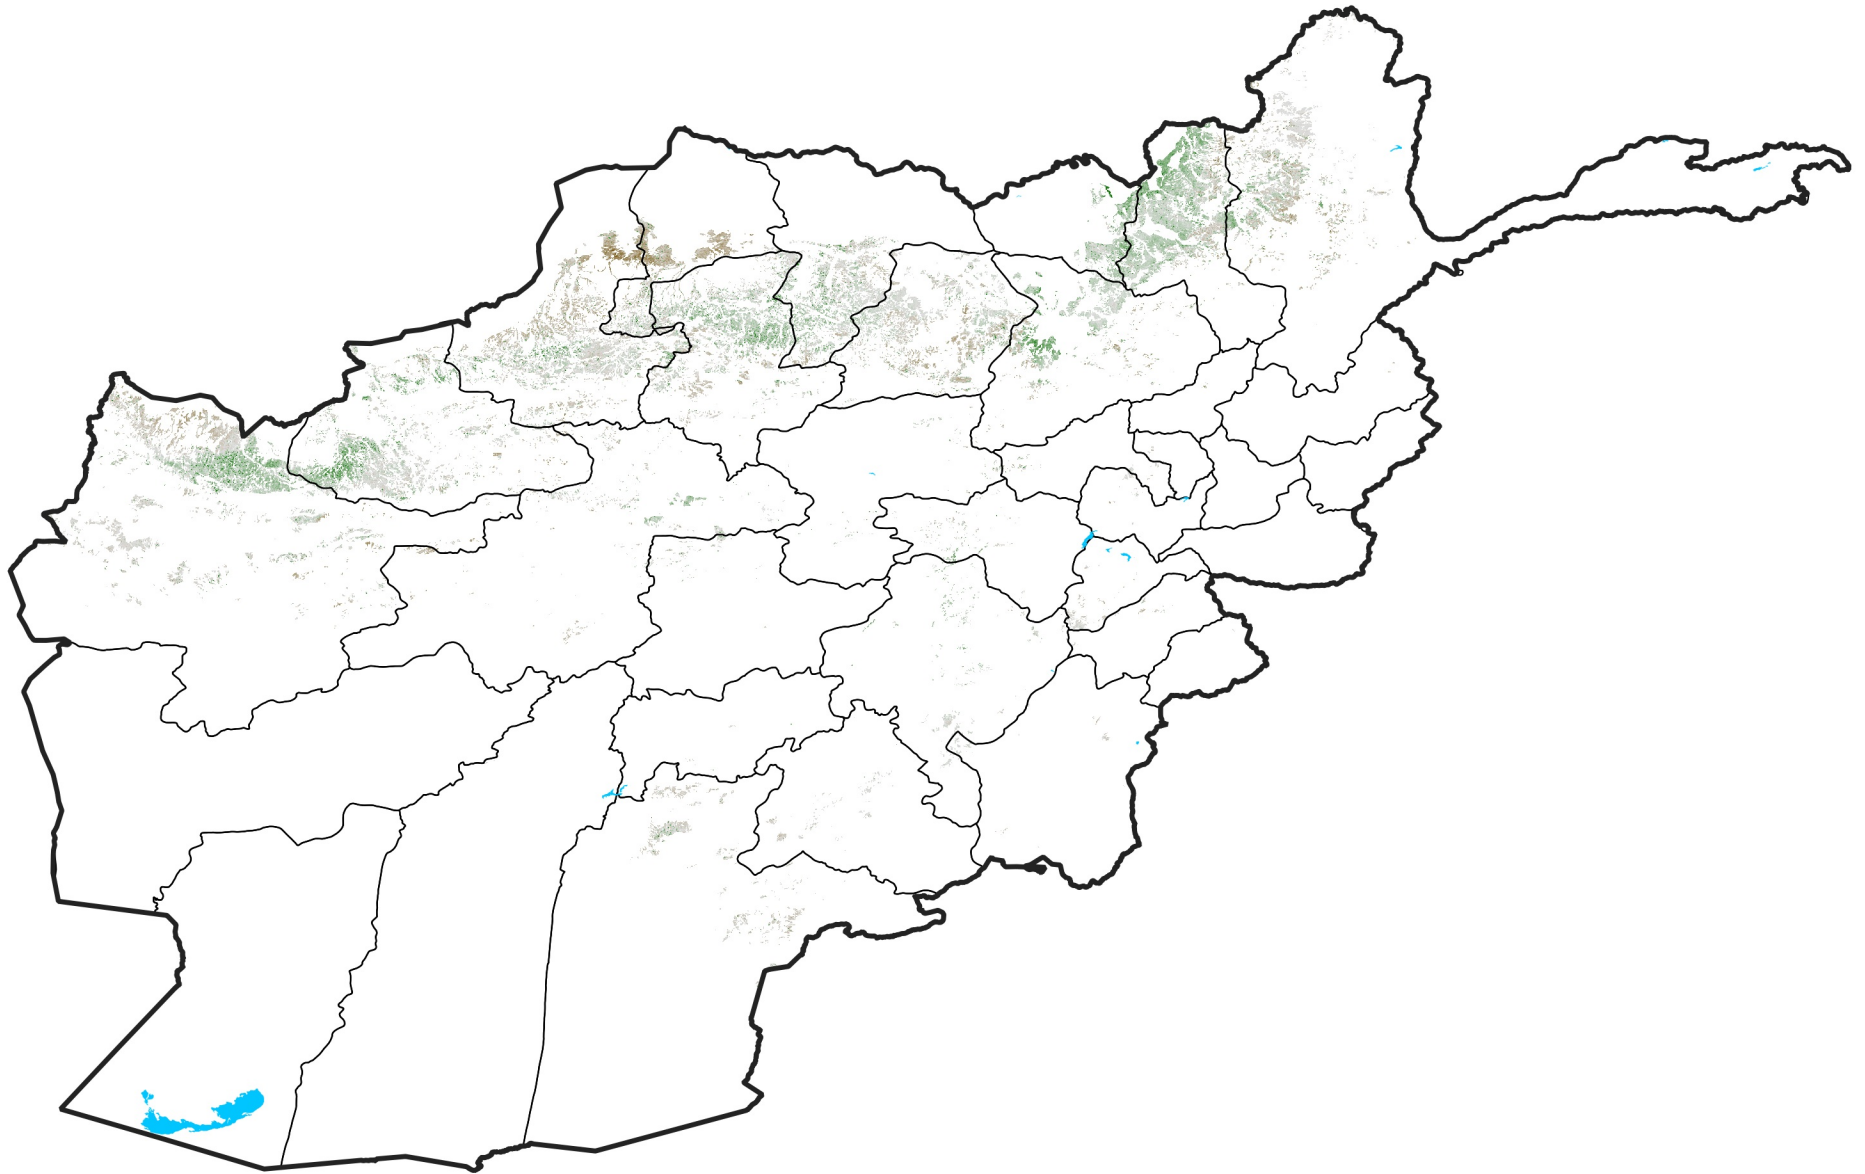

Afghanistan Rainfed Agricultural Areas

NDVI Anomaly

2019 minus Mean (2012 - 2021)

Period 05 / Jan 16 - 25, 2019

NDVI Anomaly

< -0.3 -0.2 -0.1 -0.05 0.05 0.1 0.2 >0.3

Negative

No Difference

Positive