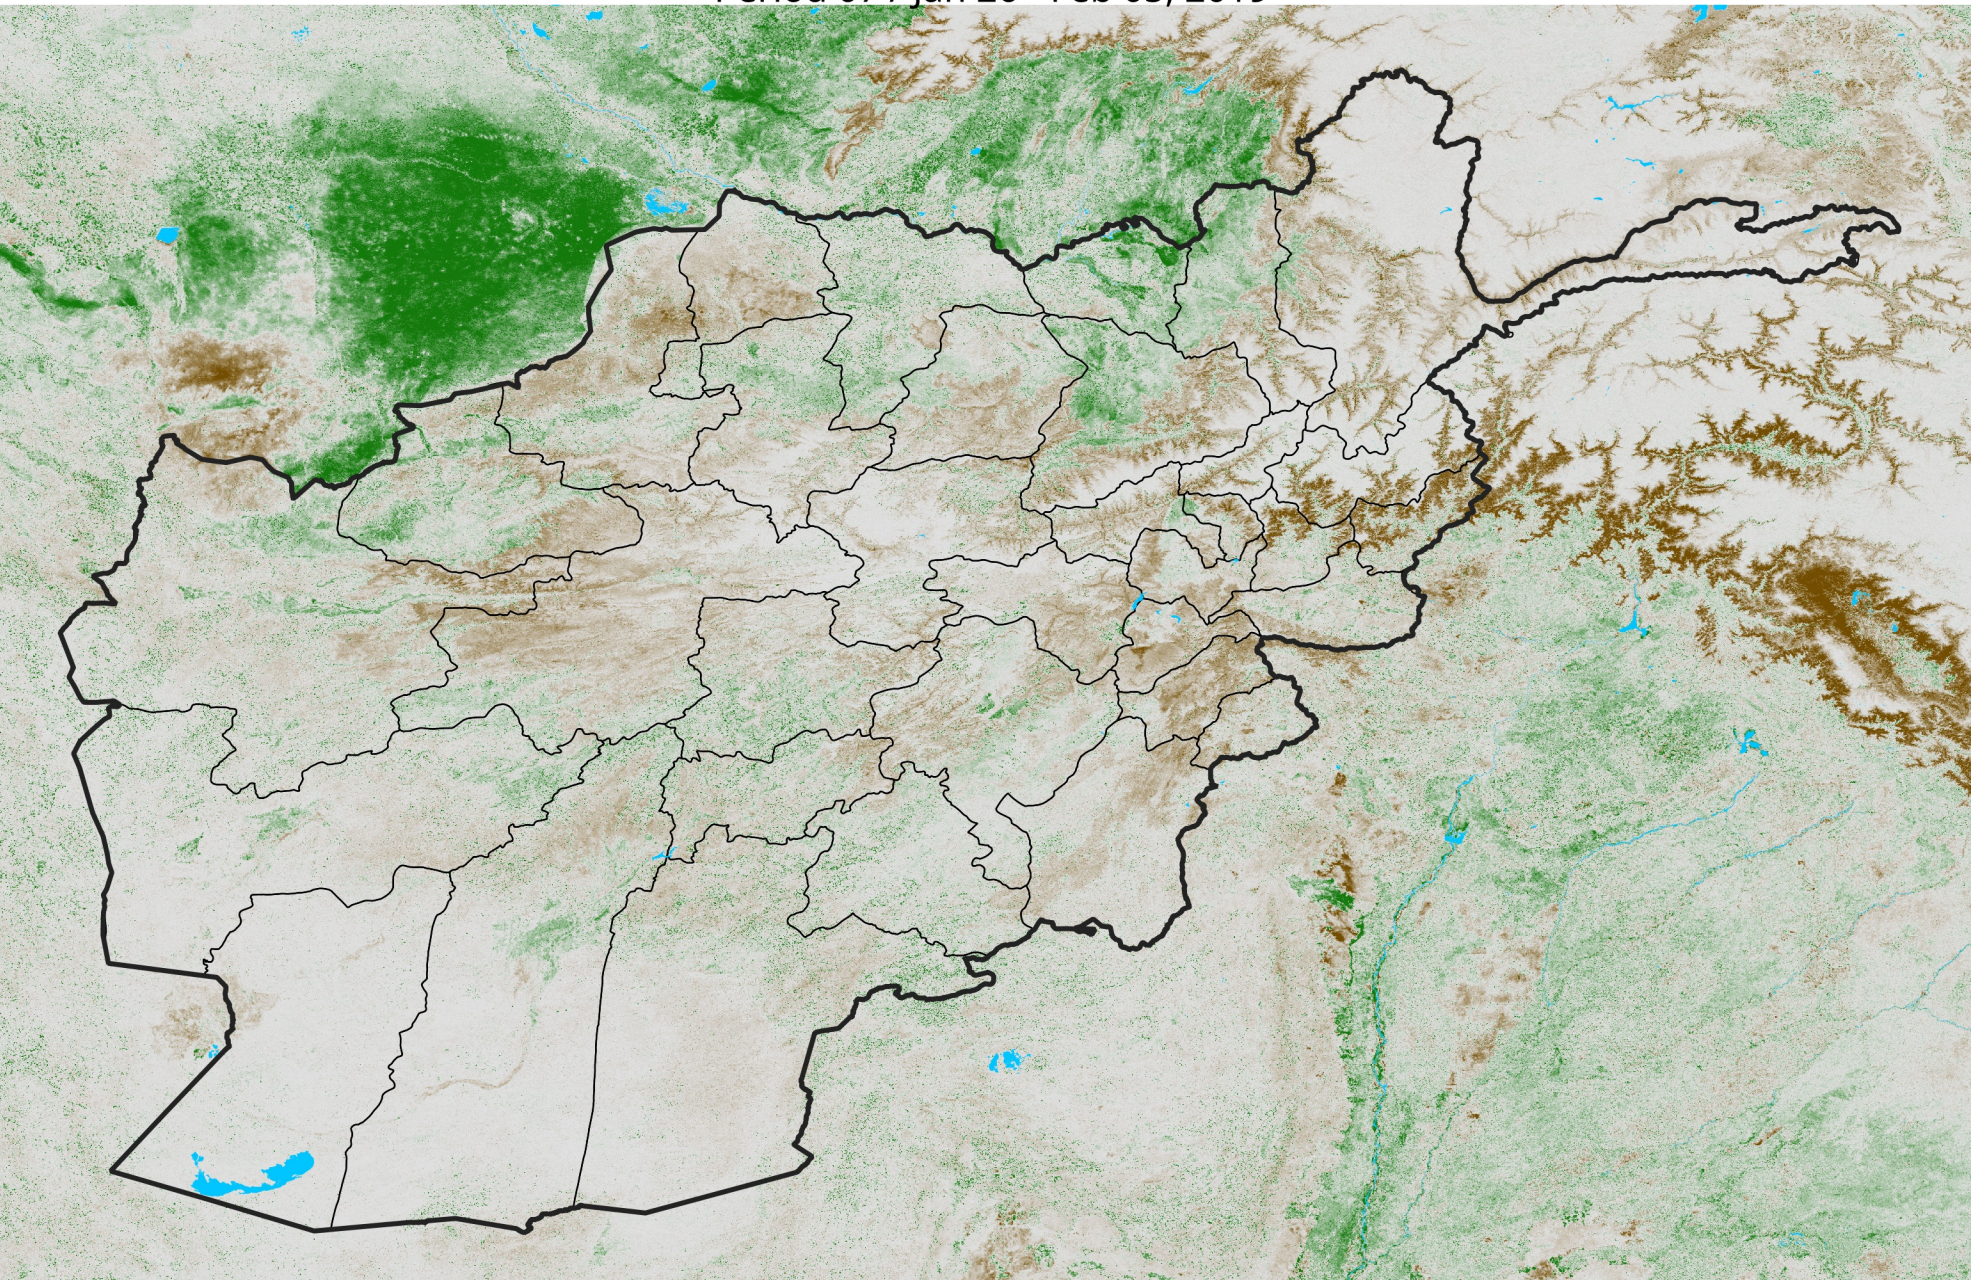

Afghanistan

NDVI Anomaly

2019 minus Mean (2012 - 2021)

Period 07 / Jan 26 - Feb 05, 2019

NDVI Anomaly

< -0.3 -0.2 -0.1 -0.05 0.05 0.1 0.2 >0.3

Negative

No Difference

Positive