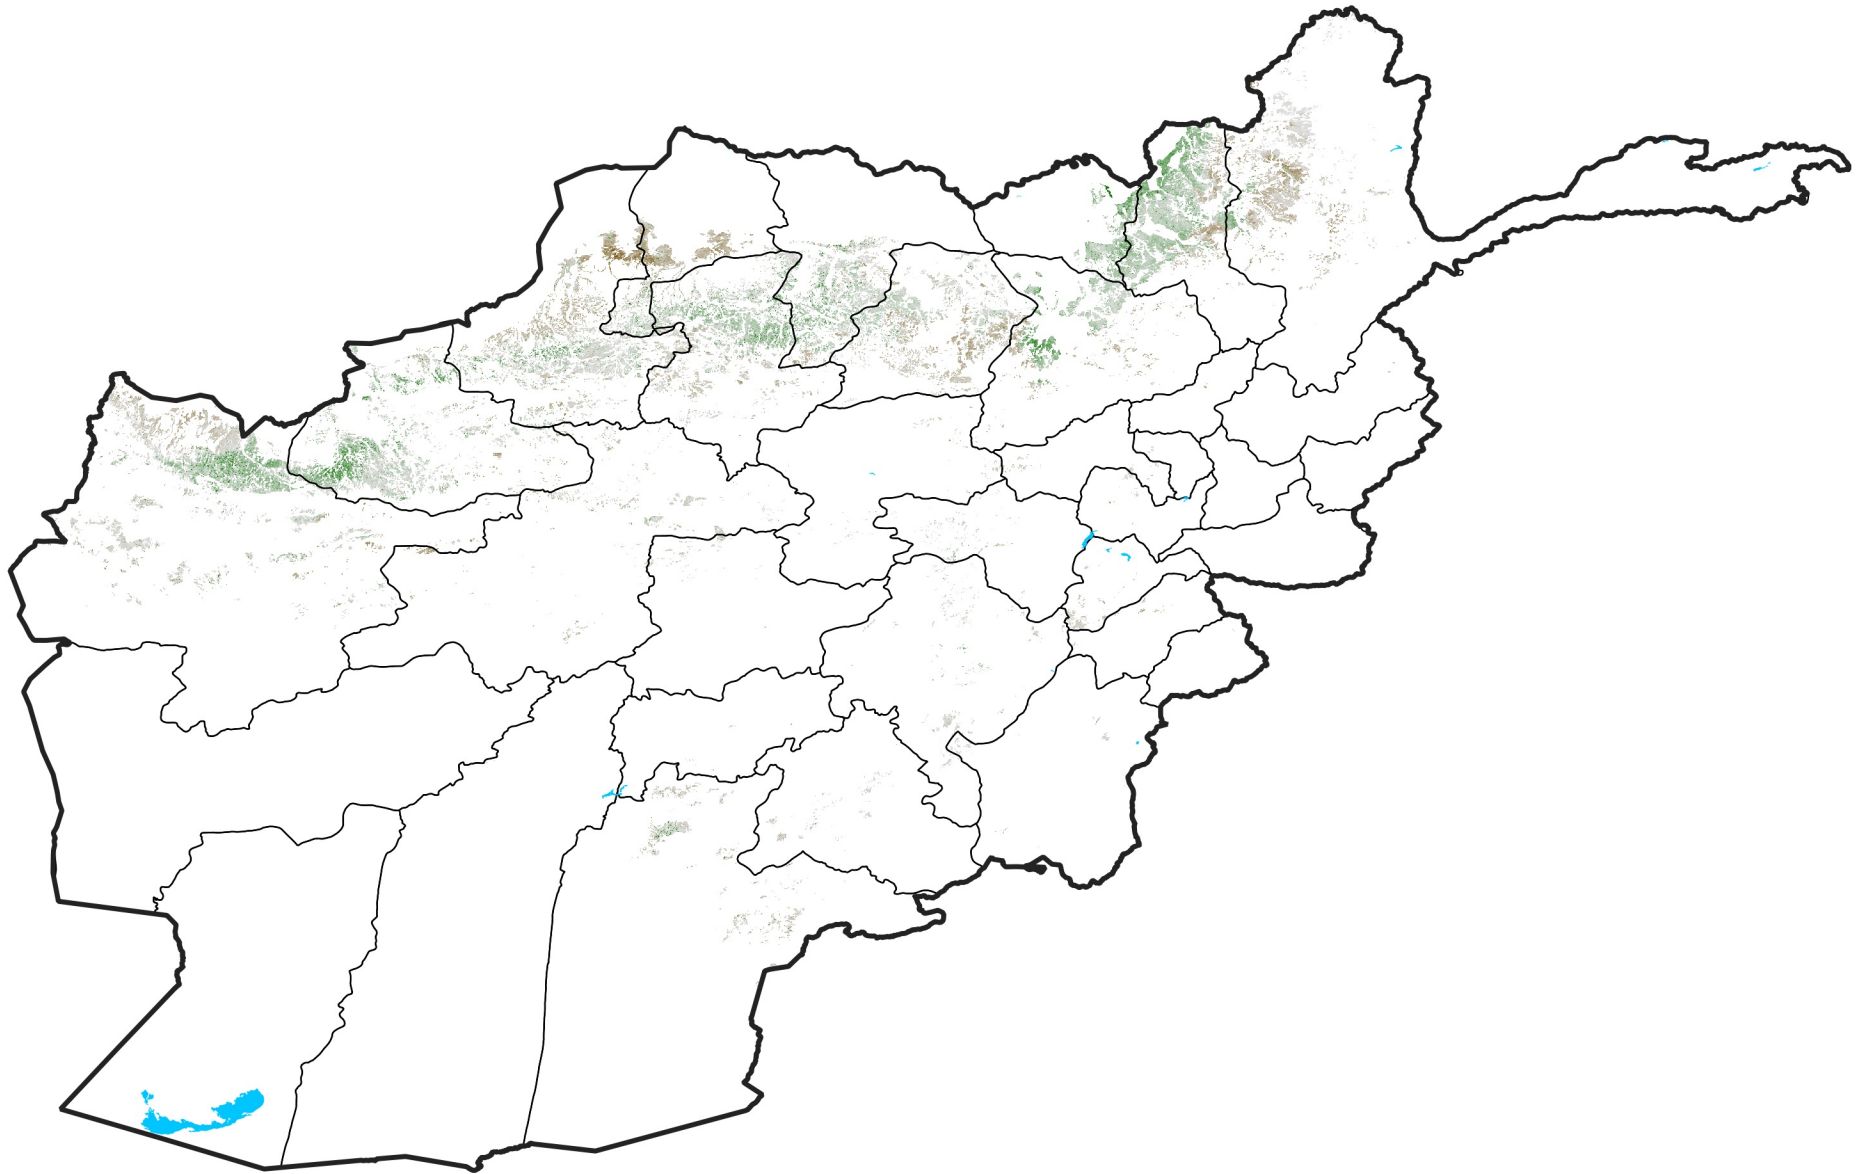

Afghanistan Rainfed Agricultural Areas

NDVI Anomaly

2019 minus Mean (2012 - 2021)

Period 07 / Jan 26 - Feb 05, 2019

NDVI Anomaly

Negative

No Difference

Positive