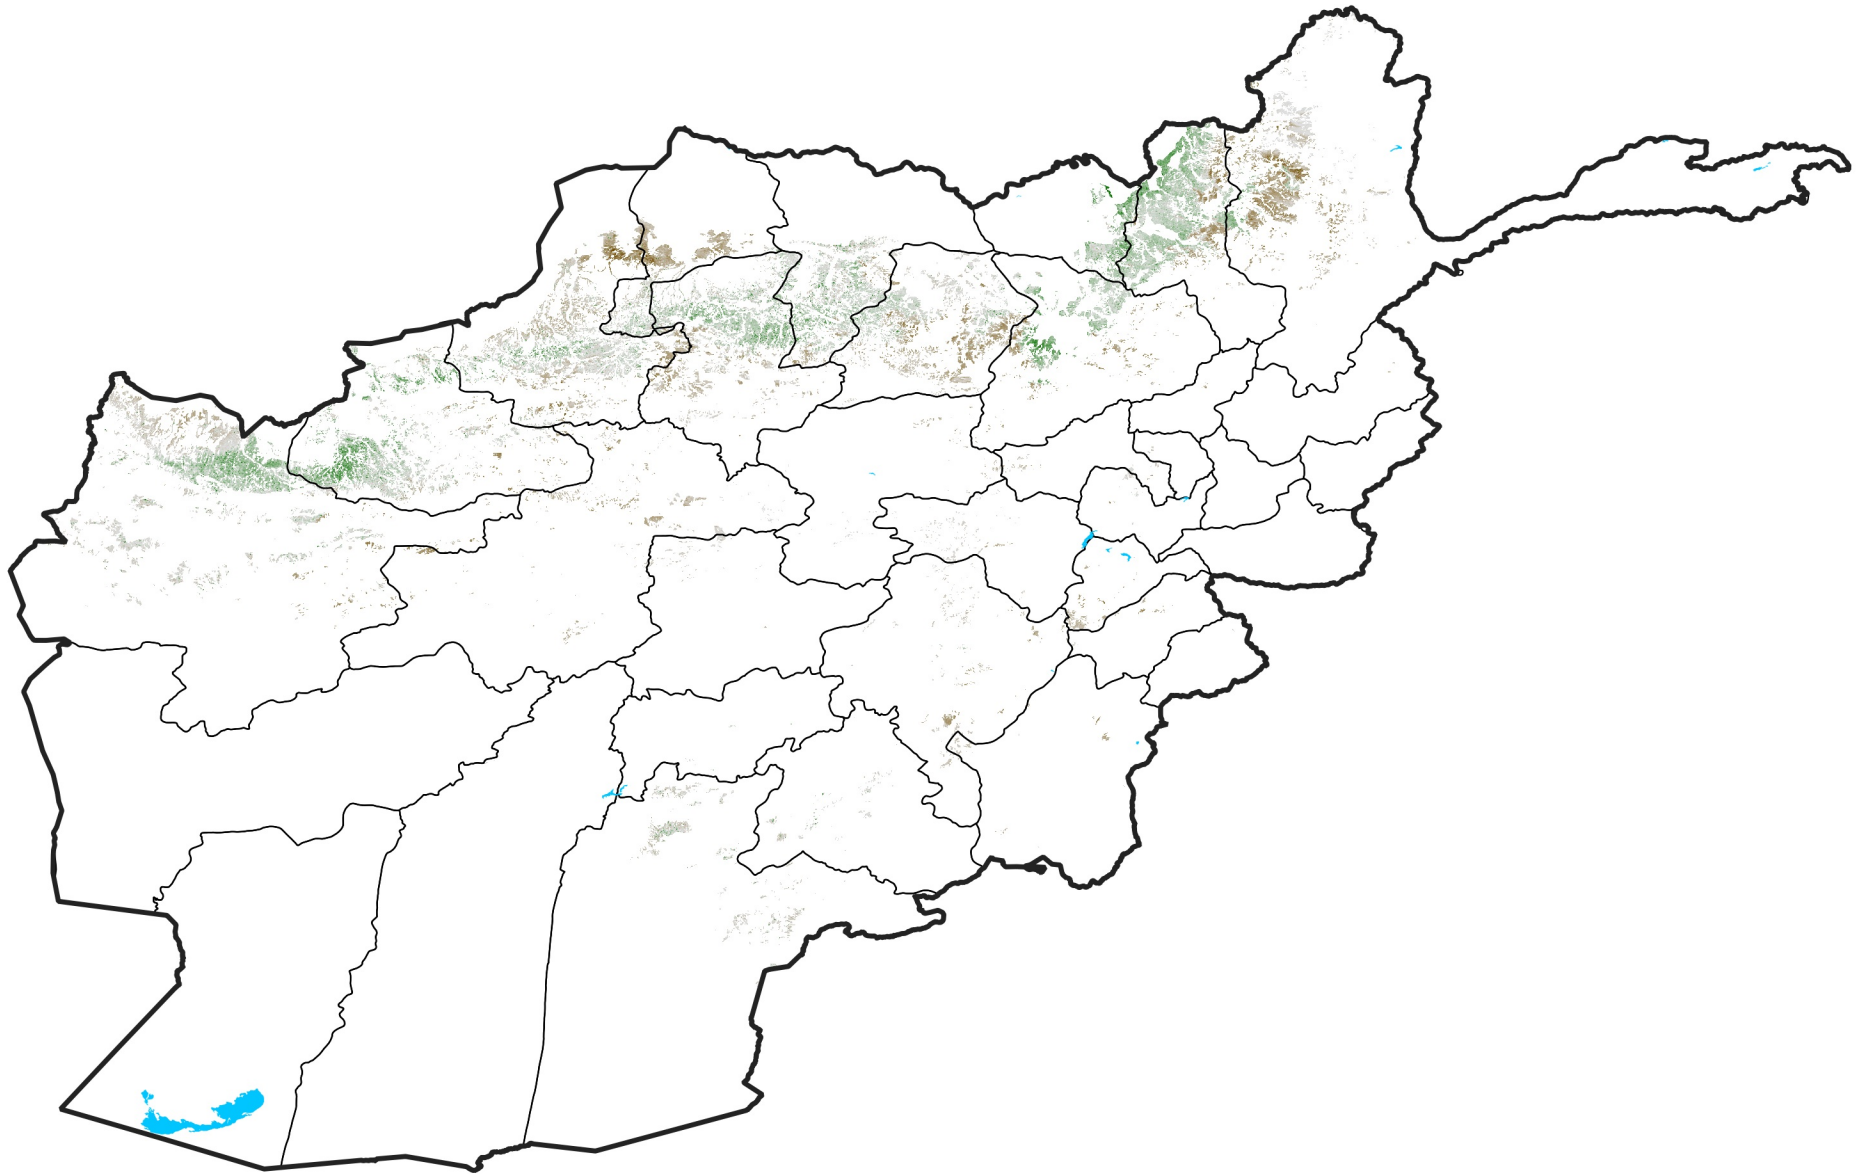

# Afghanistan Rainfed Agricultural Areas

## NDVI Anomaly

2019 minus Mean (2012 - 2021)

Period 10 / Feb 11 - 20, 2019

### NDVI Anomaly

< -0.3   -0.2   -0.1   -0.05   0.05   0.1   0.2   >0.3

Negative

No Difference

Positive