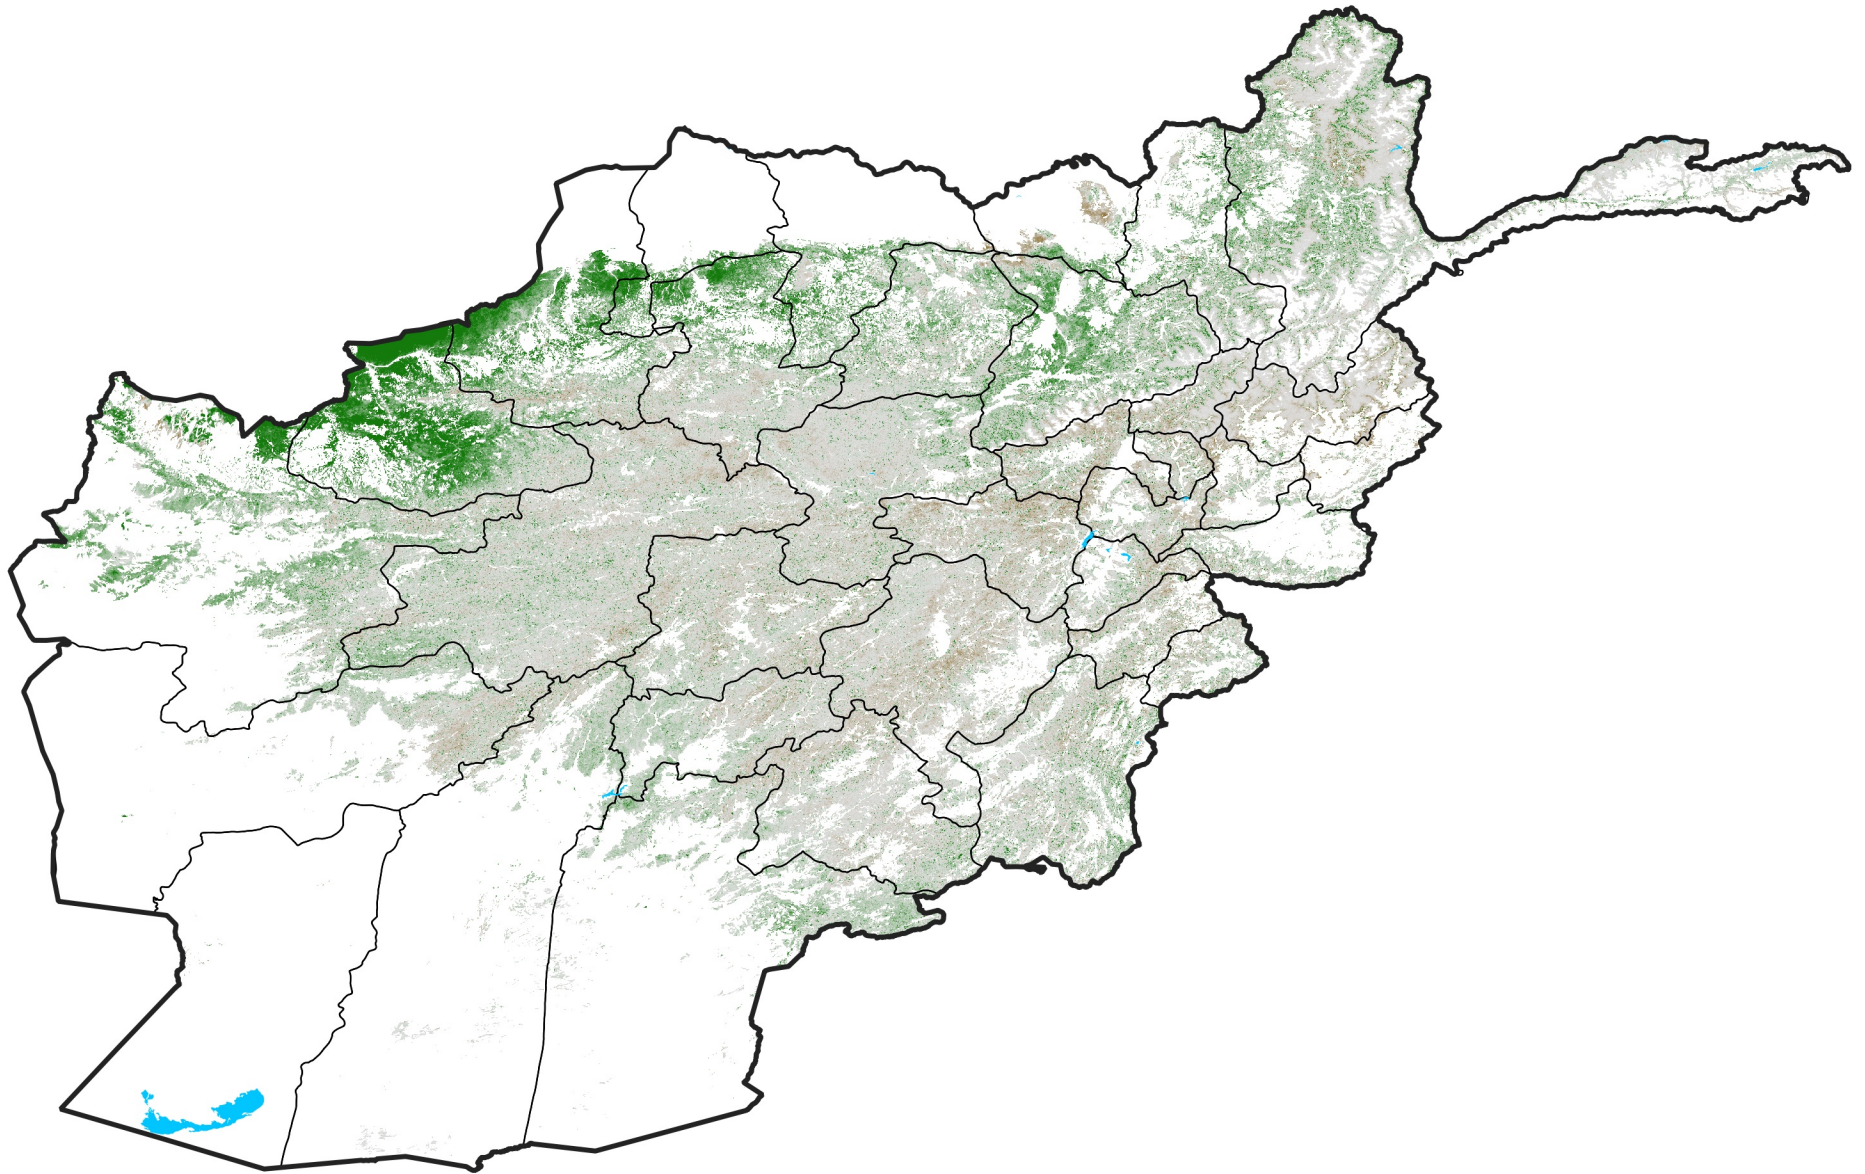

# Afghanistan Rangeland Agricultural Areas

## NDVI Anomaly

2019 minus Mean (2012 - 2021)

Period 25 / Apr 26 - May 05, 2019

### NDVI Anomaly

< -0.3   -0.2   -0.1   -0.05   0.05   0.1   0.2   >0.3

Negative

No Difference

Positive