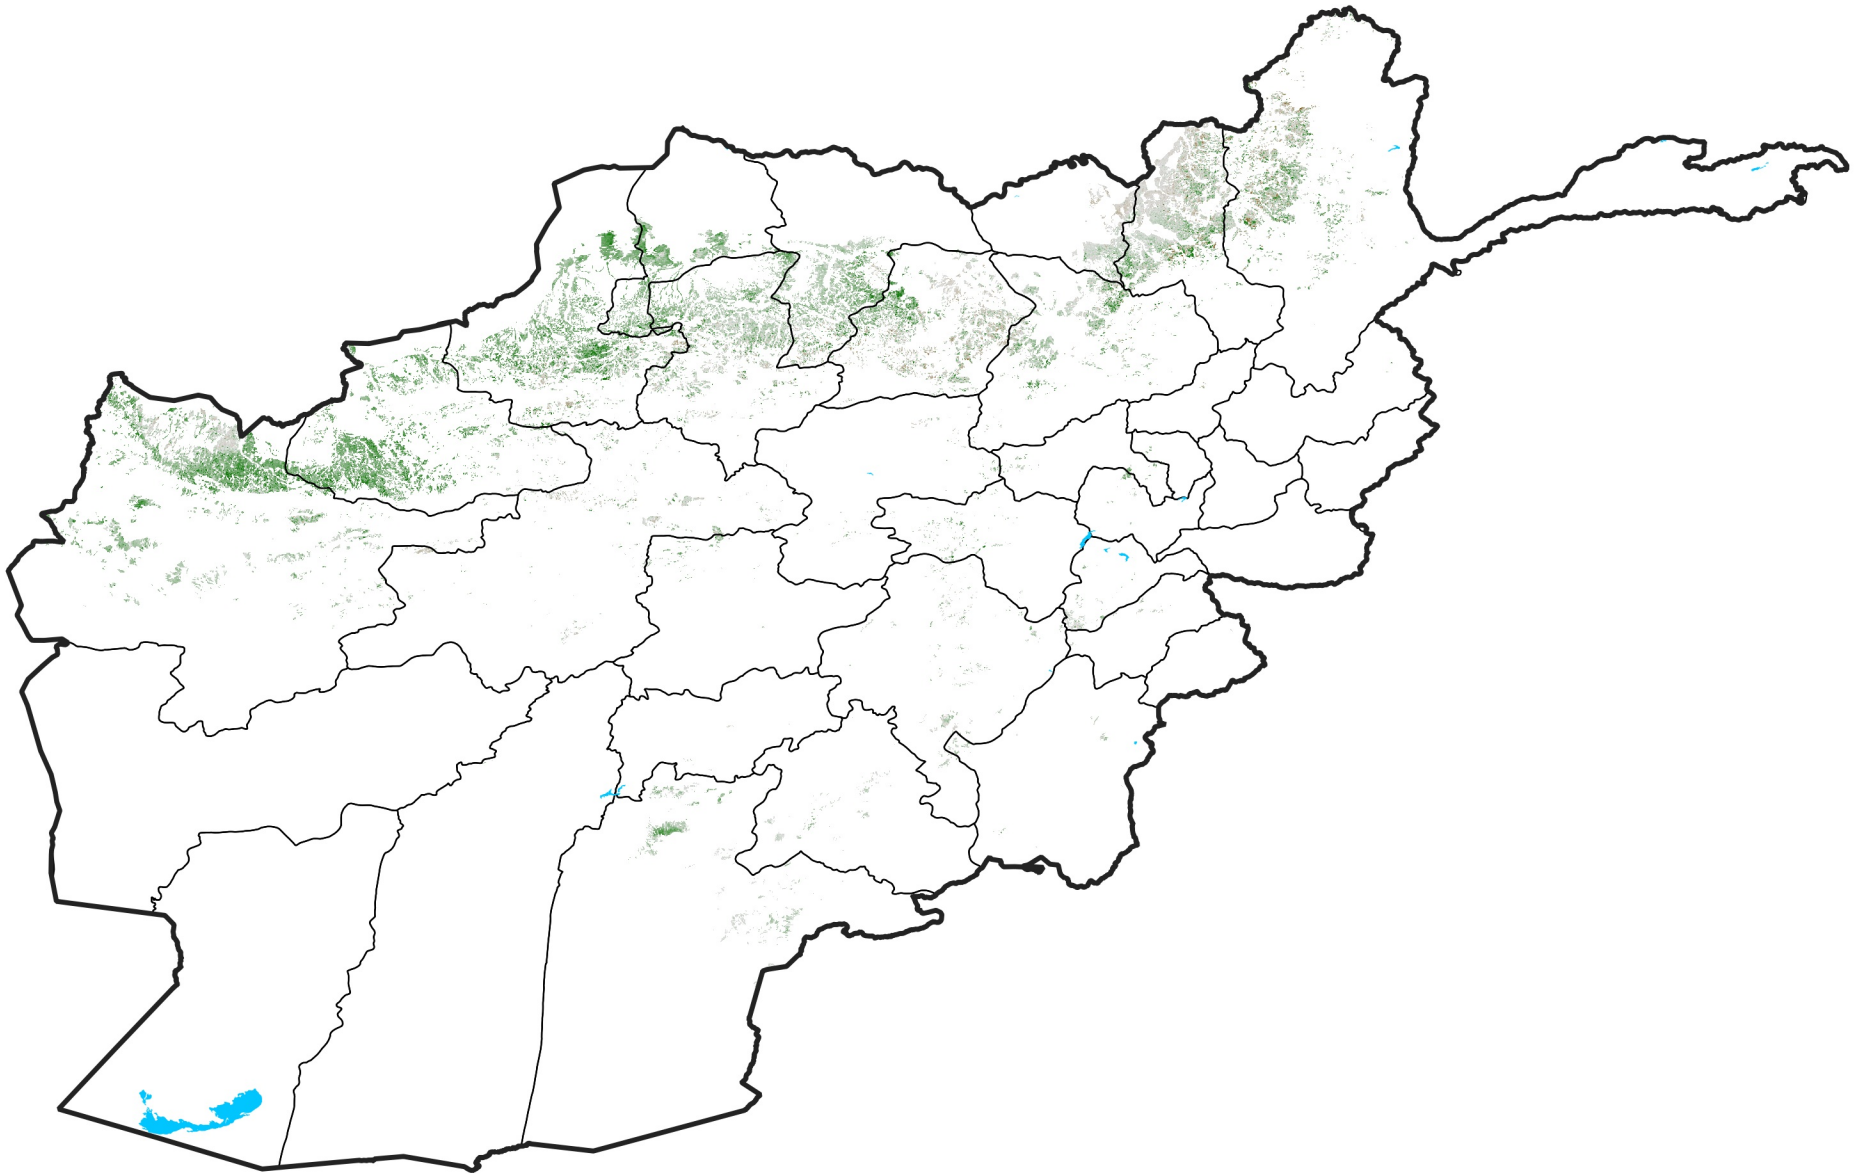

Afghanistan Rainfed Agricultural Areas

NDVI Anomaly

2019 minus Mean (2012 - 2021)

Period 32 / Jun 01 - 10, 2019

NDVI Anomaly

< -0.3 -0.2 -0.1 -0.05 0.05 0.1 0.2 >0.3

Negative

No Difference

Positive