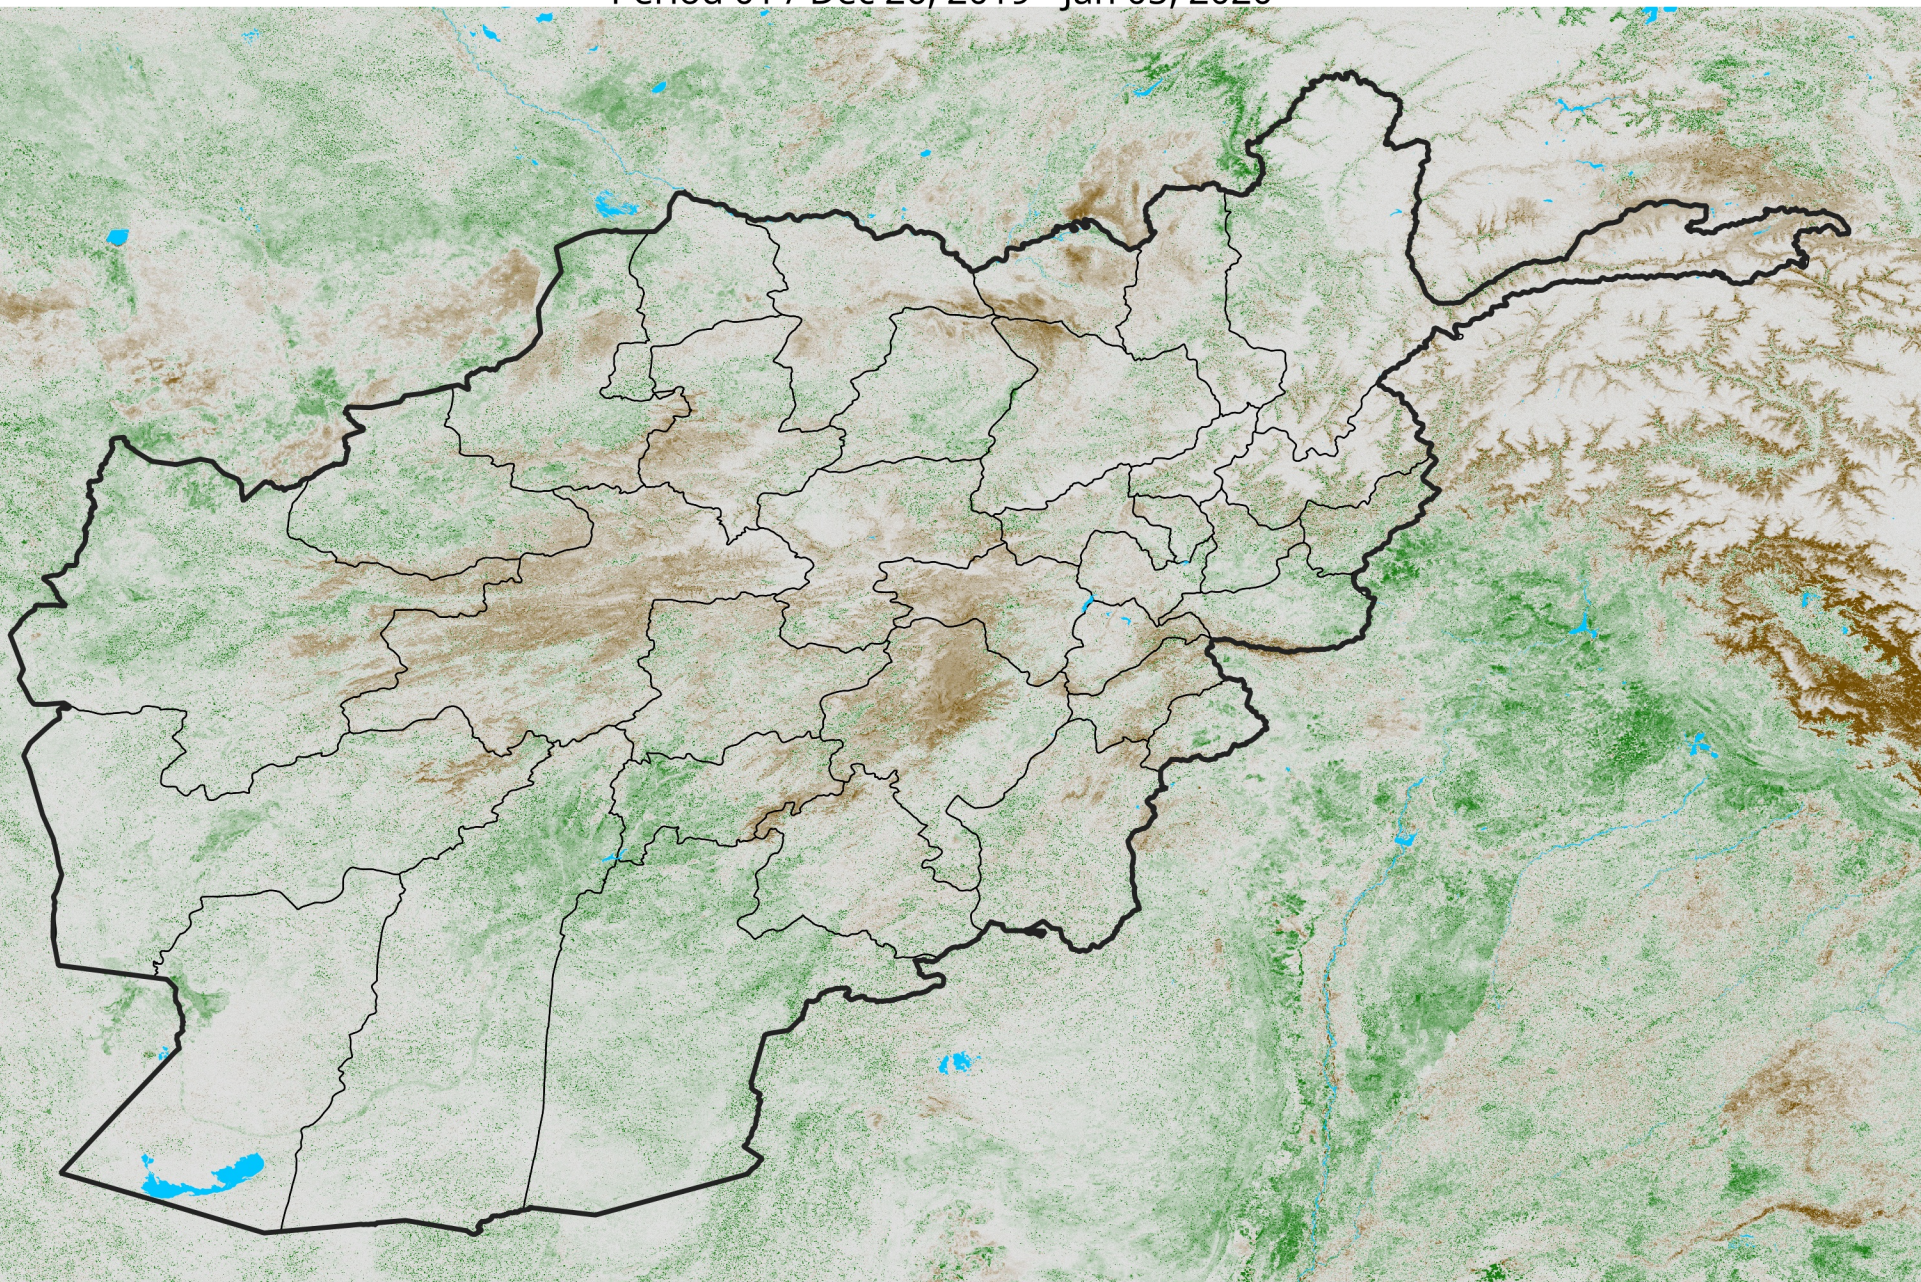

Afghanistan

NDVI Anomaly

2020 minus Mean (2012 - 2021)

Period 01 / Dec 26, 2019 - Jan 05, 2020

NDVI Anomaly

< -0.3 -0.2 -0.1 -0.05 0.05 0.1 0.2 >0.3

Negative

No Difference

Positive