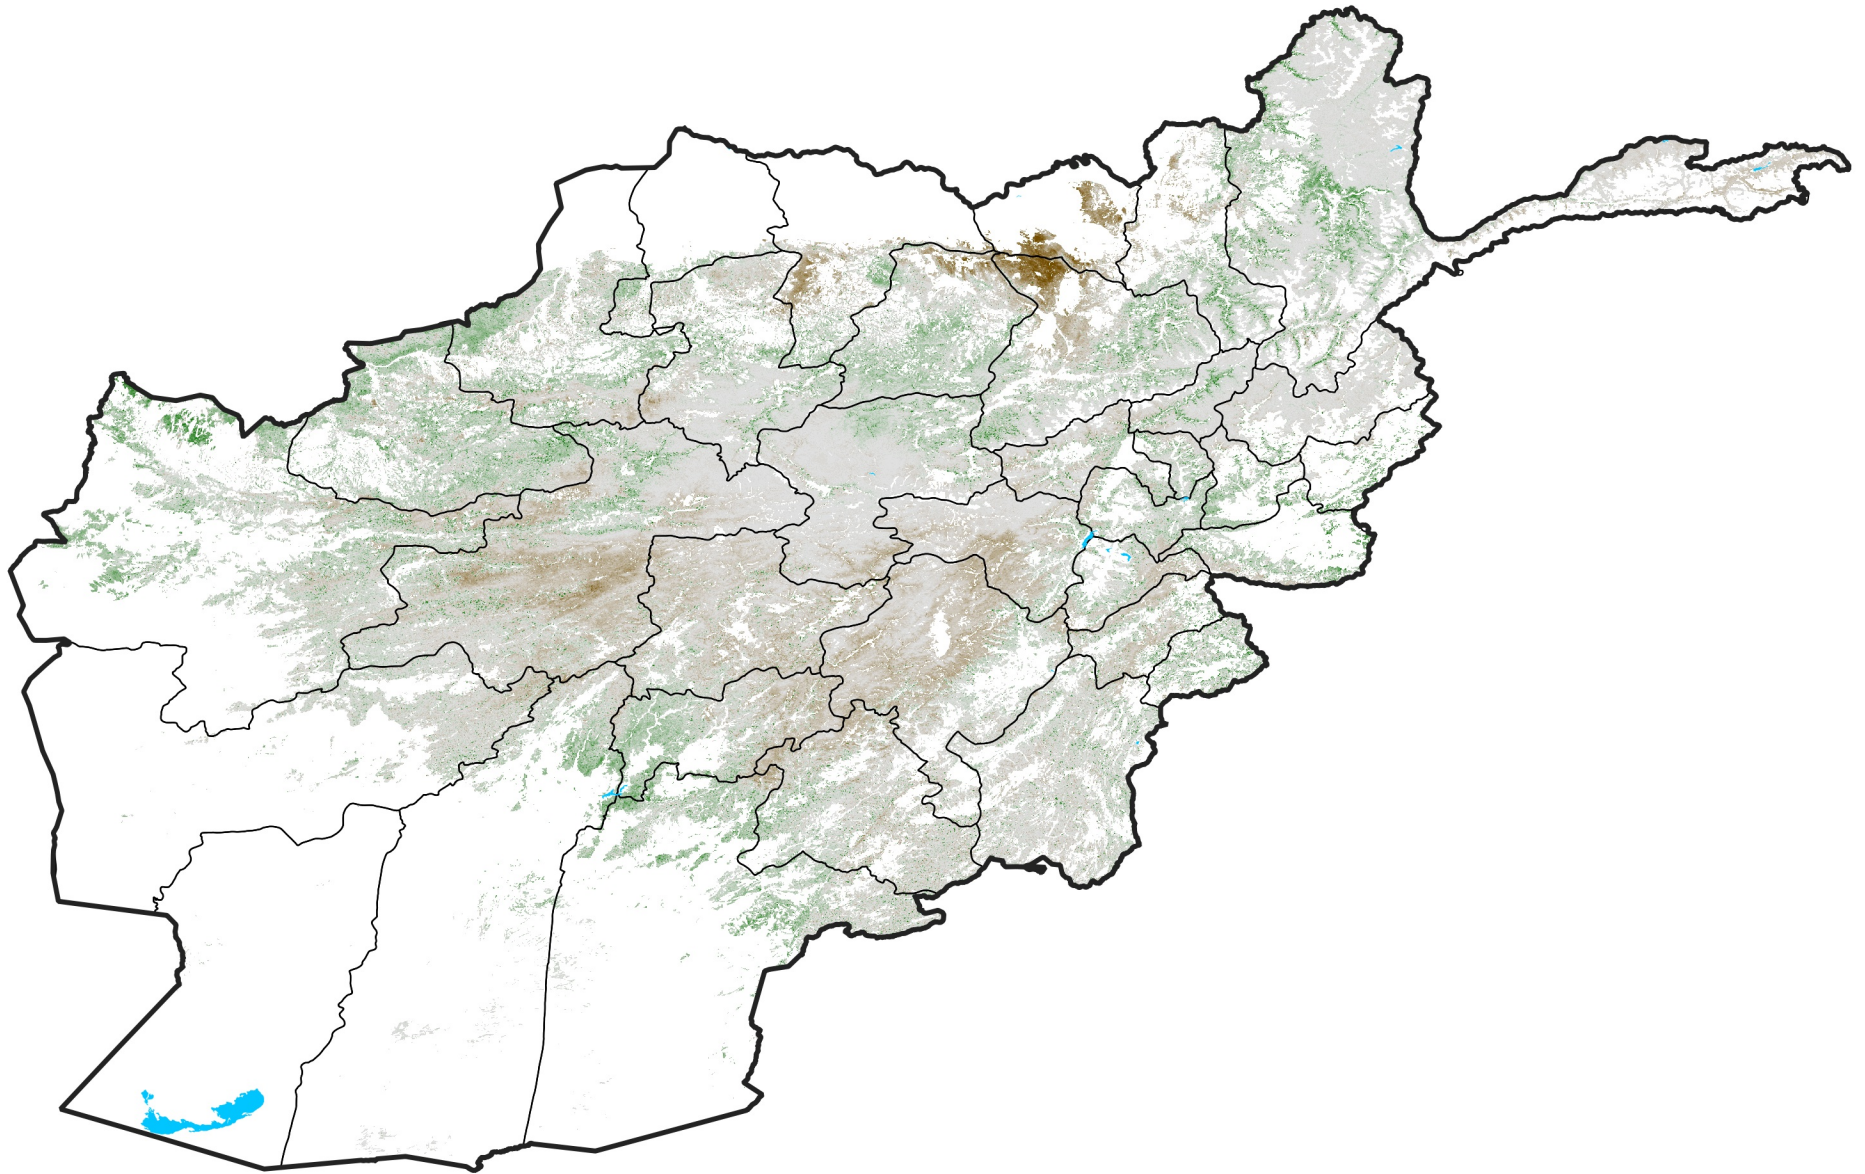

Afghanistan Rangeland Agricultural Areas

NDVI Anomaly

2020 minus Mean (2012 - 2021)

Period 12 / Feb 21 - 29, 2020

NDVI Anomaly

< -0.3 -0.2 -0.1 -0.05 0.05 0.1 0.2 >0.3

Negative

No Difference

Positive