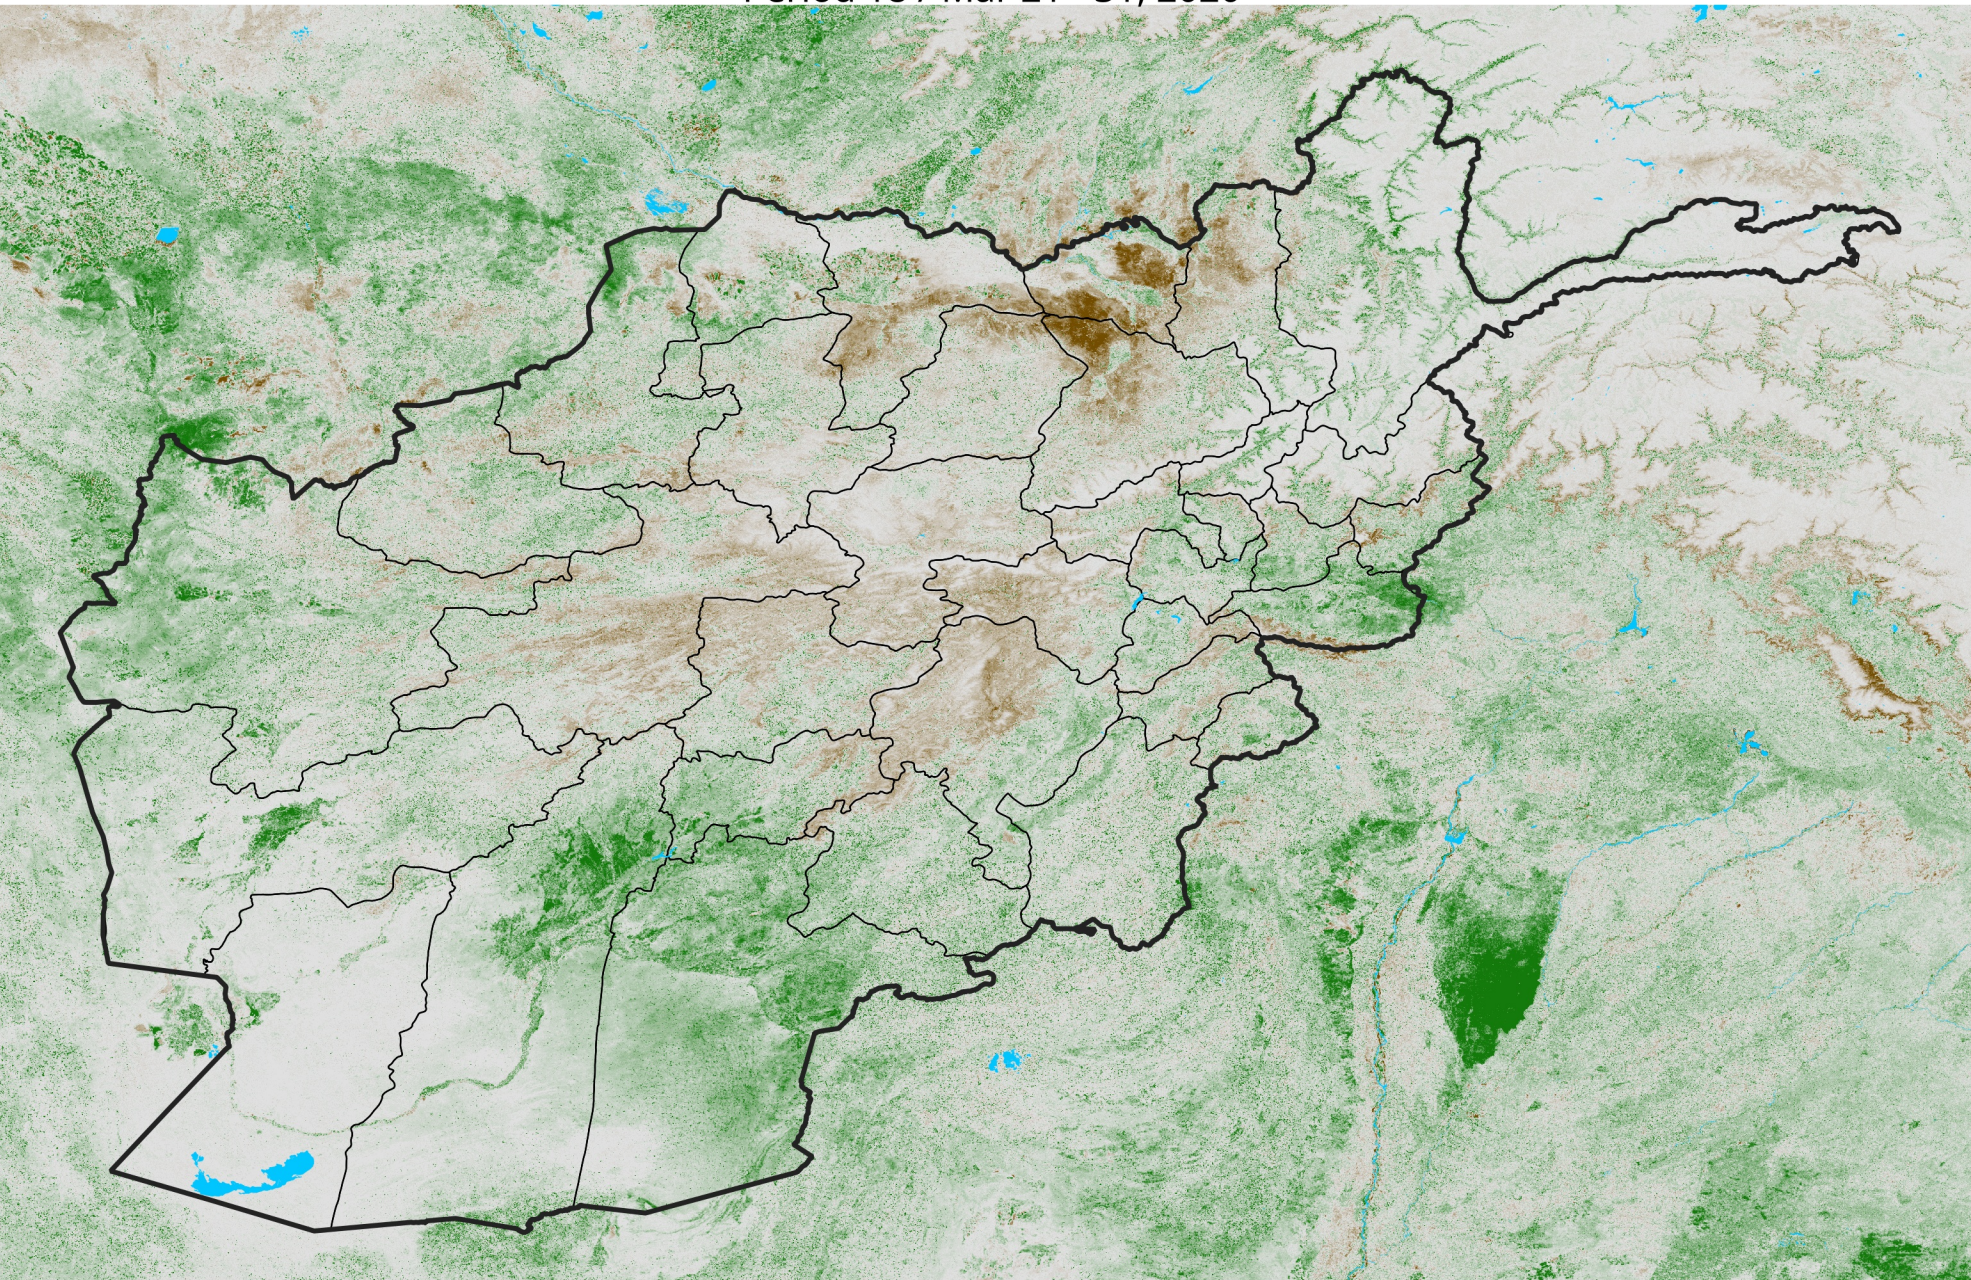

# Afghanistan

## NDVI Anomaly

2020 minus Mean (2012 - 2021)

Period 18 / Mar 21 - 31, 2020

### NDVI Anomaly

< -0.3   -0.2   -0.1   -0.05   0.05   0.1   0.2   >0.3

Negative

No Difference

Positive