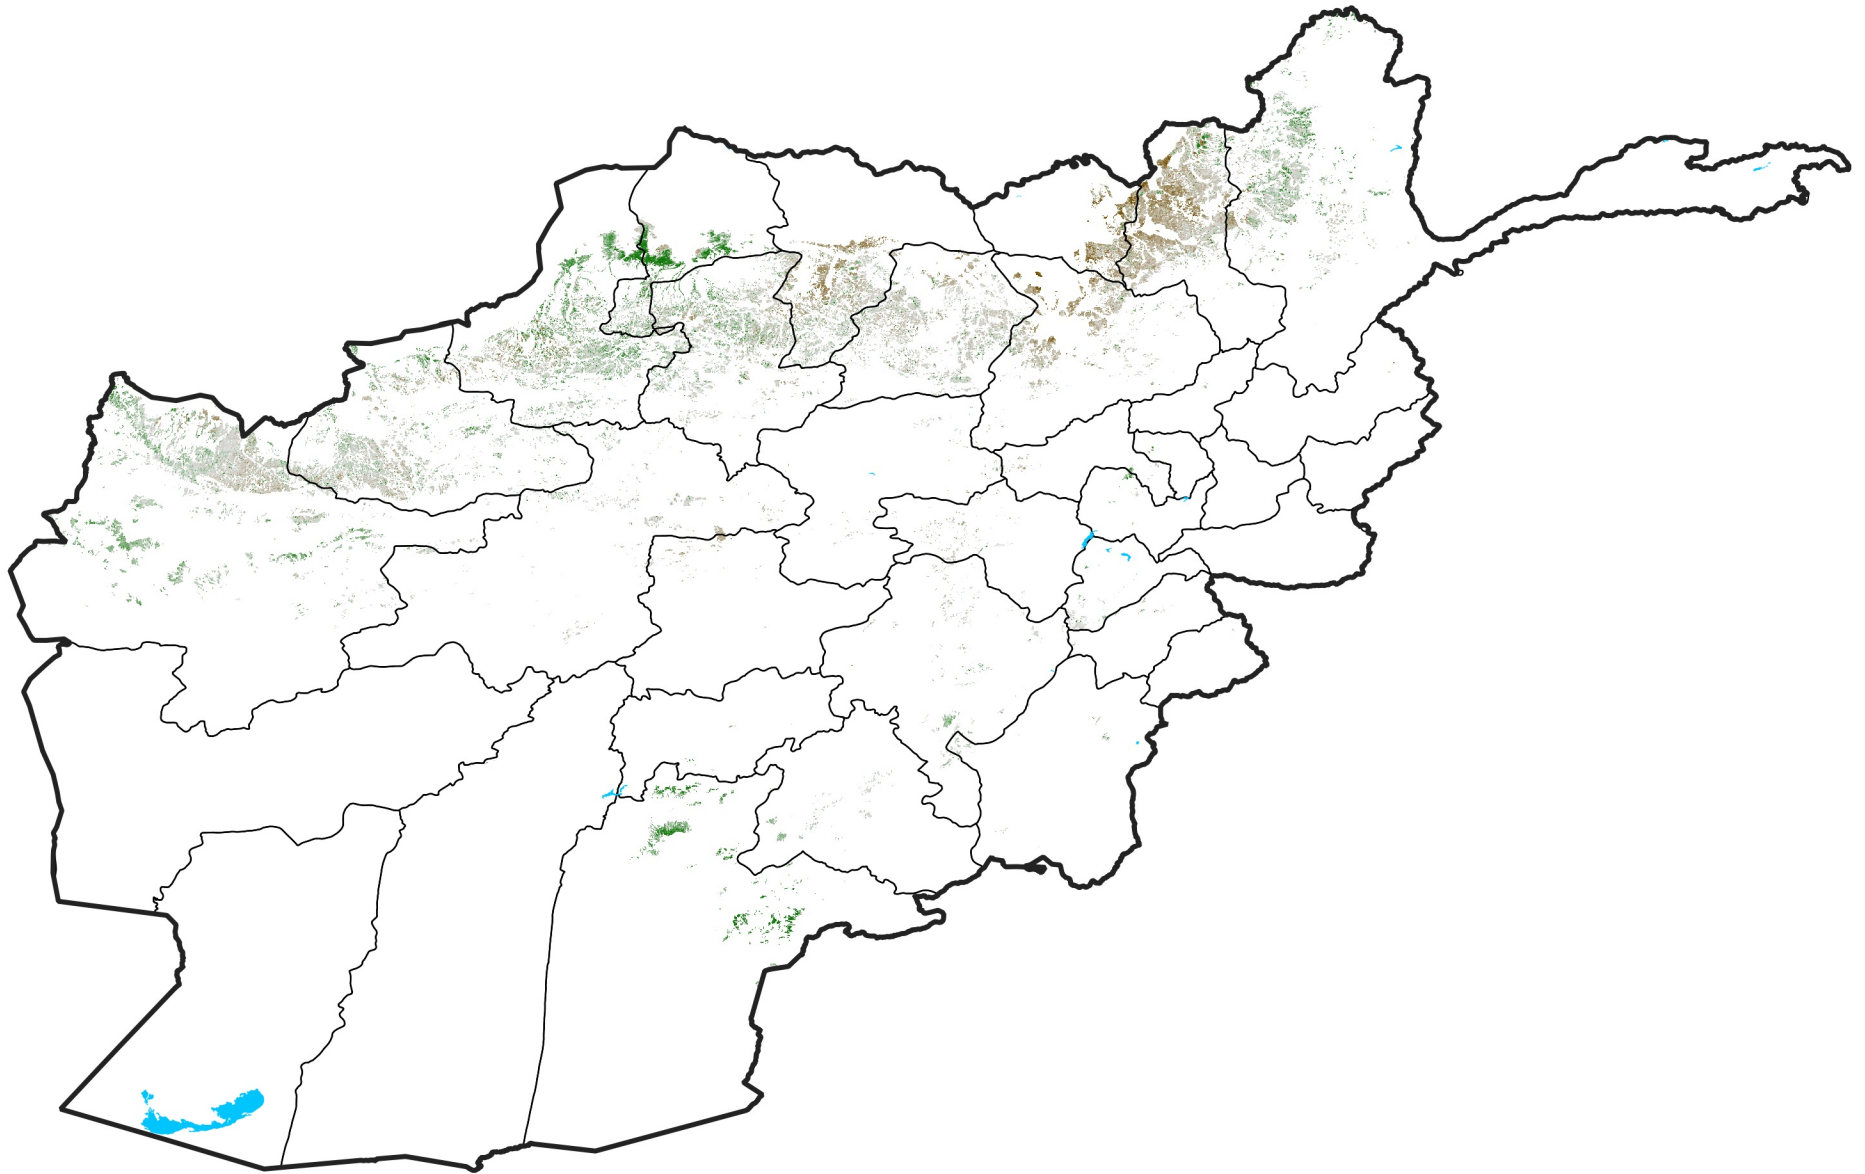

Afghanistan Rainfed Agricultural Areas

NDVI Anomaly

2020 minus Mean (2012 - 2021)

Period 21 / Apr 06 - 15, 2020

NDVI Anomaly

Negative

No Difference

Positive