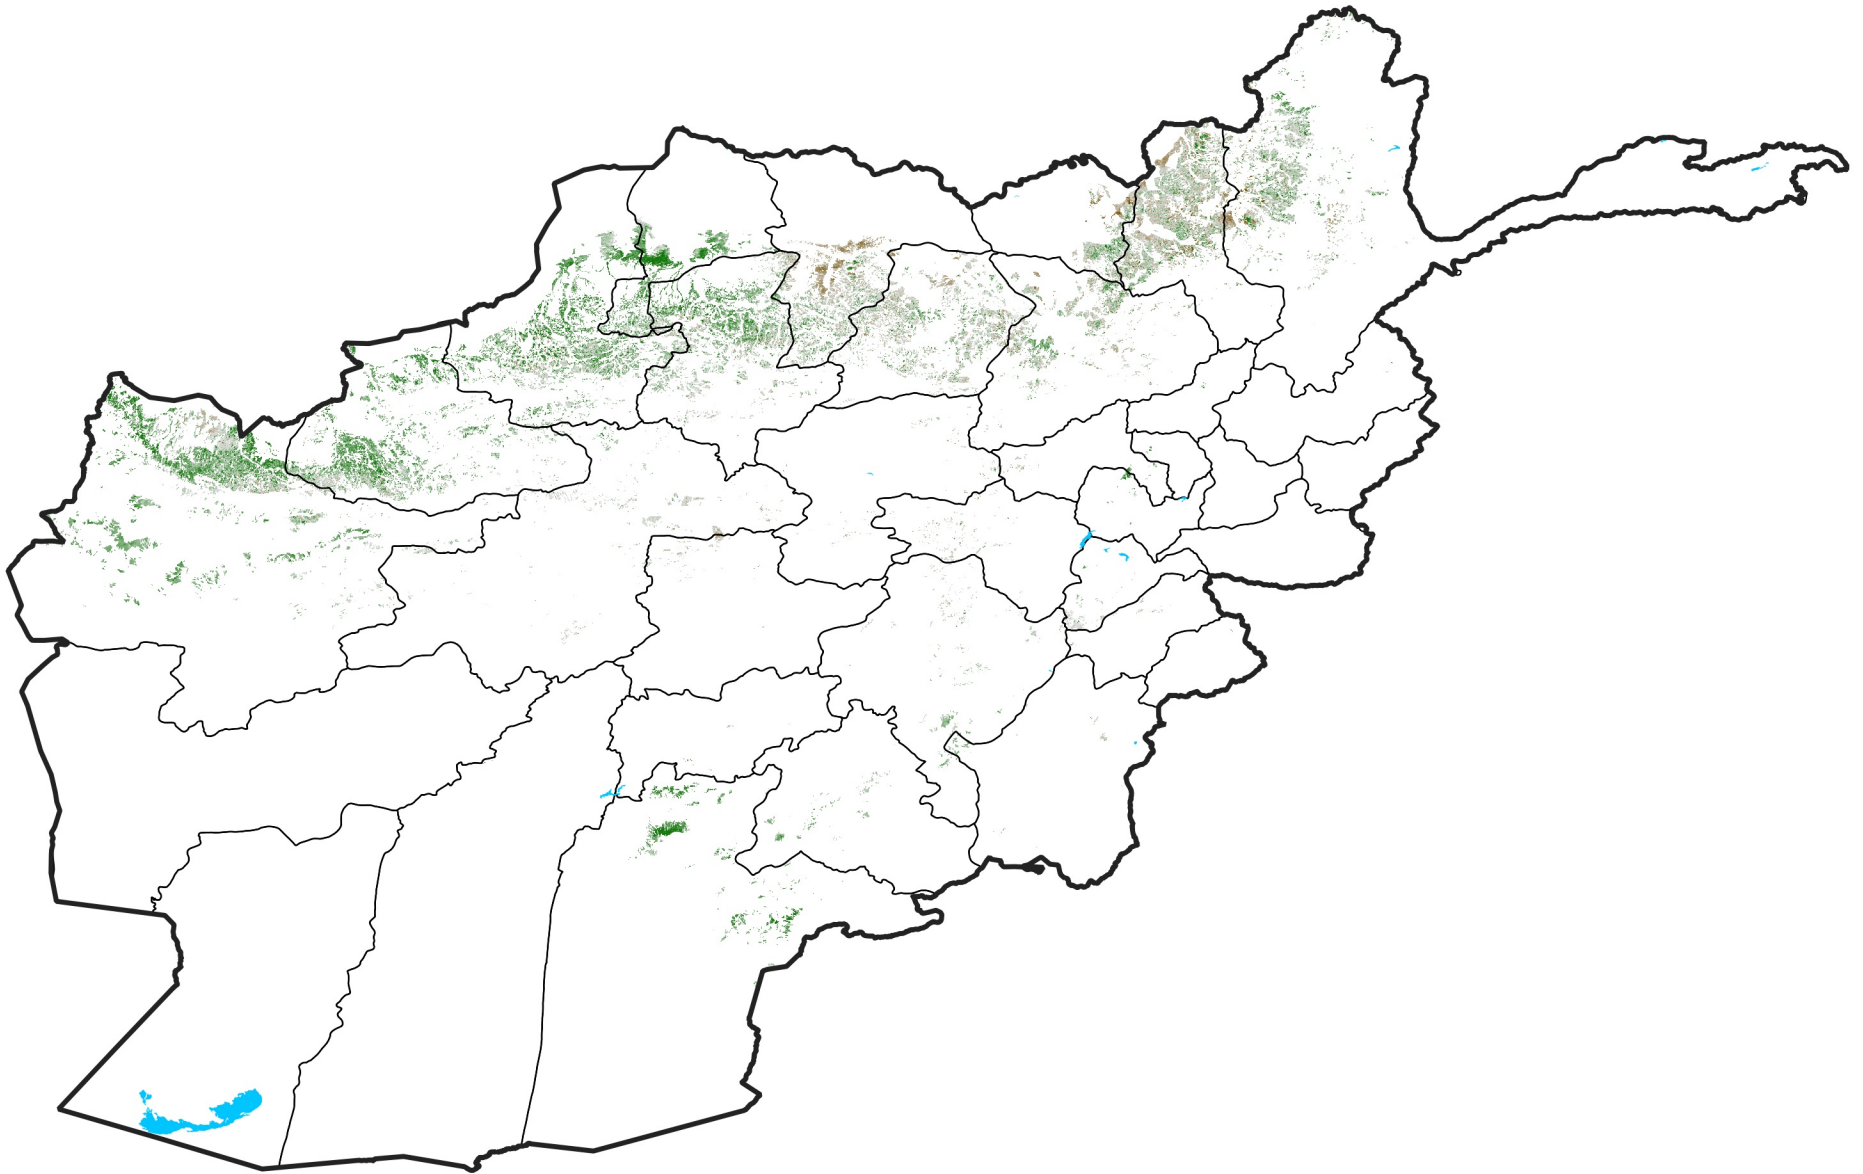

# Afghanistan Rainfed Agricultural Areas

## NDVI Anomaly

2020 minus Mean (2012 - 2021)

Period 27 / May 06 - 15, 2020

### NDVI Anomaly

< -0.3   -0.2   -0.1   -0.05   0.05   0.1   0.2   >0.3

Negative

No Difference

Positive