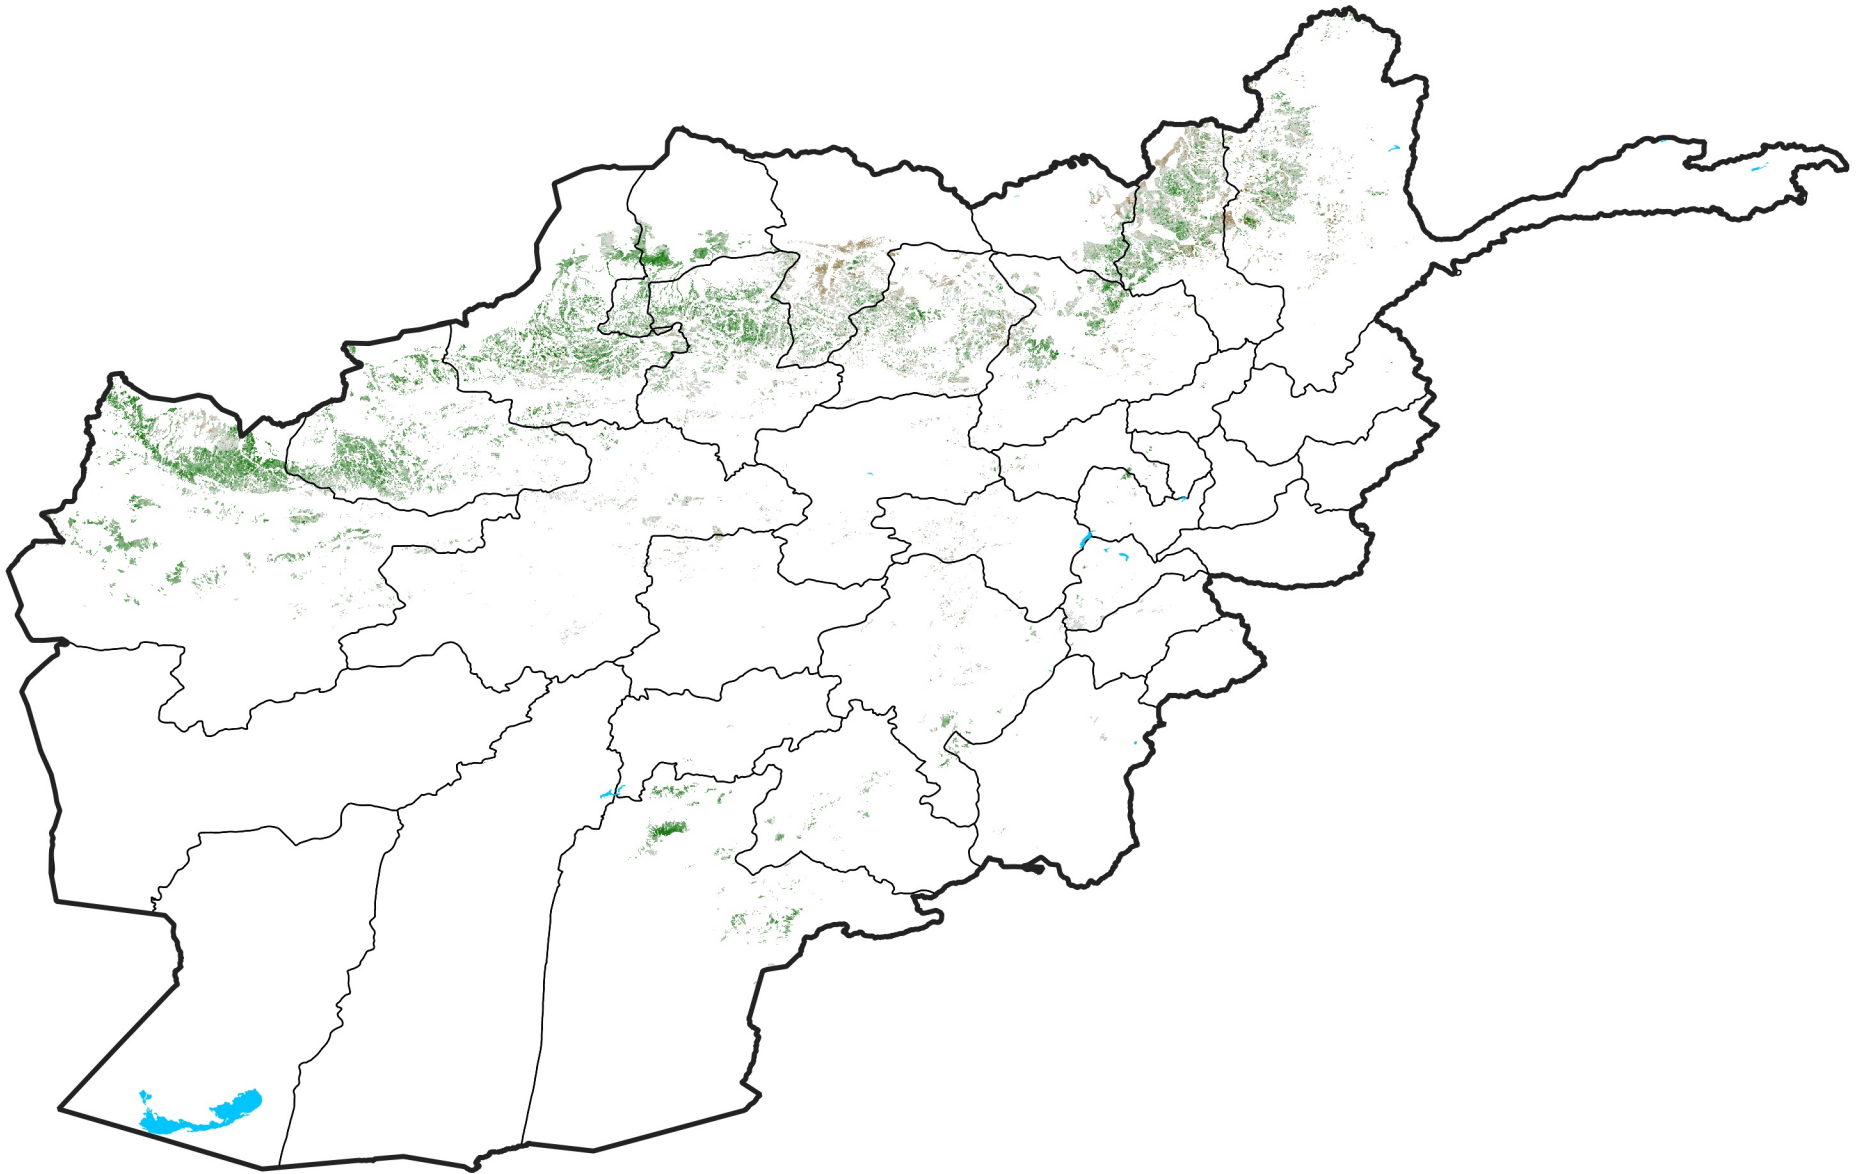

Afghanistan Rainfed Agricultural Areas

NDVI Anomaly

2020 minus Mean (2012 - 2021)

Period 29 / May 16 - 25, 2020

NDVI Anomaly

Negative

No Difference

Positive