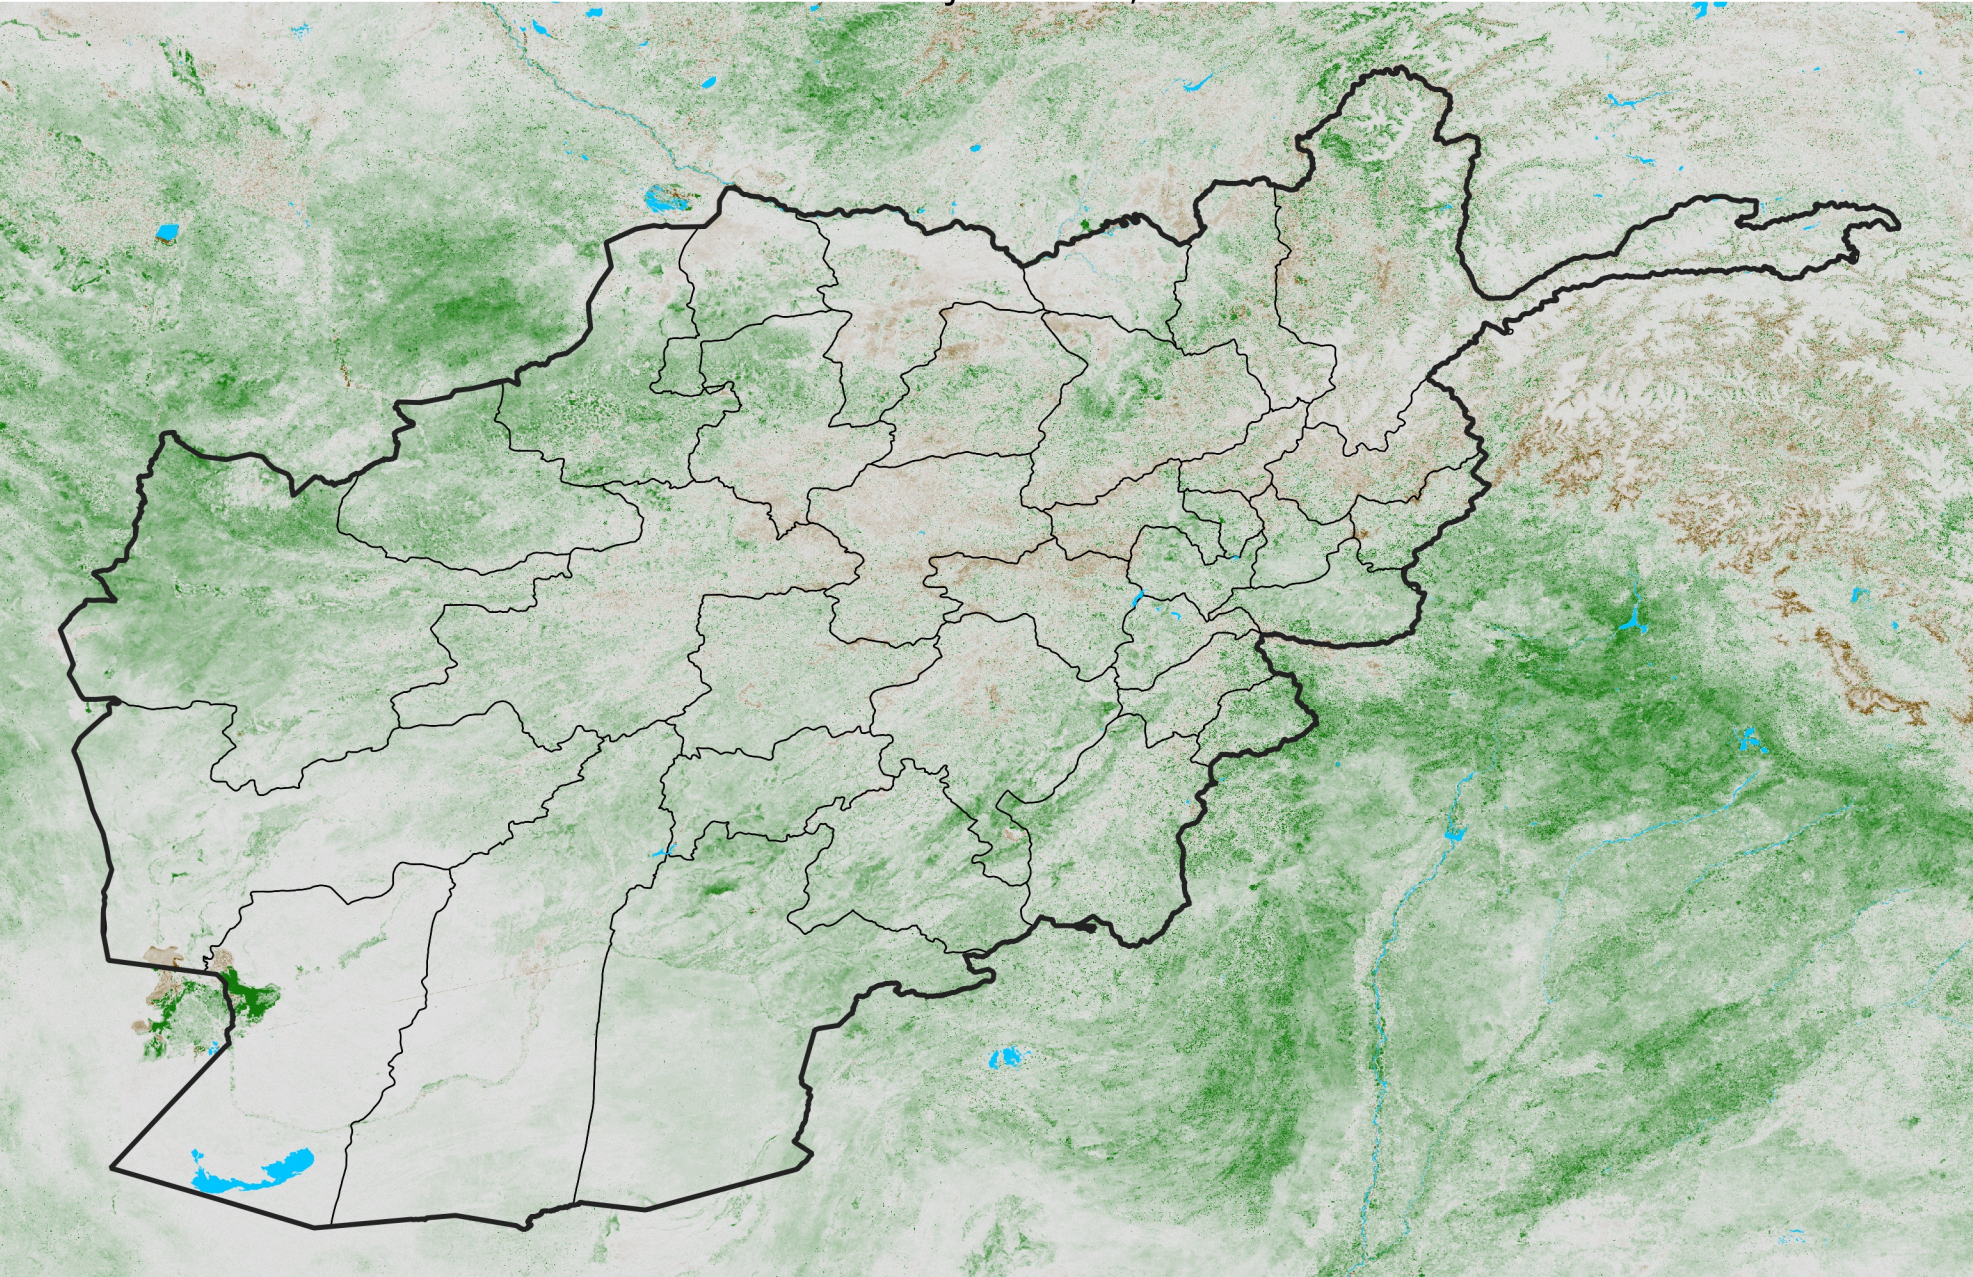

Afghanistan

NDVI Anomaly

2020 minus Mean (2012 - 2021)

Period 32 / Jun 01 - 10, 2020

NDVI Anomaly

< -0.3 -0.2 -0.1 -0.05 0.05 0.1 0.2 >0.3

Negative

No Difference

Positive