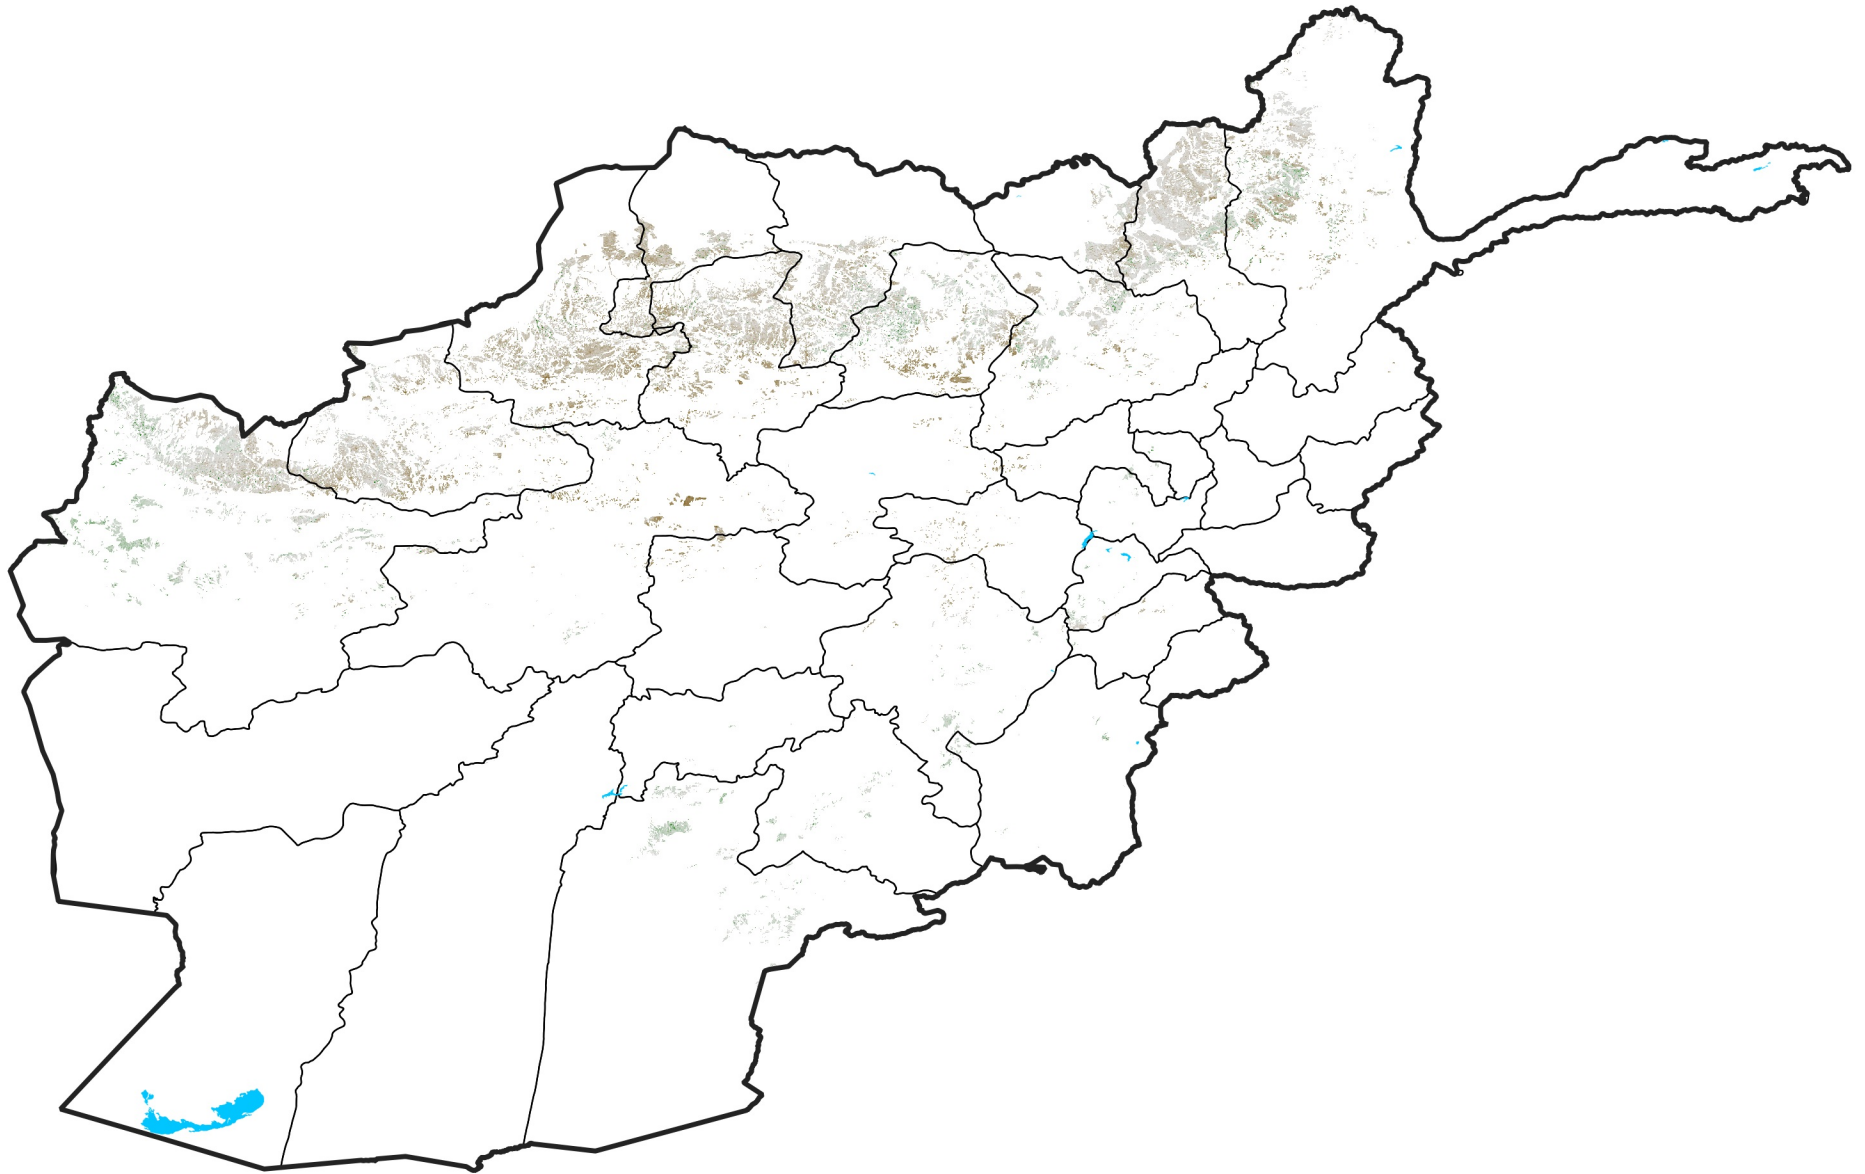

Afghanistan Rainfed Agricultural Areas

NDVI Anomaly

2021 minus Mean (2012 - 2021)

Period 01 / Dec 26, 2020 - Jan 05, 2021

NDVI Anomaly

Negative

No Difference

Positive