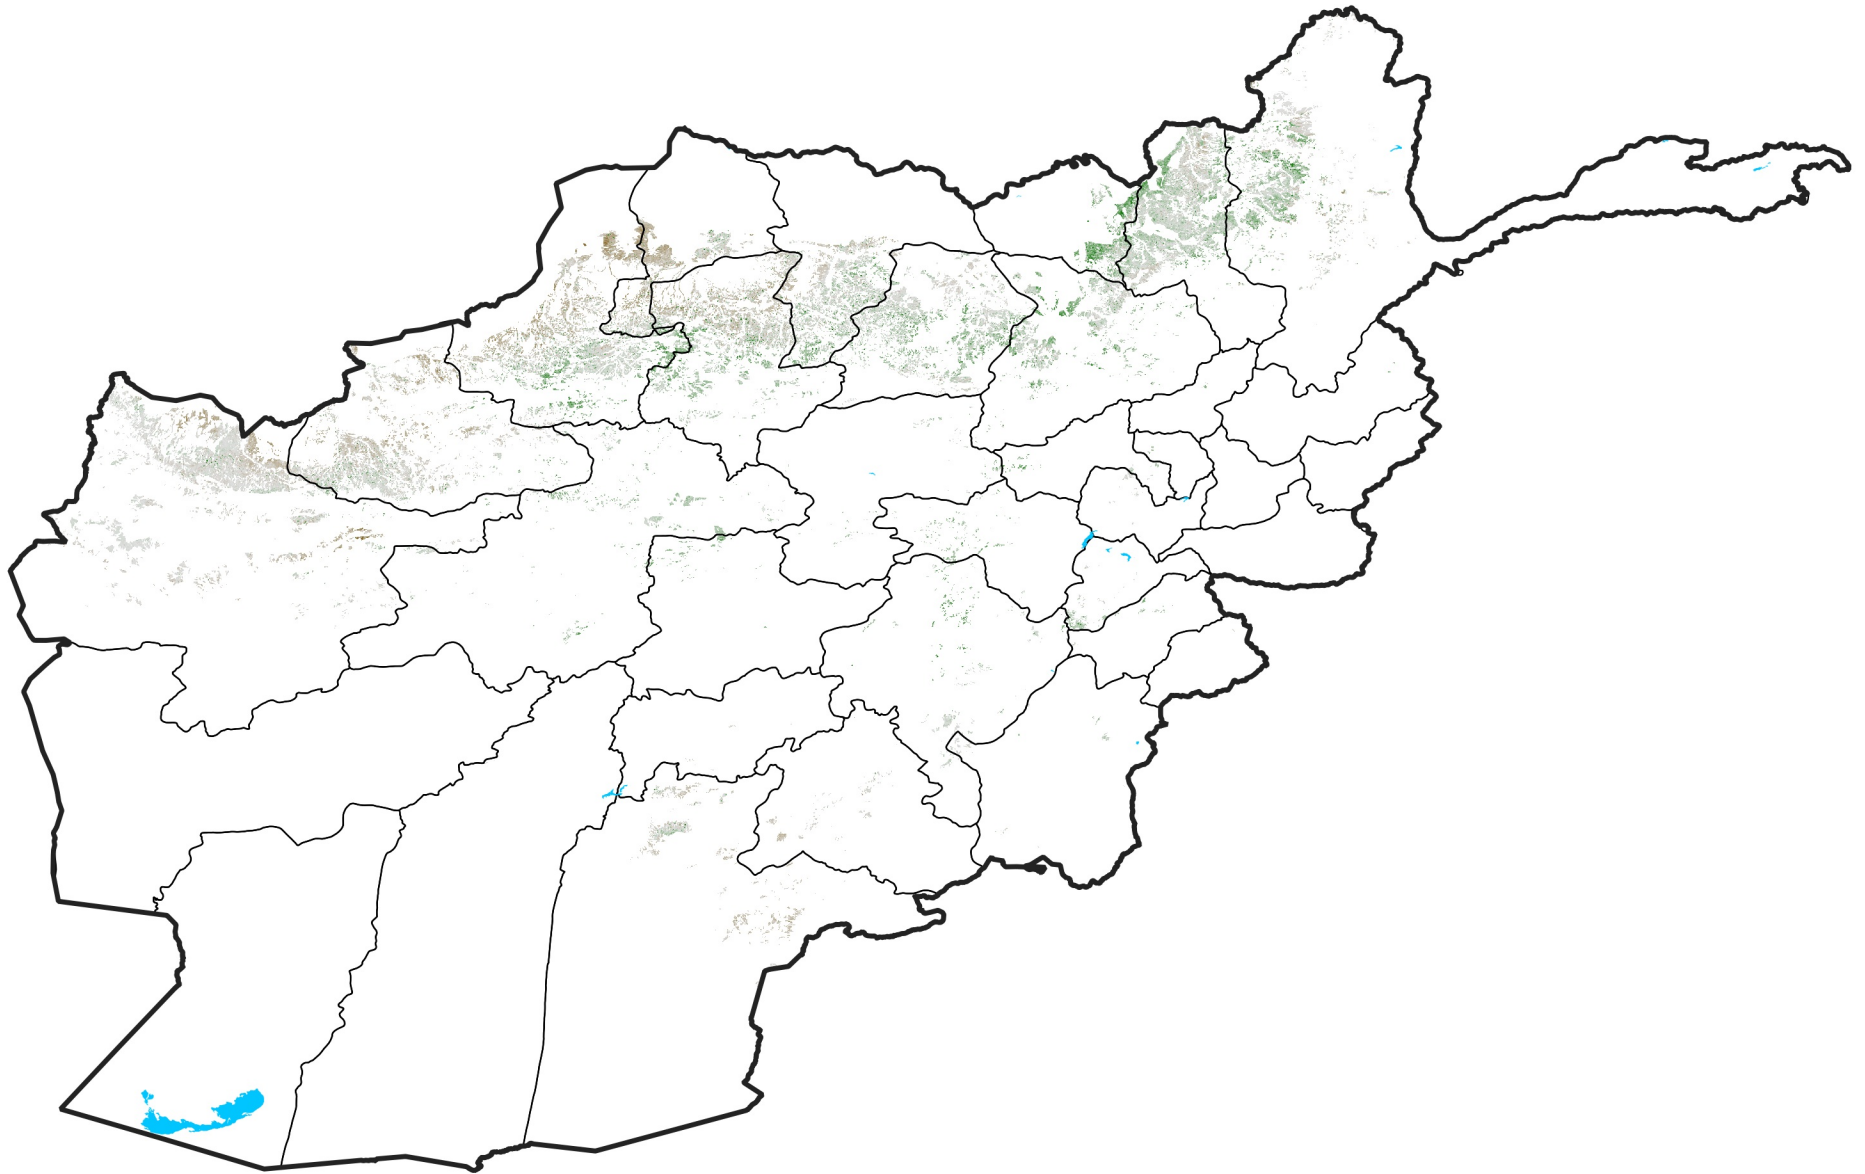

Afghanistan Rainfed Agricultural Areas

NDVI Anomaly

2021 minus Mean (2012 - 2021)

Period 15 / Mar 06 - 15, 2021

NDVI Anomaly

Negative

No Difference

Positive